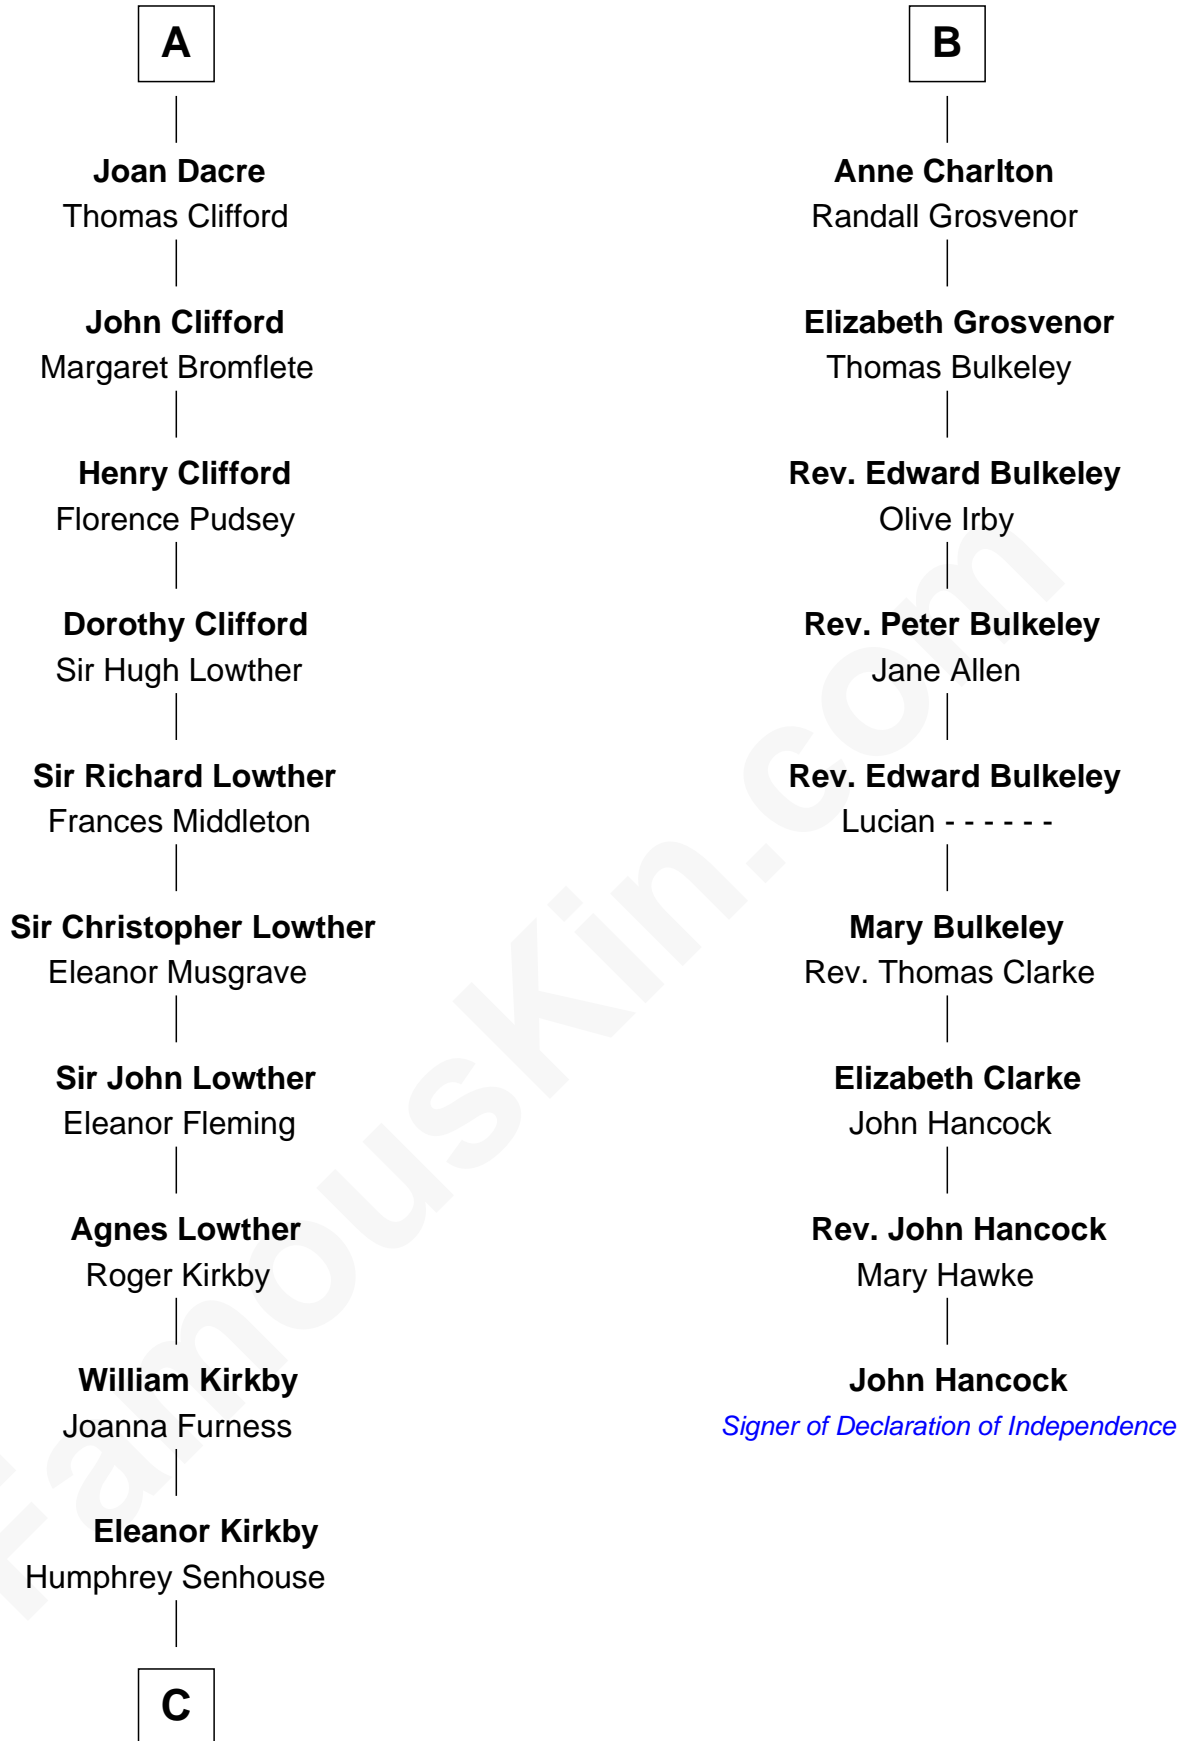

FamousKin.com

Relationship Chart of Fletcher Christian

Leader of the mutiny on the Bounty

15th cousin 4 times removed of

John Hancock

Signer of the Declaration of Independence

C

—
Bridget Senhouse

John Christian

—
Charles Christian

Anne Dixon

—
Fletcher Christian

Leader of the mutiny on the Bounty

FamousKin.com