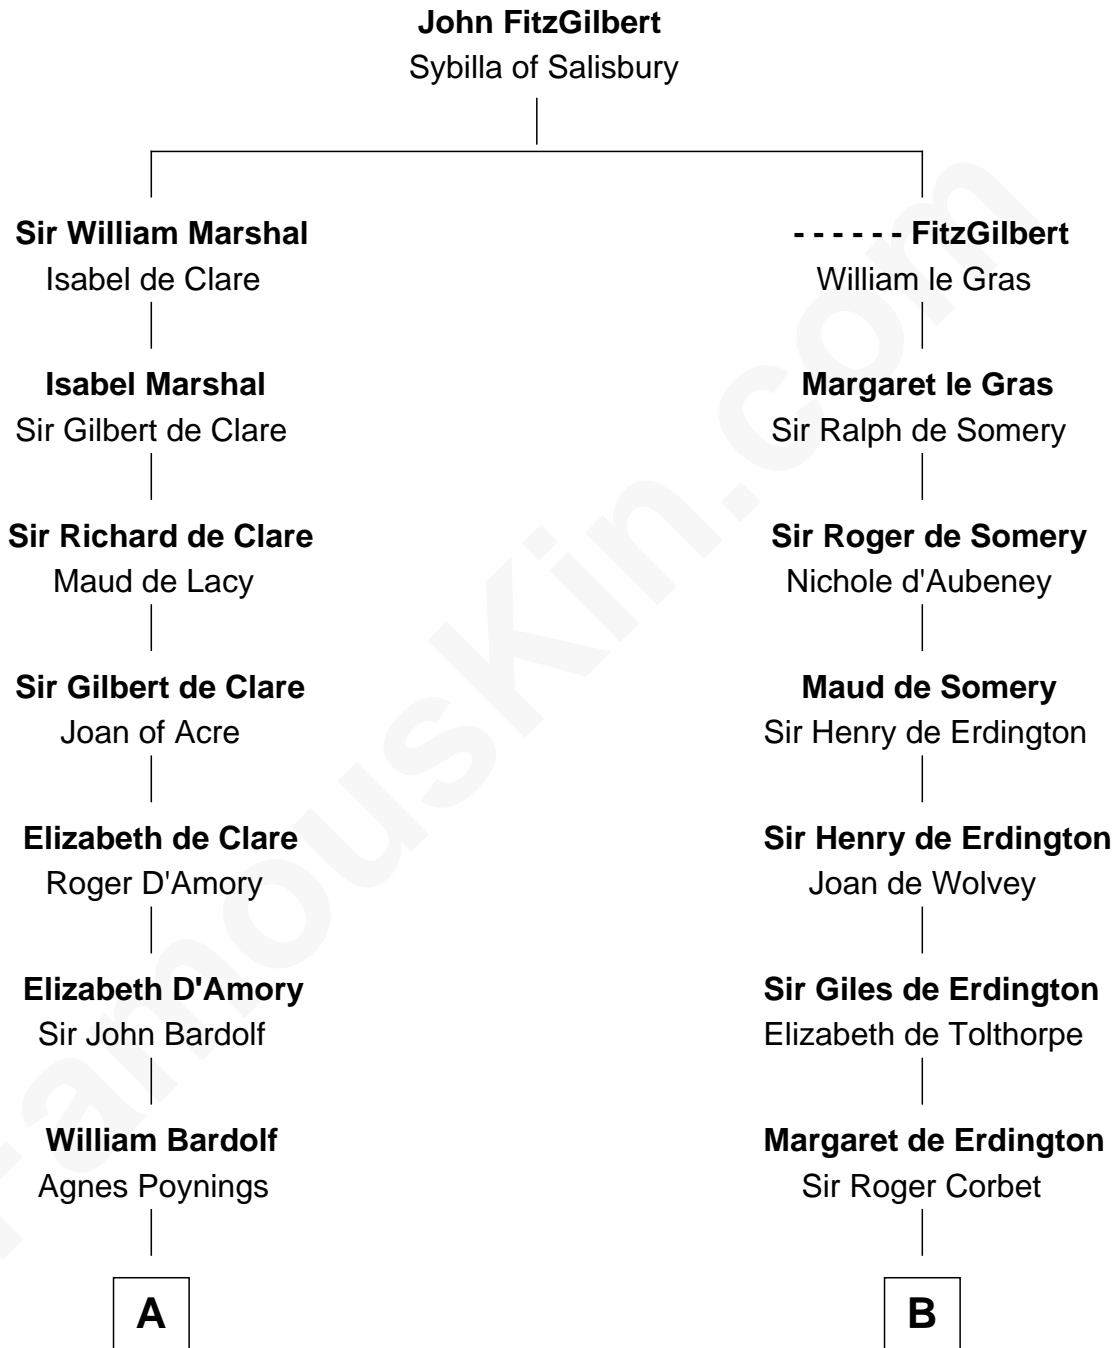

## Relationship Chart of Fletcher Christian

Leader of the mutiny on the Bounty

18th cousin 1 time removed of

**John Hancock**

Signer of the Declaration of Independence

**C**

**Bridget Senhouse**

John Christian

**Charles Christian**

Anne Dixon

**Fletcher Christian**

*Leader of the mutiny on the Bounty*

**D**

**Rev. John Hancock**

Mary Hawke

**John Hancock**