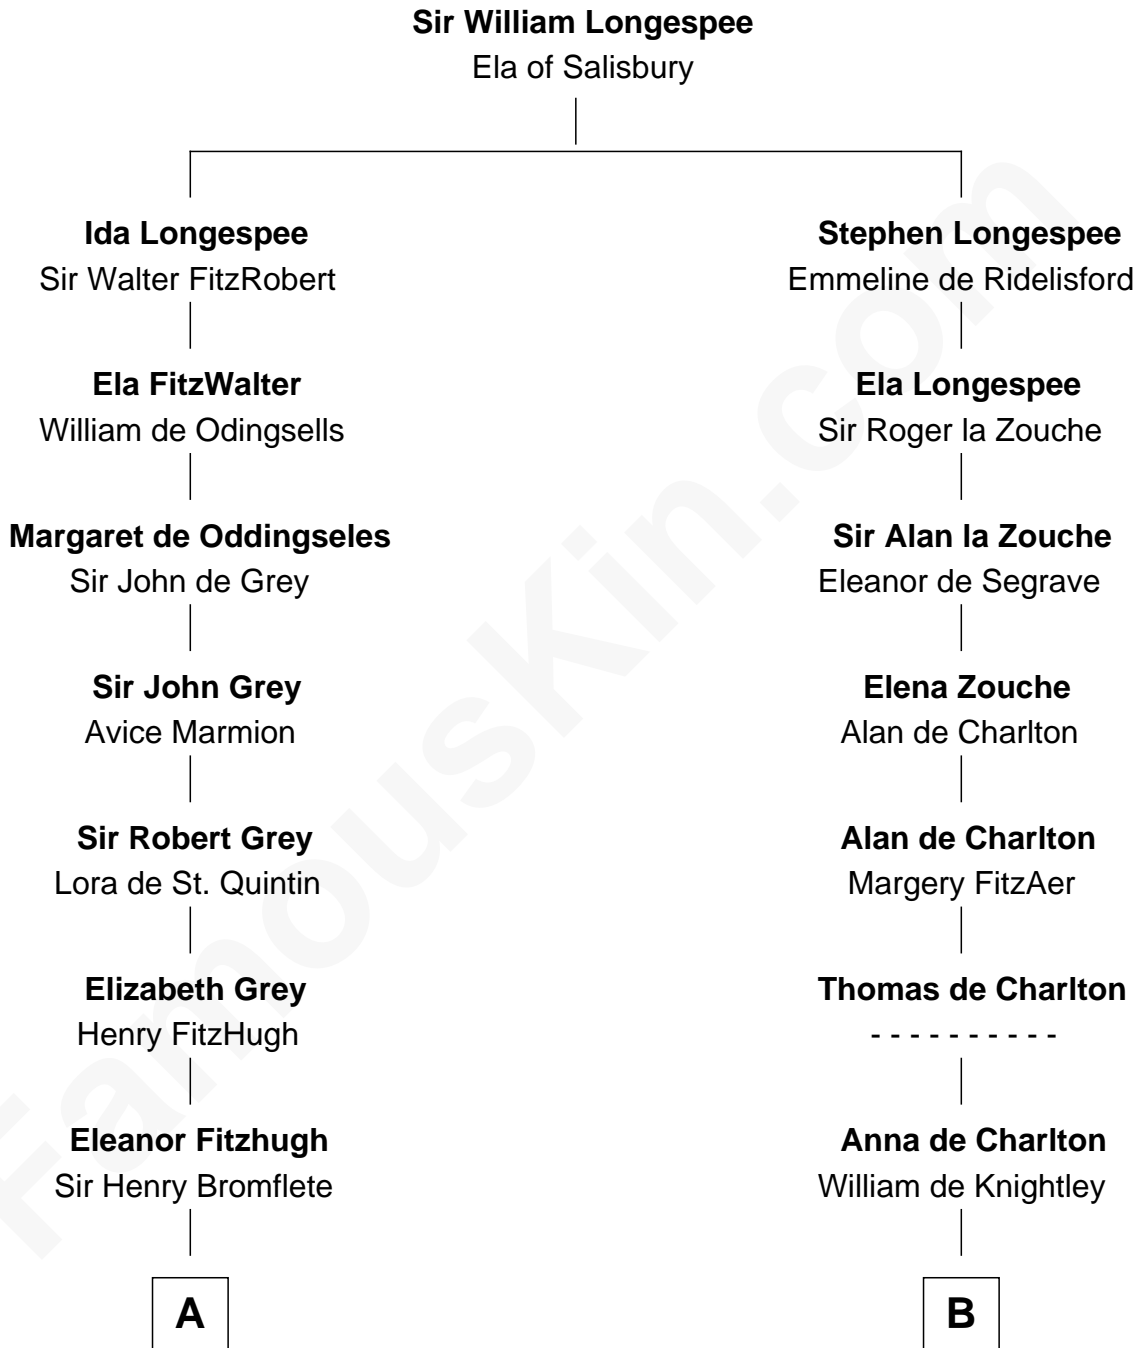

# FamousKin.com

## Relationship Chart of Fletcher Christian

Leader of the mutiny on the Bounty

18th cousin of

**John Hancock**

Signer of the Declaration of Independence

**C**

**Charles Christian**

Anne Dixon

**Fletcher Christian**

*Leader of the mutiny on the Bounty*

**D**

**Rev. John Hancock**

Mary Hawke

**John Hancock**

*Signer of Declaration of Independence*

FamousKin.com