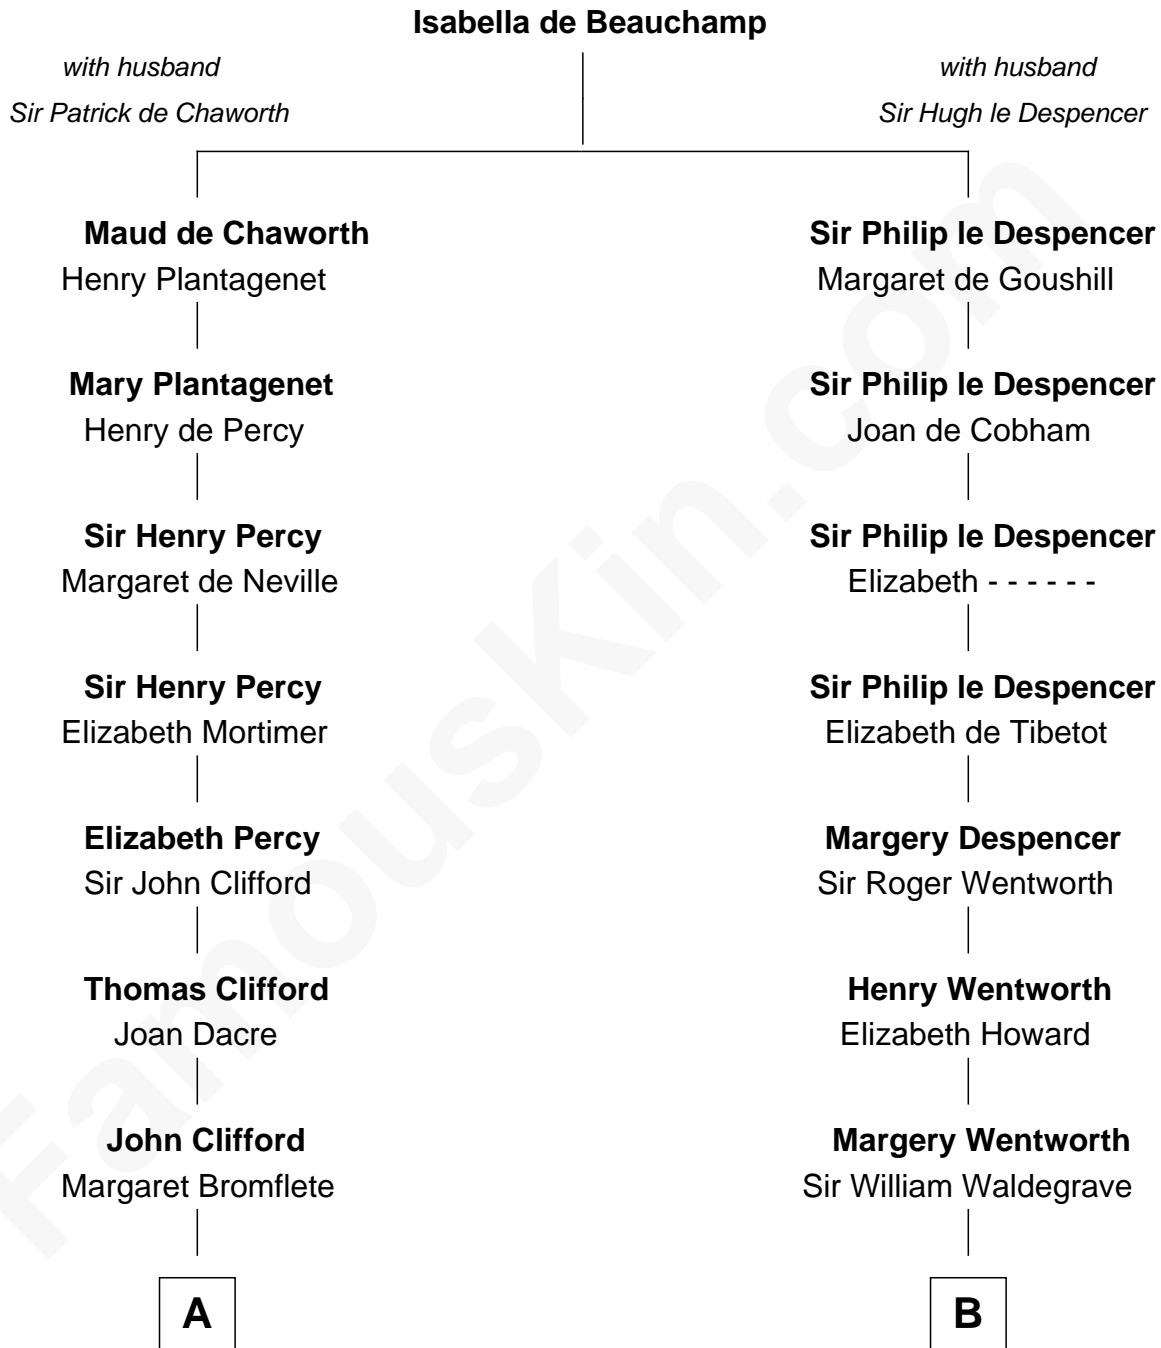

# FamousKin.com

## Relationship Chart of Fletcher Christian

Leader of the mutiny on the Bounty

17th cousin 4 times removed of

**Jake Gyllenhaal**

Movie Actor

C

**Anders Leonard Gyllenhaal**

Selma Amanda Nelson