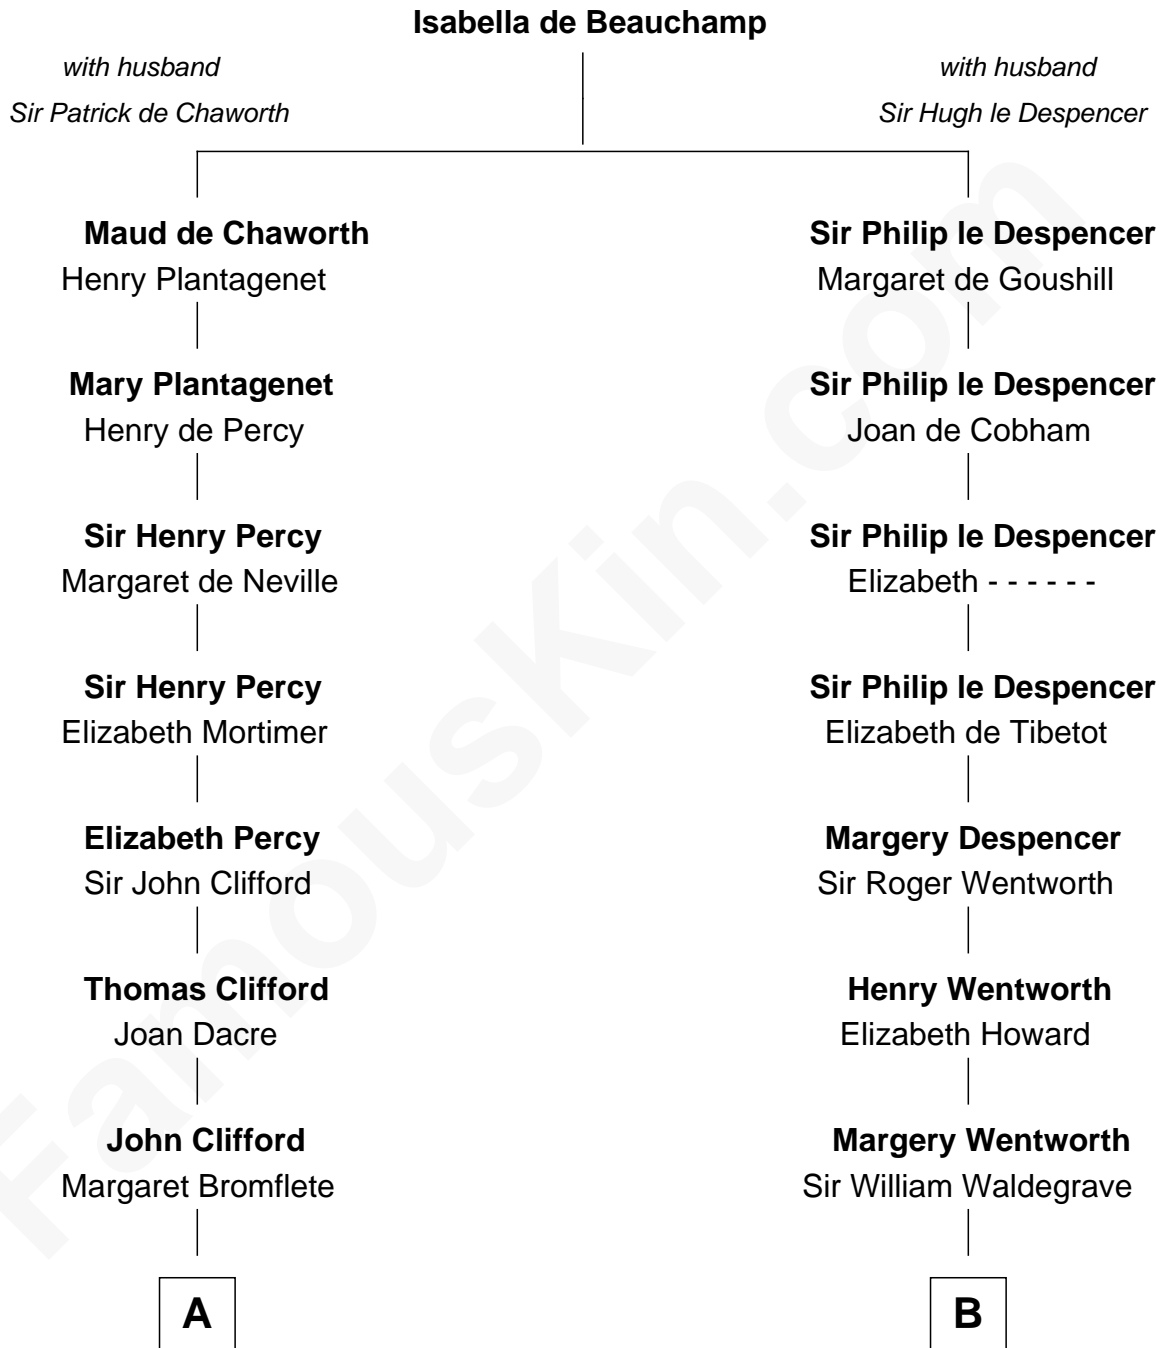

FamousKin.com

Relationship Chart of Fletcher Christian

Leader of the mutiny on the Bounty

17th cousin 4 times removed of

Maggie Gyllenhaal
Movie Actress

C

Anders Leonard Gyllenhaal

Selma Amanda Nelson