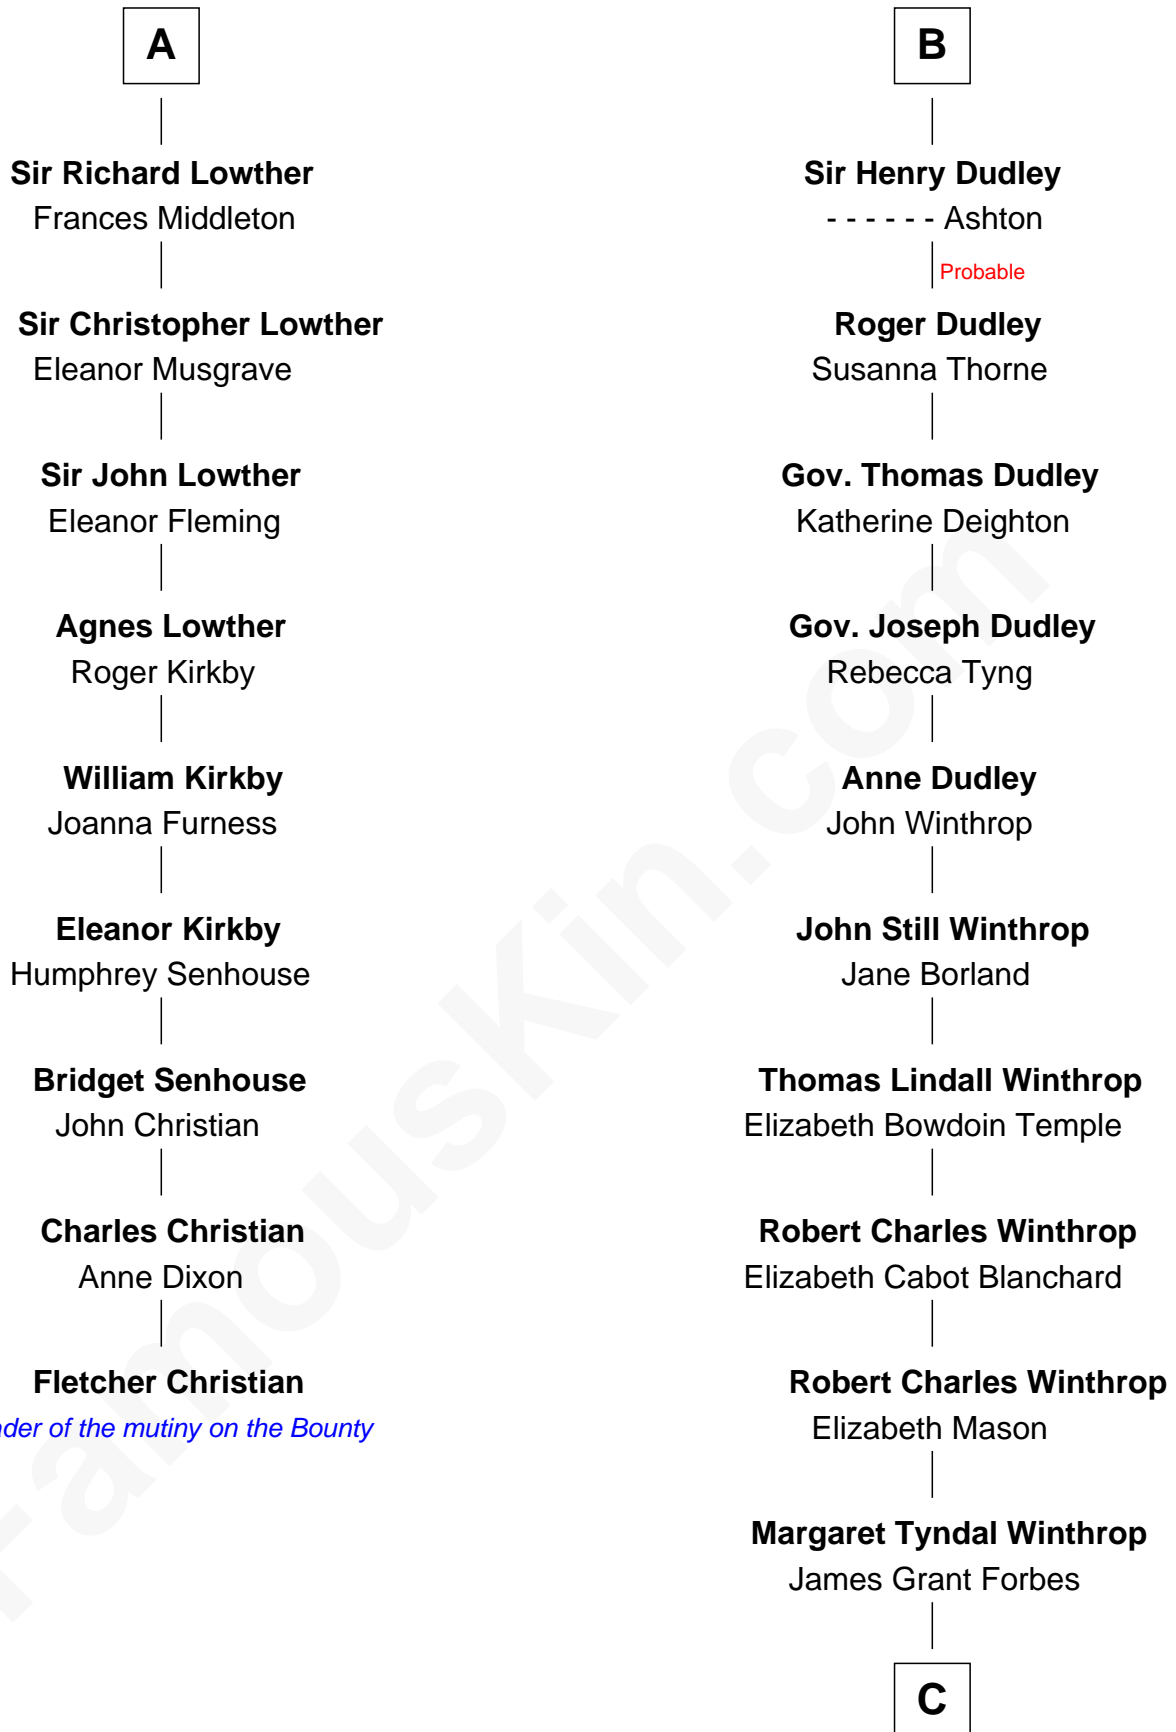

FamousKin.com

Relationship Chart of Fletcher Christian

Leader of the mutiny on the Bounty

15th cousin 3 times removed of

John Kerry

68th U.S. Secretary of State

C

—
Rosemary Isabel Forbes

Richard John Kerry

—
John Kerry

68th U.S. Secretary of State

FamousKin.com