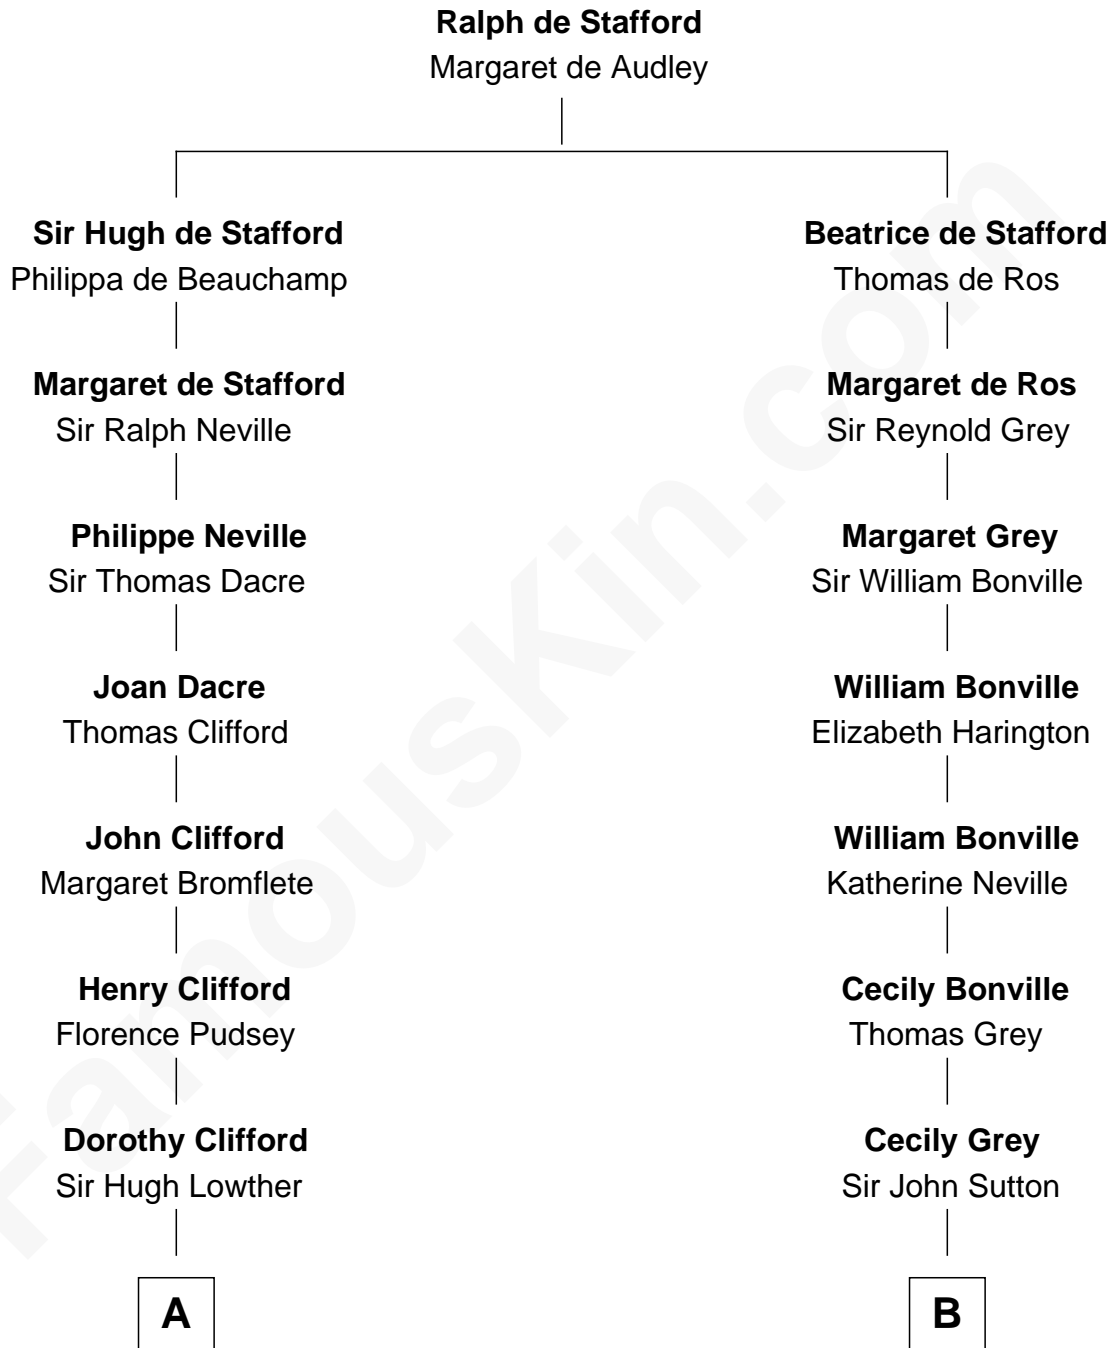

FamousKin.com

Relationship Chart of Fletcher Christian

Leader of the mutiny on the Bounty

15th cousin 3 times removed of

John Kerry

68th U.S. Secretary of State

C

—
Rosemary Isabel Forbes

Richard John Kerry

—
John Kerry

68th U.S. Secretary of State

FamousKin.com