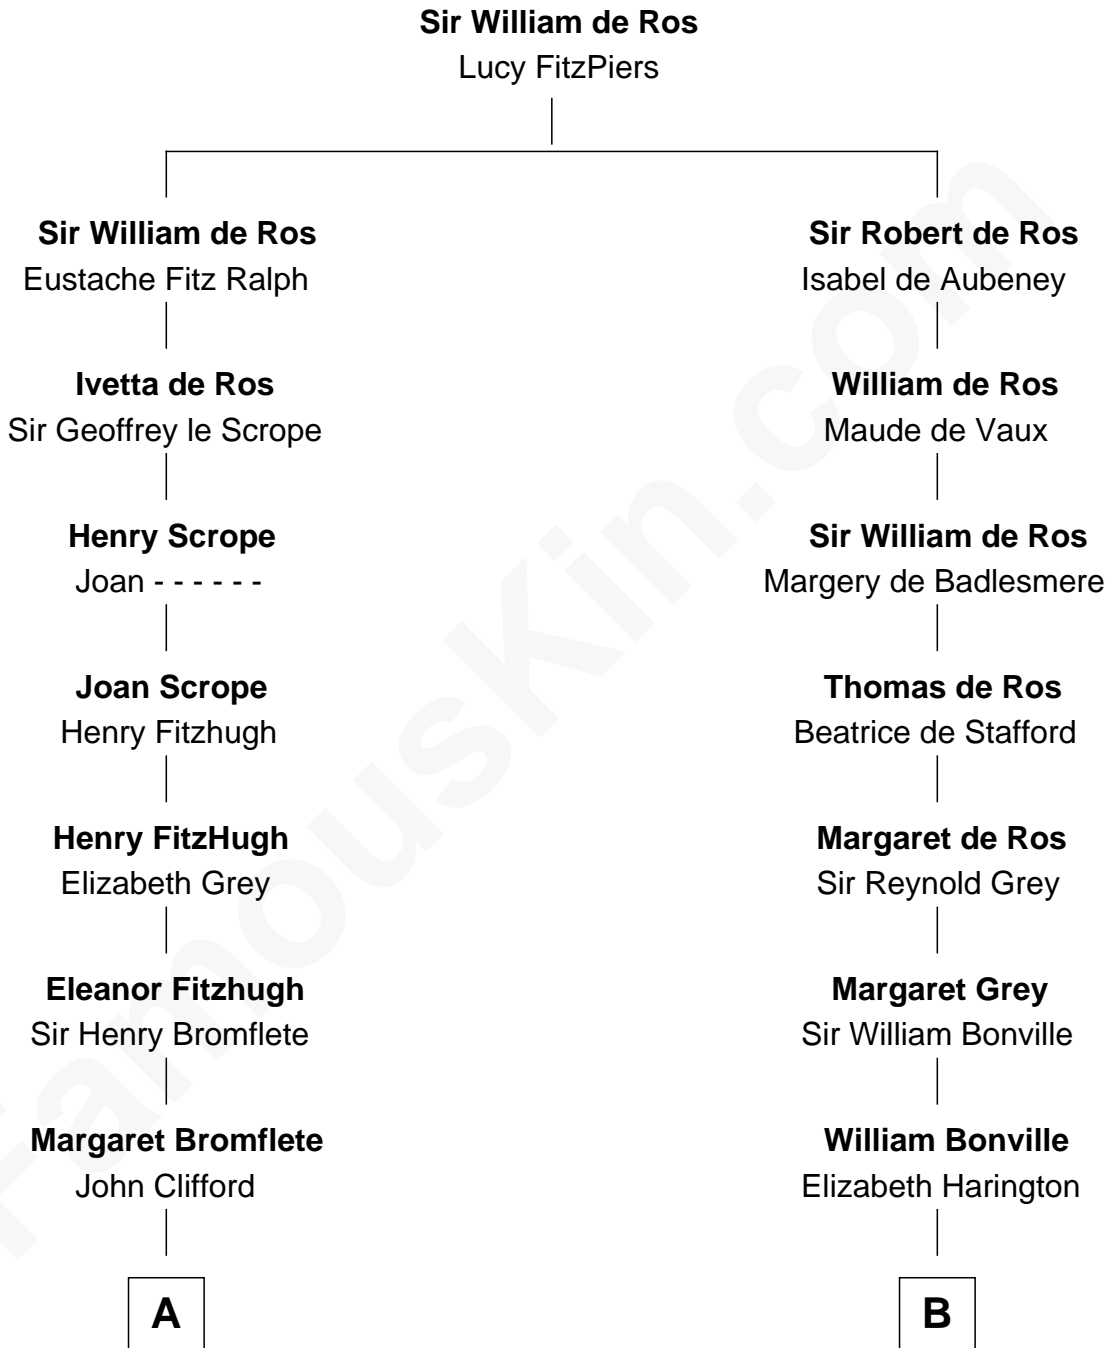

FamousKin.com

Relationship Chart of Fletcher Christian

Leader of the mutiny on the Bounty

17th cousin 4 times removed of

John Kerry

68th U.S. Secretary of State

C

Robert Charles Winthrop
Elizabeth Cabot Blanchard

Robert Charles Winthrop
Elizabeth Mason

Margaret Tyndal Winthrop
James Grant Forbes

Rosemary Isabel Forbes
Richard John Kerry

John Kerry
68th U.S. Secretary of State

FamousKin.com