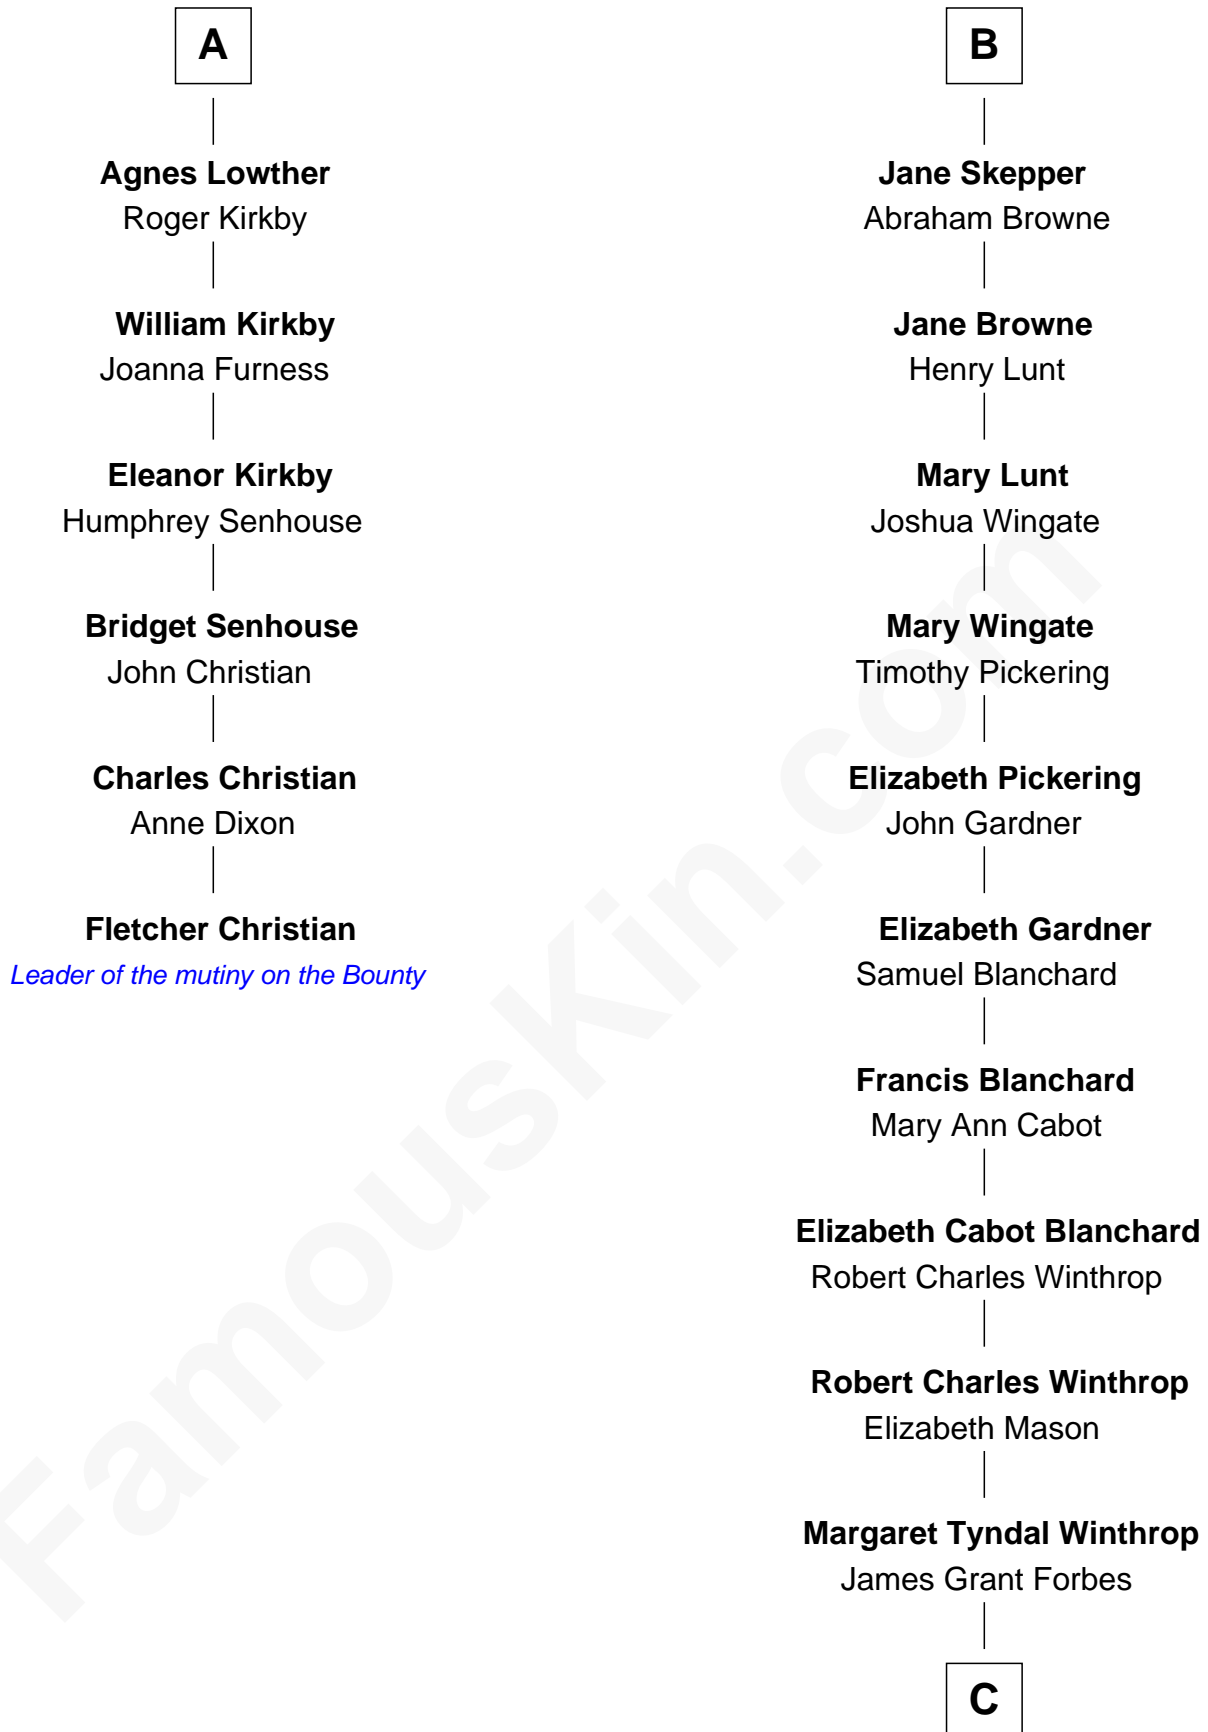

FamousKin.com

Relationship Chart of Fletcher Christian

Leader of the mutiny on the Bounty

12th cousin 6 times removed of

John Kerry

68th U.S. Secretary of State

C

—
Rosemary Isabel Forbes