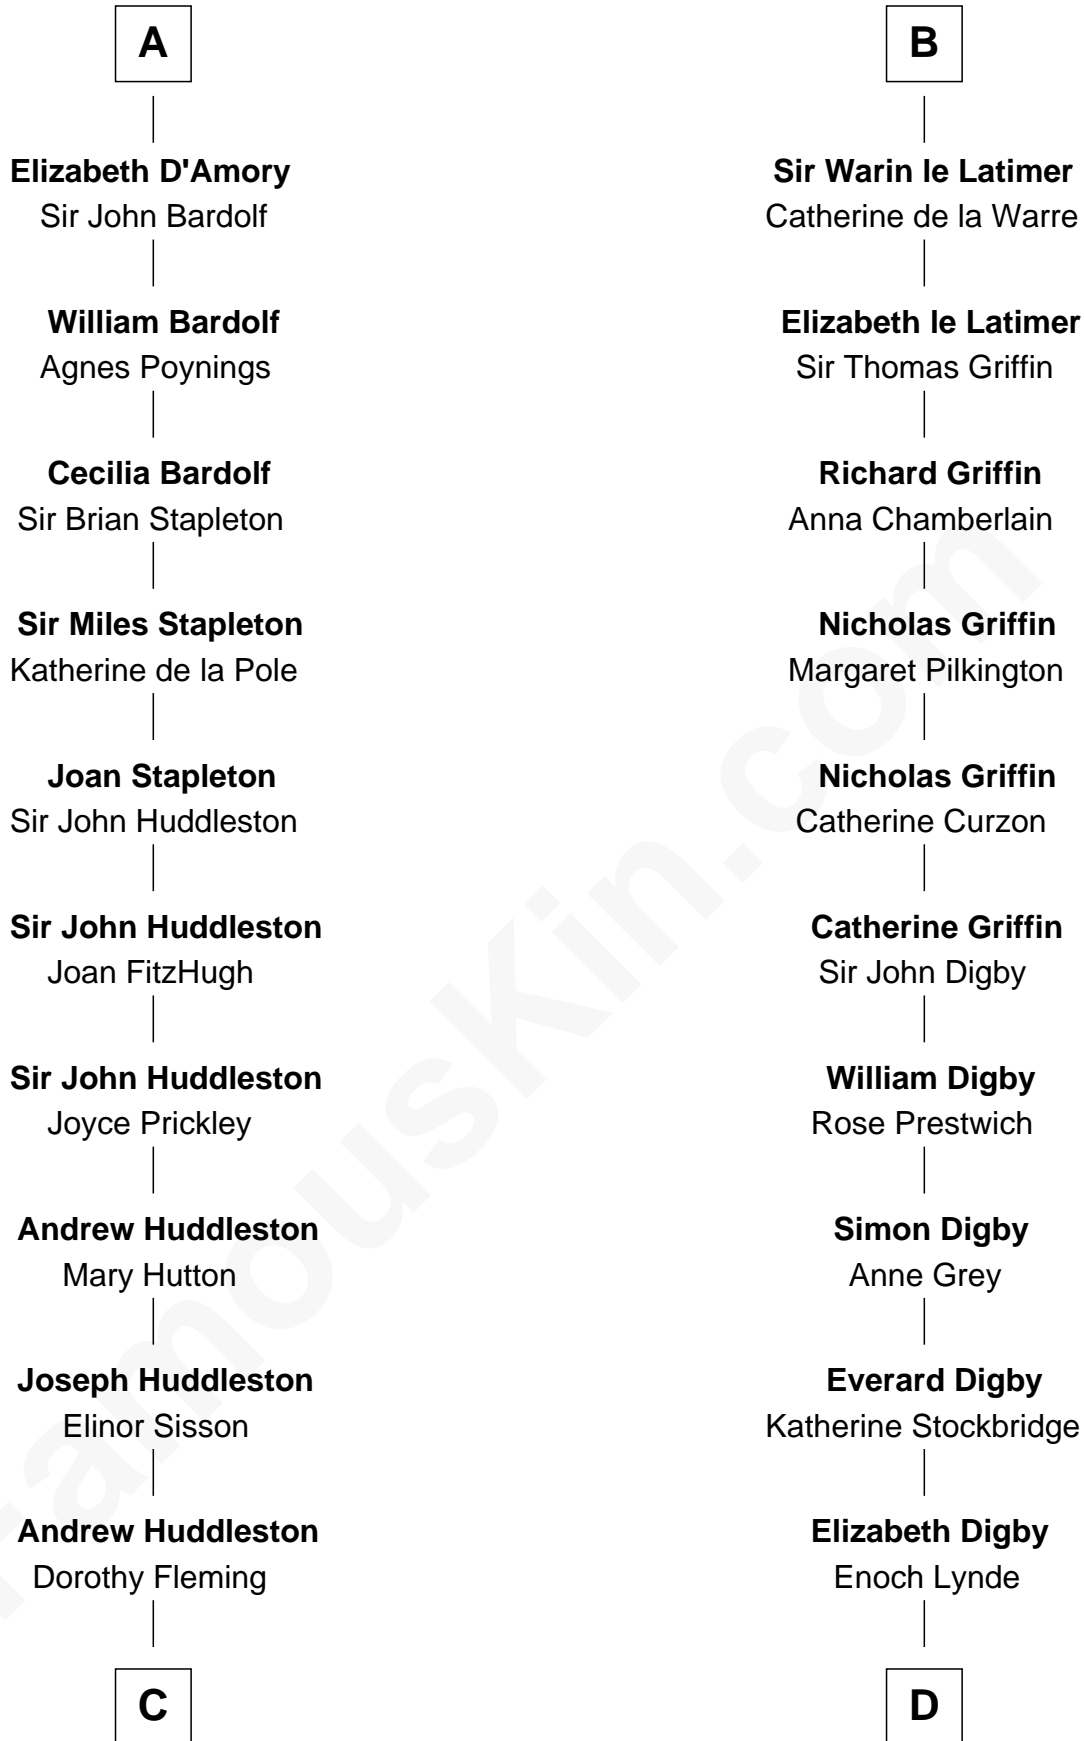

FamousKin.com

Relationship Chart of Fletcher Christian

Leader of the mutiny on the Bounty

20th cousin 1 time removed of

James Bowdoin

2nd Governor of Massachusetts

C

Mary Huddleston