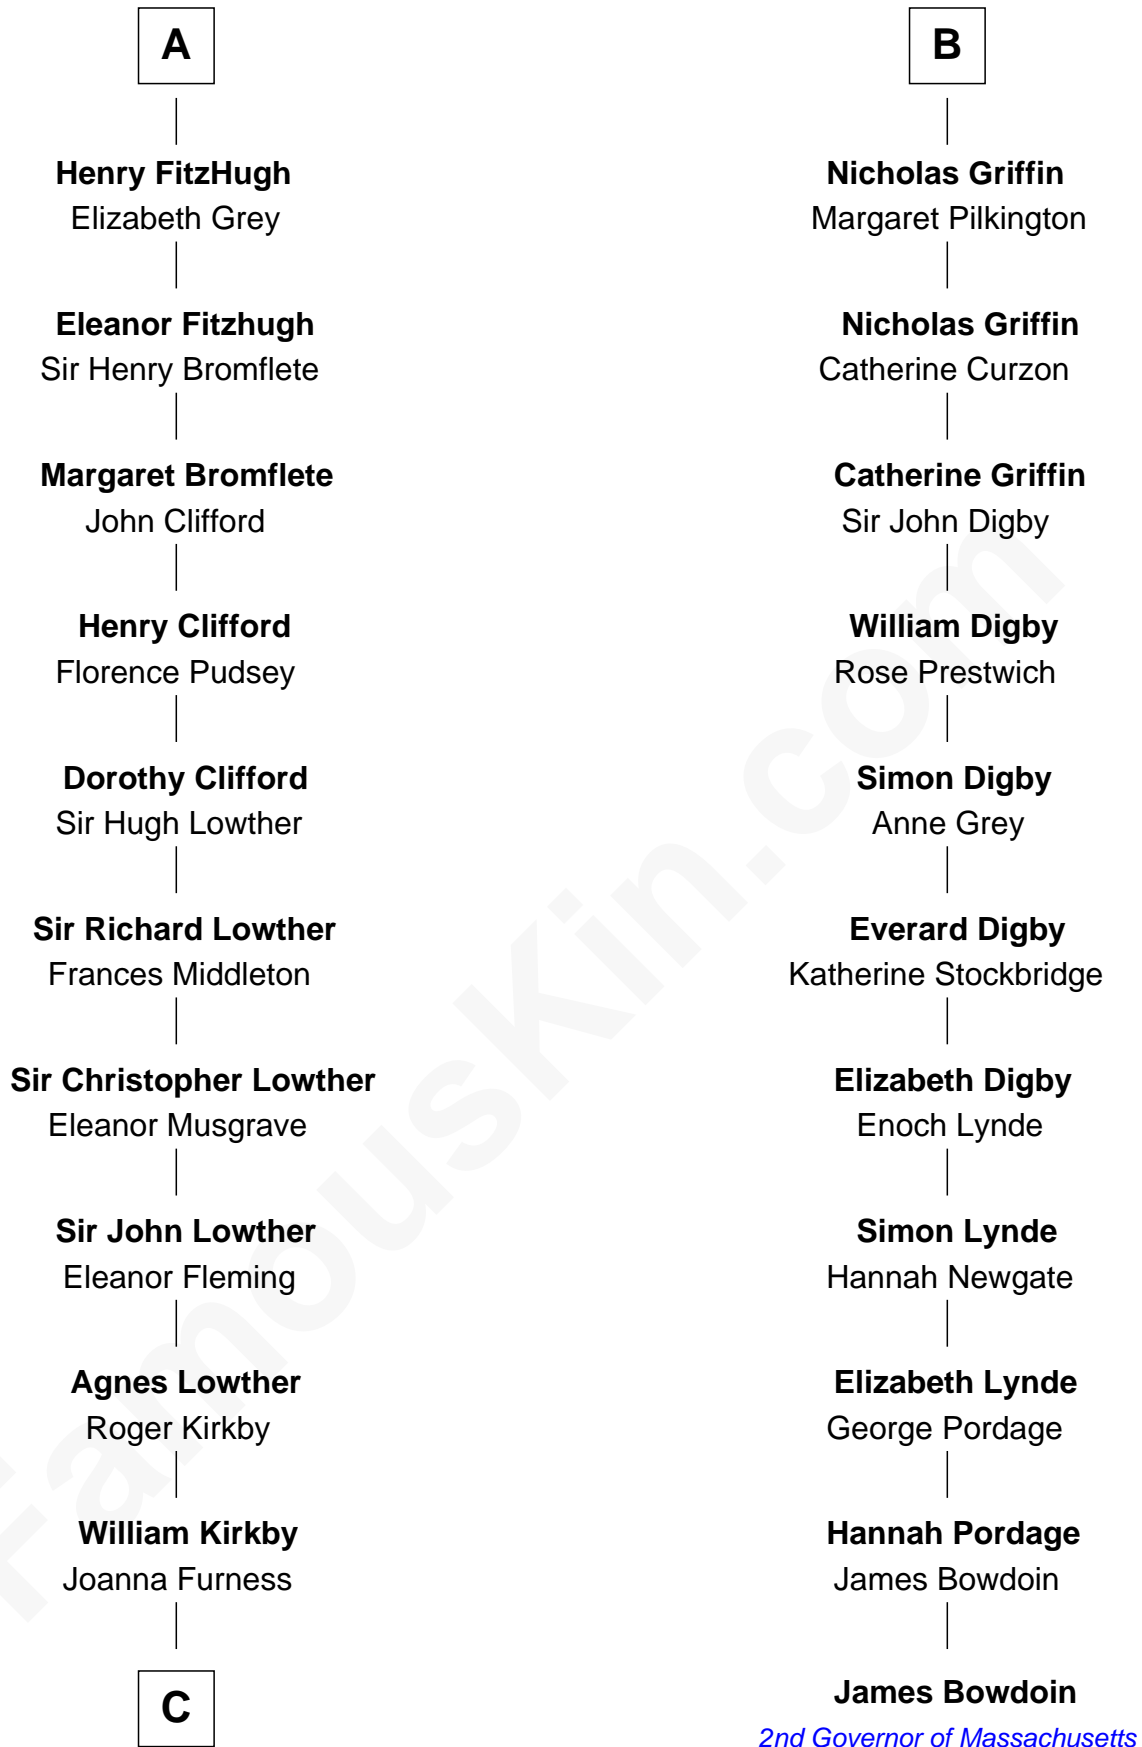

## Relationship Chart of Fletcher Christian

*Leader of the mutiny on the Bounty*

**17th cousin 3 times removed of**

**James Bowdoin**

*2nd Governor of Massachusetts*

**C**

—  
**Eleanor Kirkby**  
Humphrey Senhouse

—  
**Bridget Senhouse**  
John Christian

—  
**Charles Christian**  
Anne Dixon

—  
**Fletcher Christian**  
*Leader of the mutiny on the Bounty*

FamousKin.com