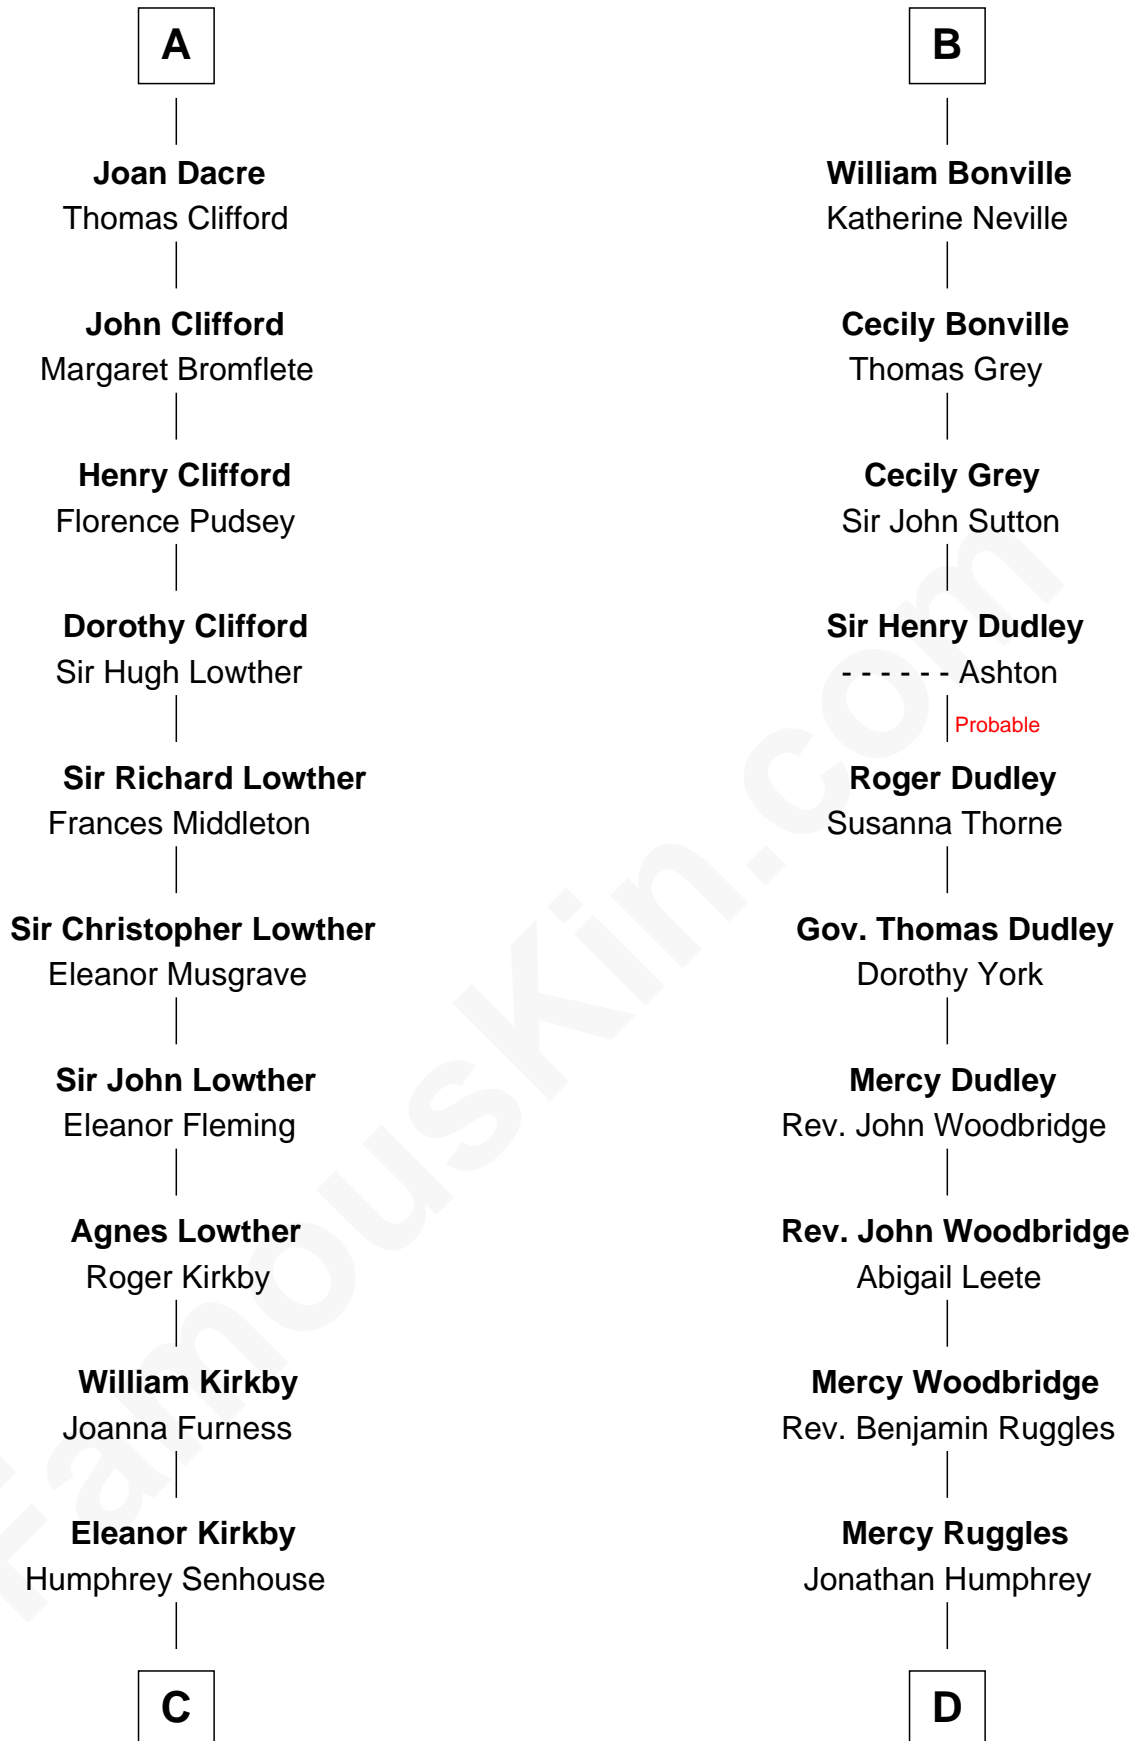

## Relationship Chart of Fletcher Christian

Leader of the mutiny on the Bounty

19th cousin 1 time removed of

**John Brown**

American Abolitionist

**Sir Humphrey de Bohun**

Maud of Eu

**C**

**Bridget Senhouse**

John Christian

**Charles Christian**

Anne Dixon

**Fletcher Christian**

*Leader of the mutiny on the Bounty*

**D**

**Oliver Humphrey**