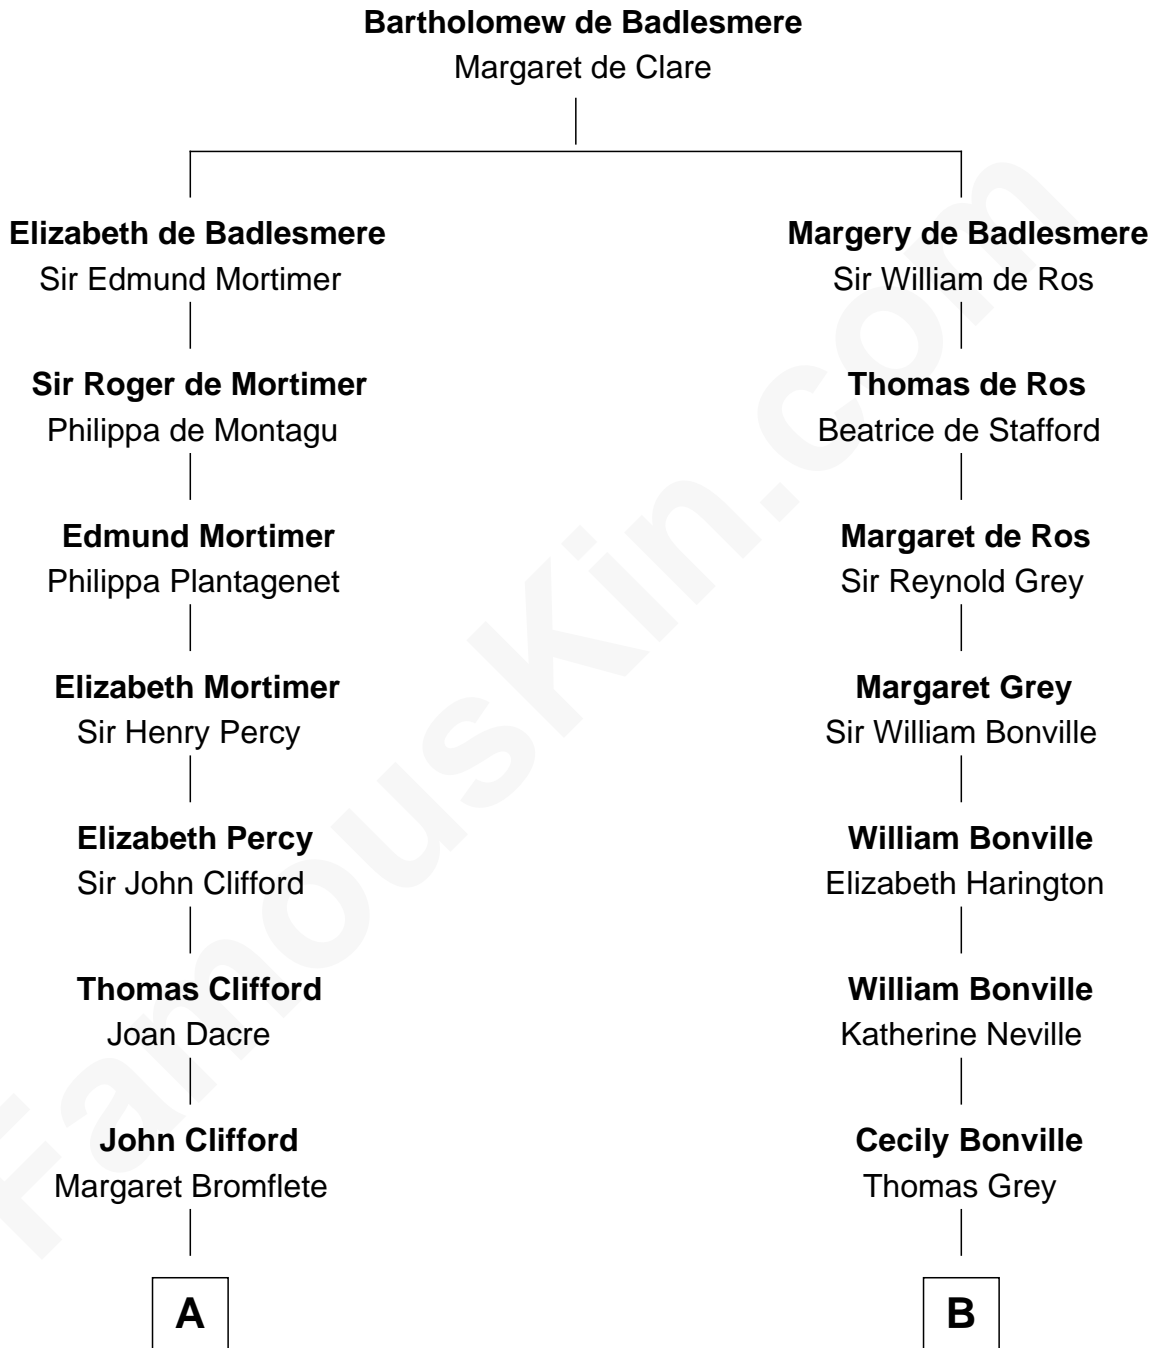

# FamousKin.com

## Relationship Chart of Fletcher Christian

Leader of the mutiny on the Bounty

17th cousin 1 time removed of

**John Brown**

American Abolitionist

**C**

**Ruth Mills**  
Owen Brown

**John Brown**  
*American Abolitionist*