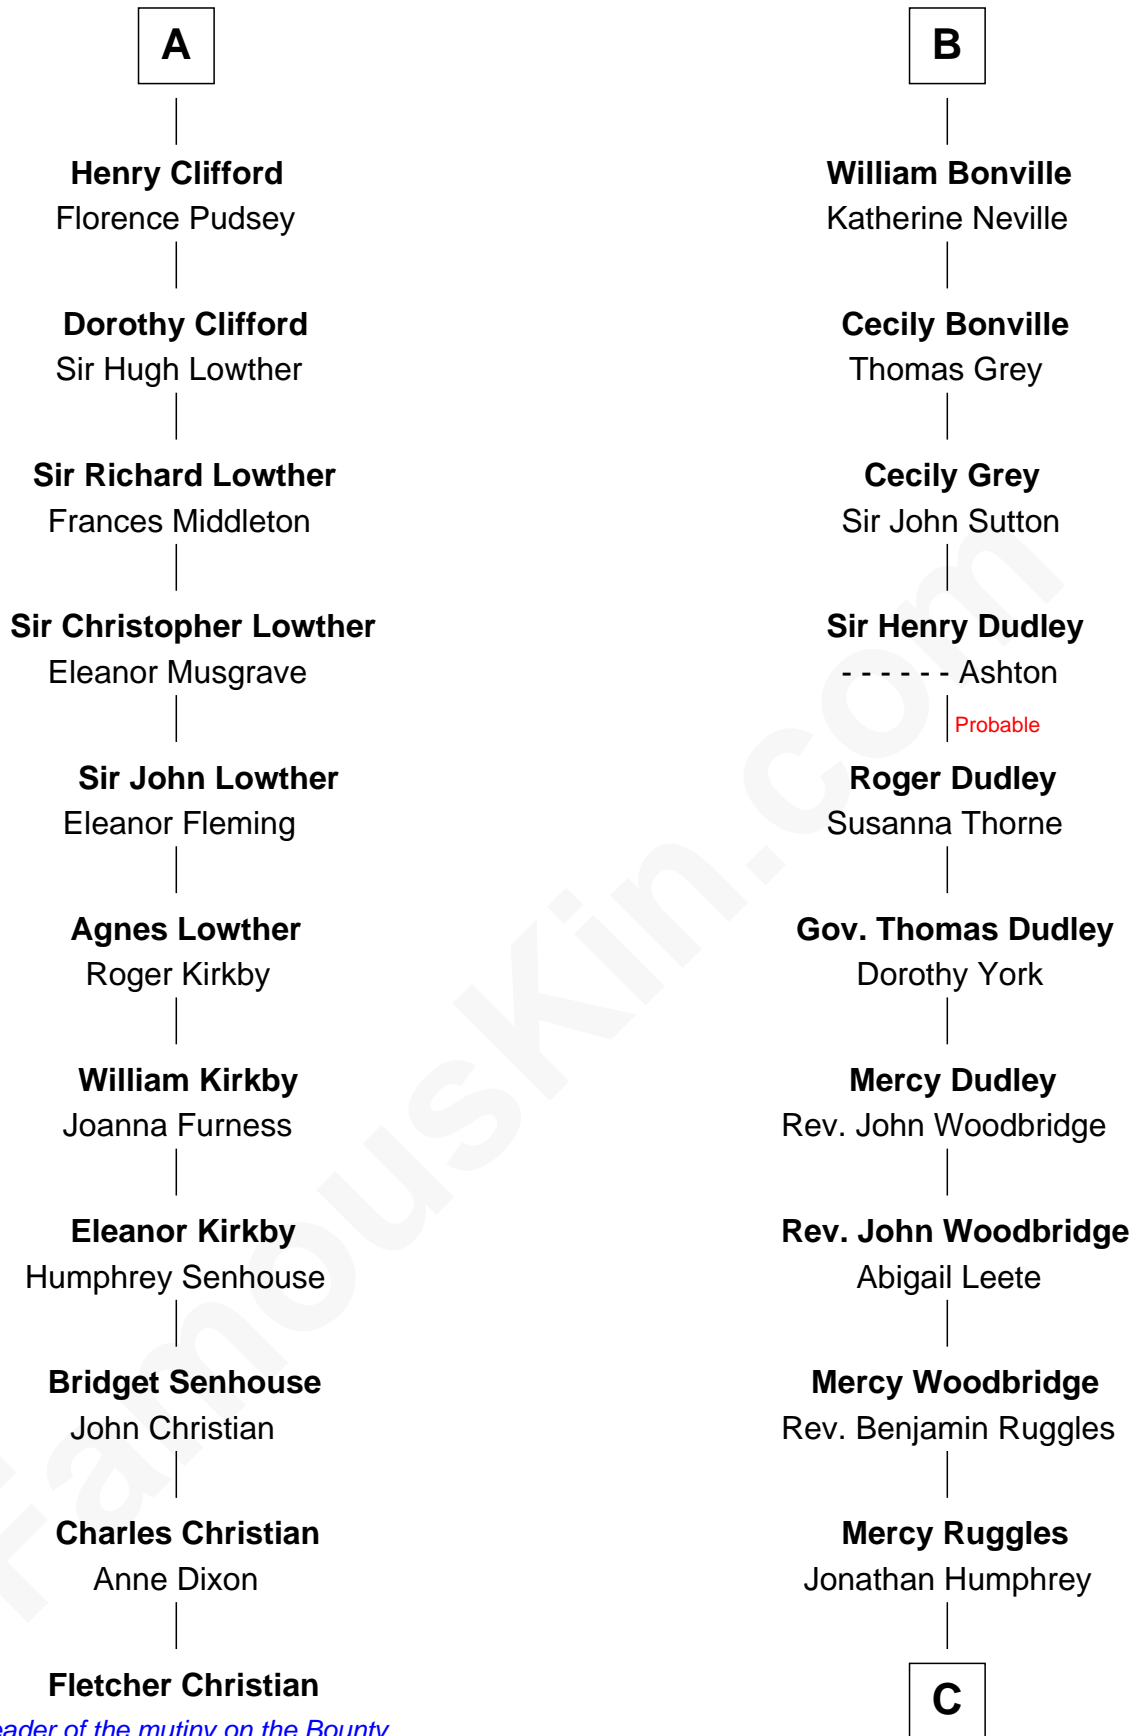

FamousKin.com

Relationship Chart of Fletcher Christian

Leader of the mutiny on the Bounty

17th cousin 3 times removed of

John Brown

American Abolitionist

Sir William de Ros

Lucy FitzPiers

Henry FitzHugh

Elizabeth Grey

Eleanor Fitzhugh

Sir Henry Bromflete

Margaret Bromflete

John Clifford

A

Sir Robert de Ros

Sir Reynold Grey

Margaret Grey

Sir William Bonville

William Bonville

Elizabeth Harington

B

C

Oliver Humphrey

Sarah Garrett

Ruth Humphrey

Gideon Mills

Ruth Mills

Owen Brown

John Brown

American Abolitionist

FamousKin.com