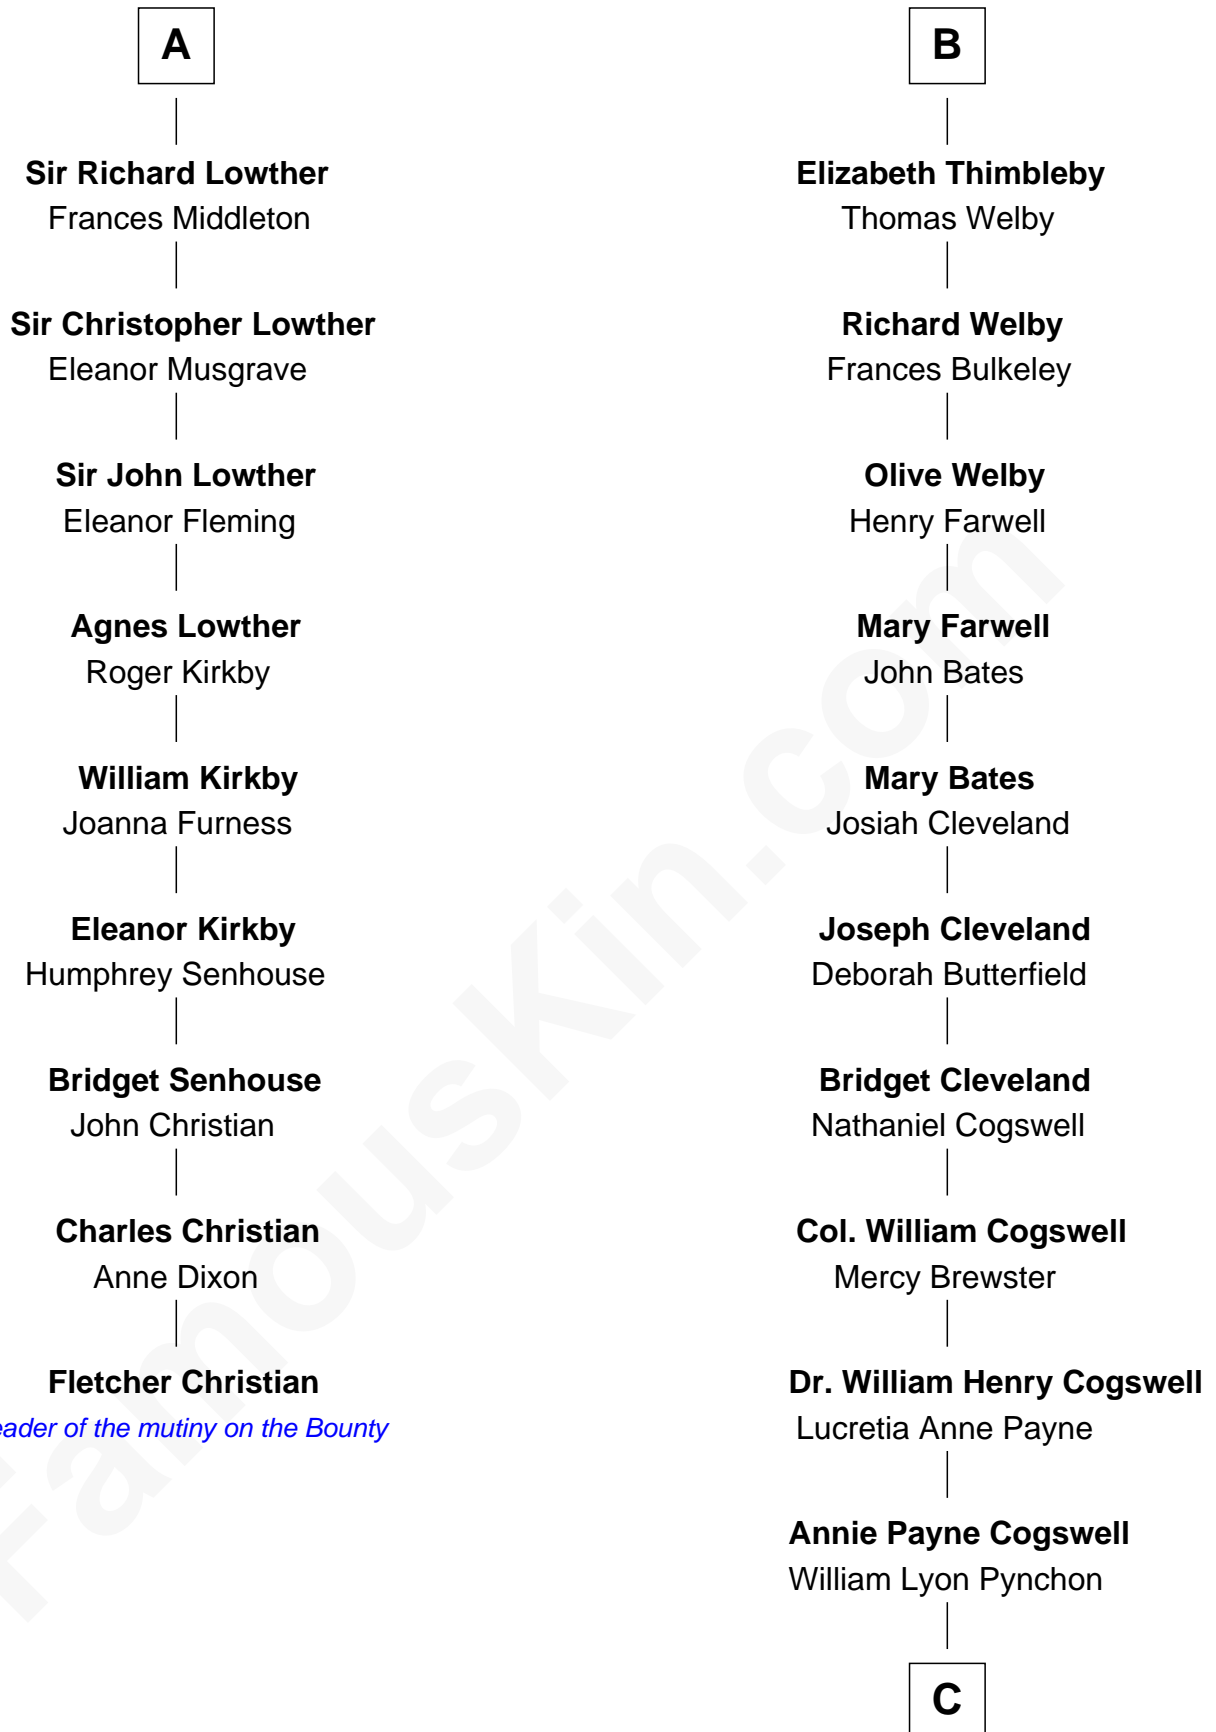

FamousKin.com

Relationship Chart of Fletcher Christian

Leader of the mutiny on the Bounty

15th cousin 4 times removed of

Thomas Pynchon
American Novelist

C

William Henry Chichele Pynchon

Carrie Susan Moyses