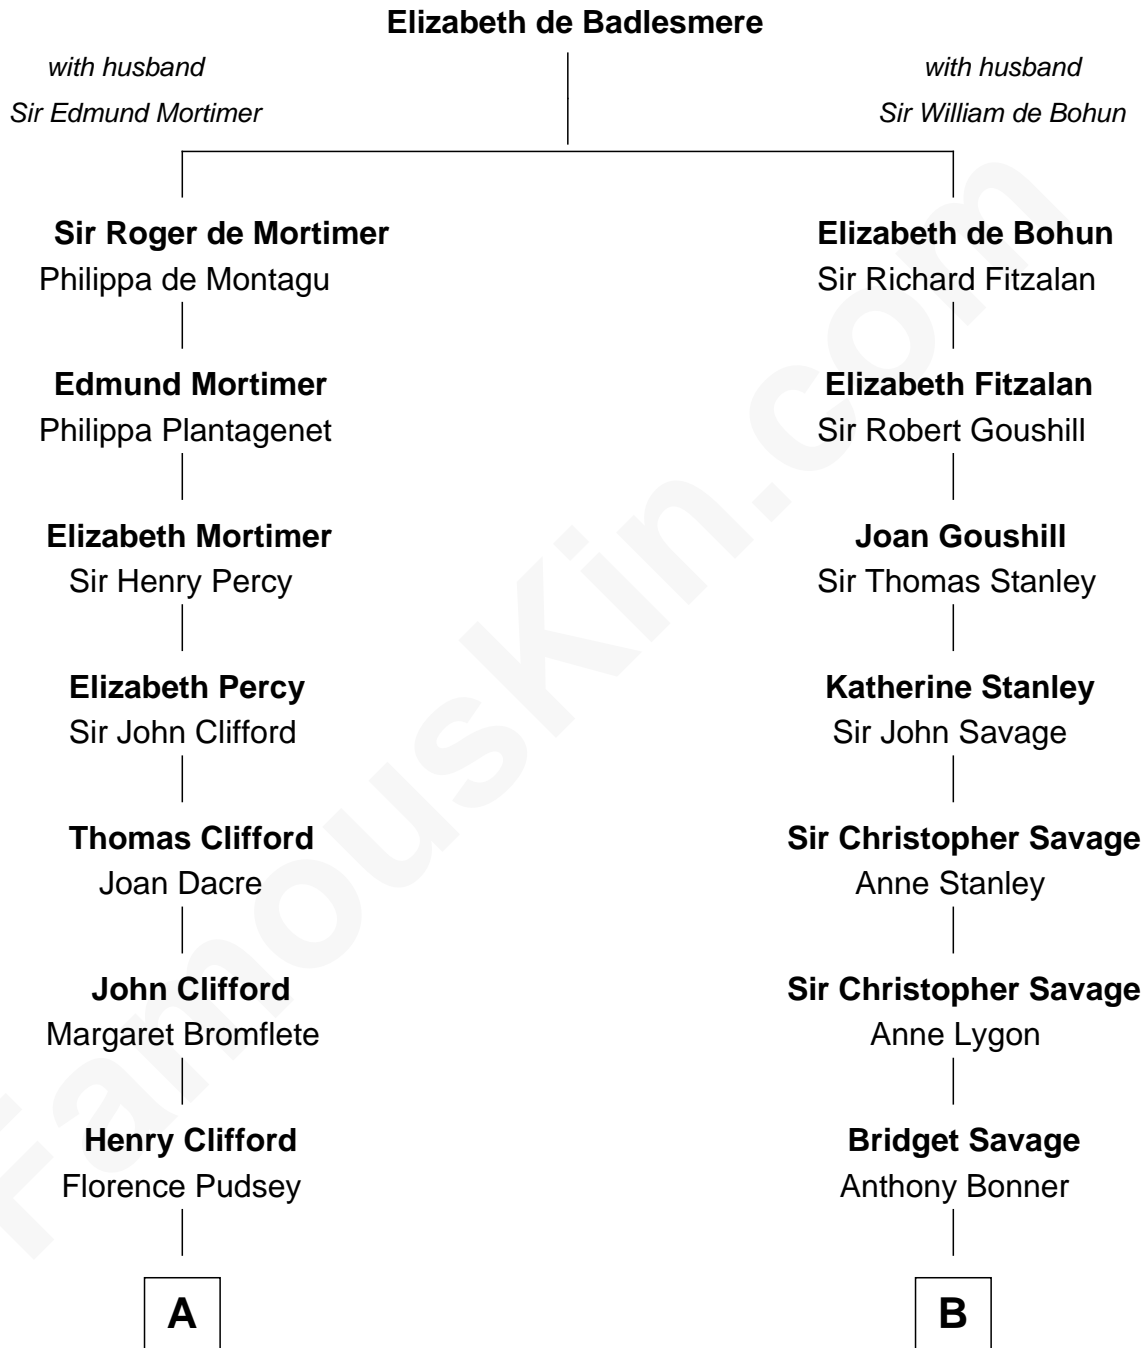

# FamousKin.com

## Relationship Chart of Fletcher Christian

Leader of the mutiny on the Bounty

16th cousin 2 times removed of

**Thomas Pynchon**  
American Novelist

C

Thomas Ruggles Pynchon  
Catherine Frances Bennett

Thomas Pynchon  
*Novelist*