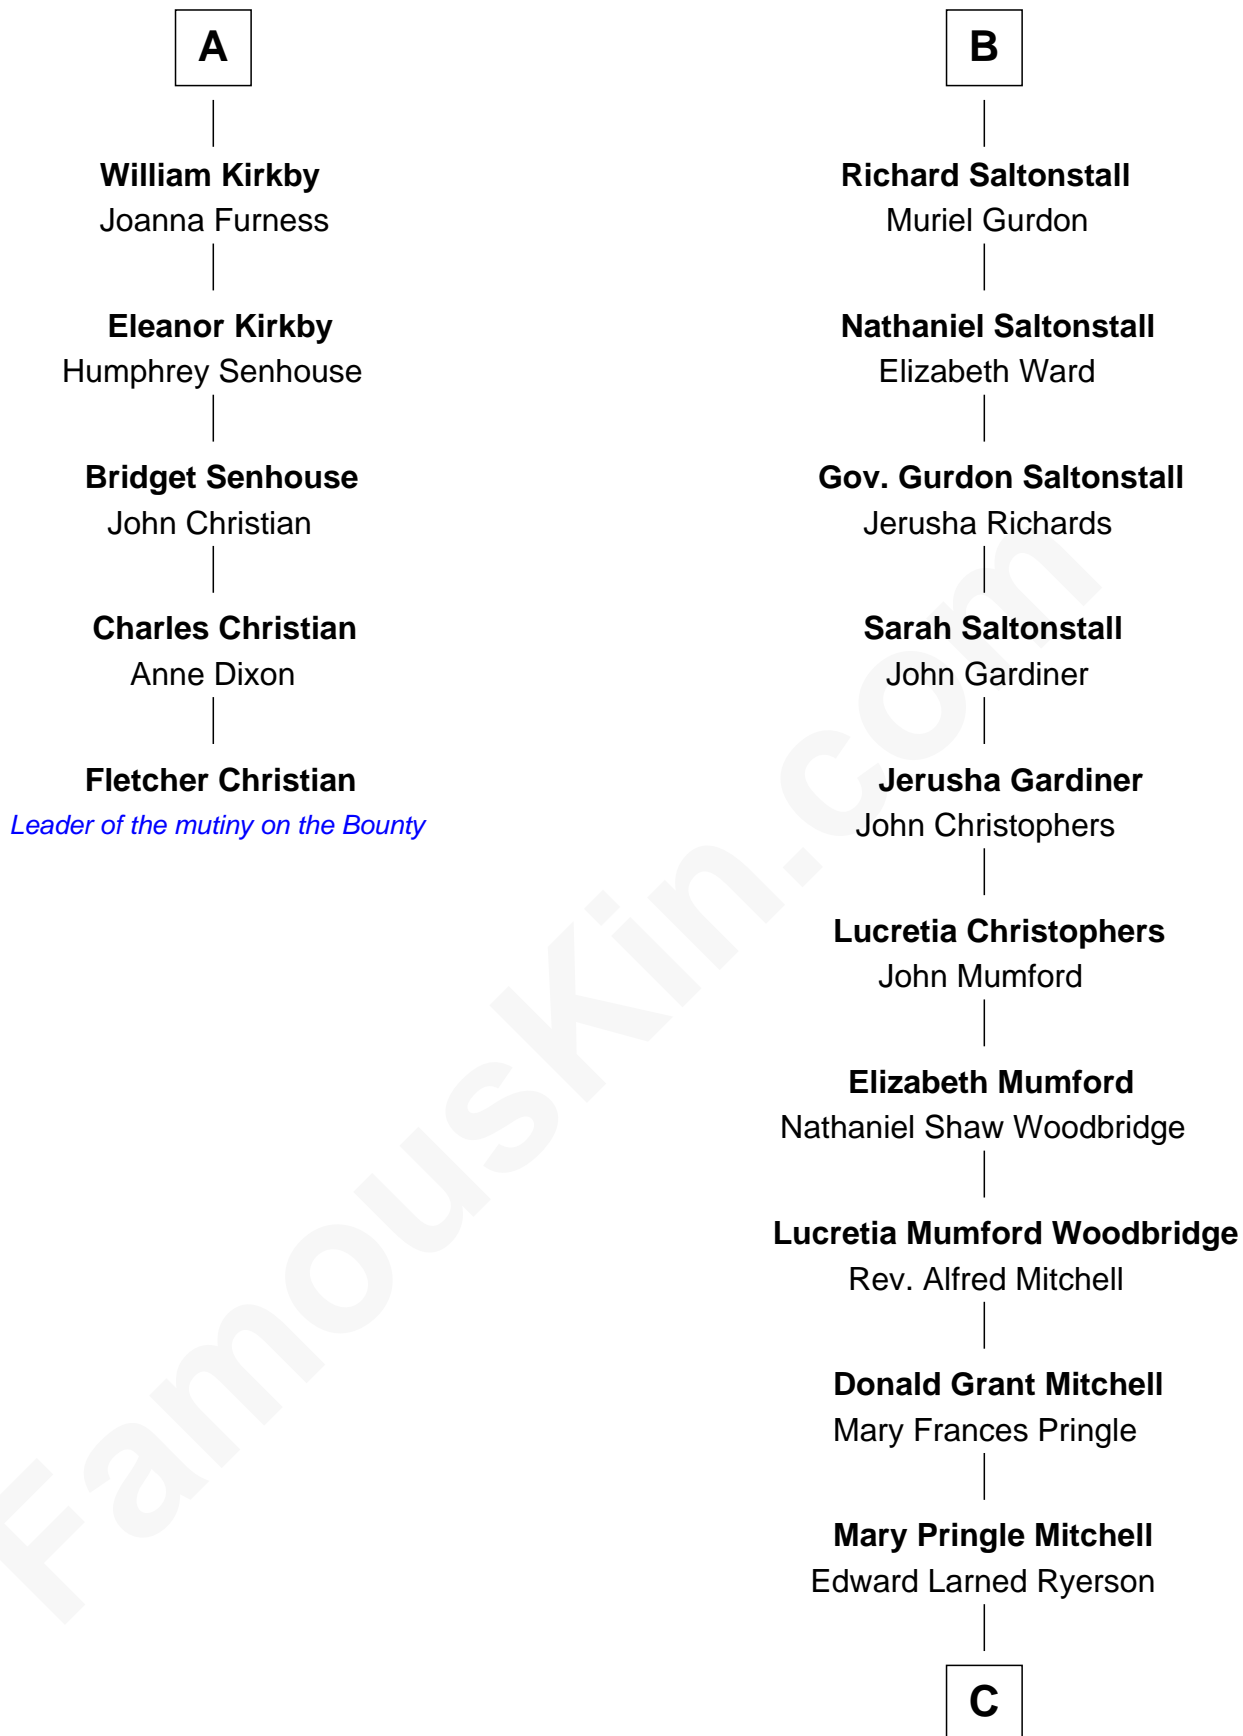

FamousKin.com

Relationship Chart of Fletcher Christian

Leader of the mutiny on the Bounty

11th cousin 9 times removed of

Paget Brewster
TV Actress

C

Donald Mitchell Ryerson

Isabelle McGenniss

Joan Ryerson

George Washington Wales Brewster

Galen Brewster

Hathaway Tew

Paget Brewster

TV Actress

FamousKin.com