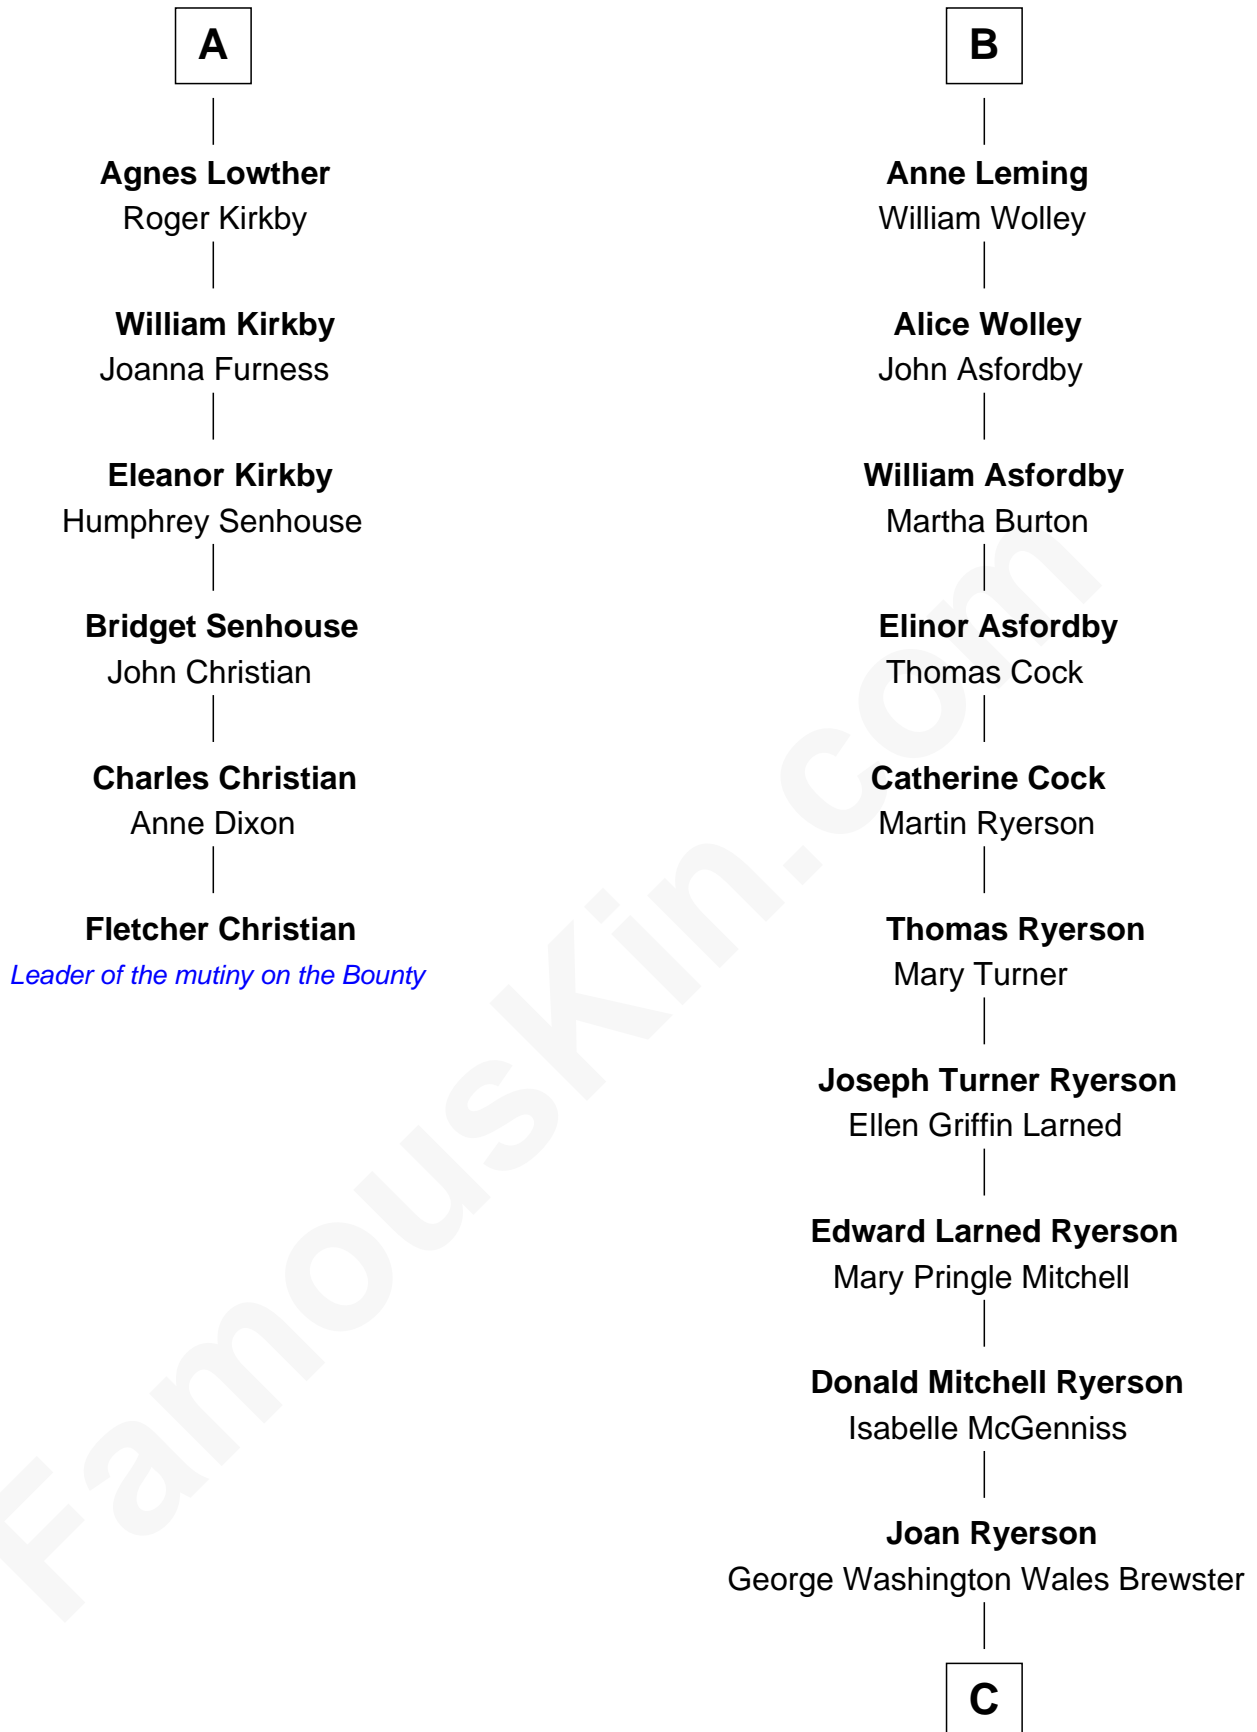

## Relationship Chart of Fletcher Christian

Leader of the mutiny on the Bounty

12th cousin 6 times removed of

**Paget Brewster**  
TV Actress

**Sir John Clifford**  
Elizabeth Percy

C

Galen Brewster  
Hathaway Tew