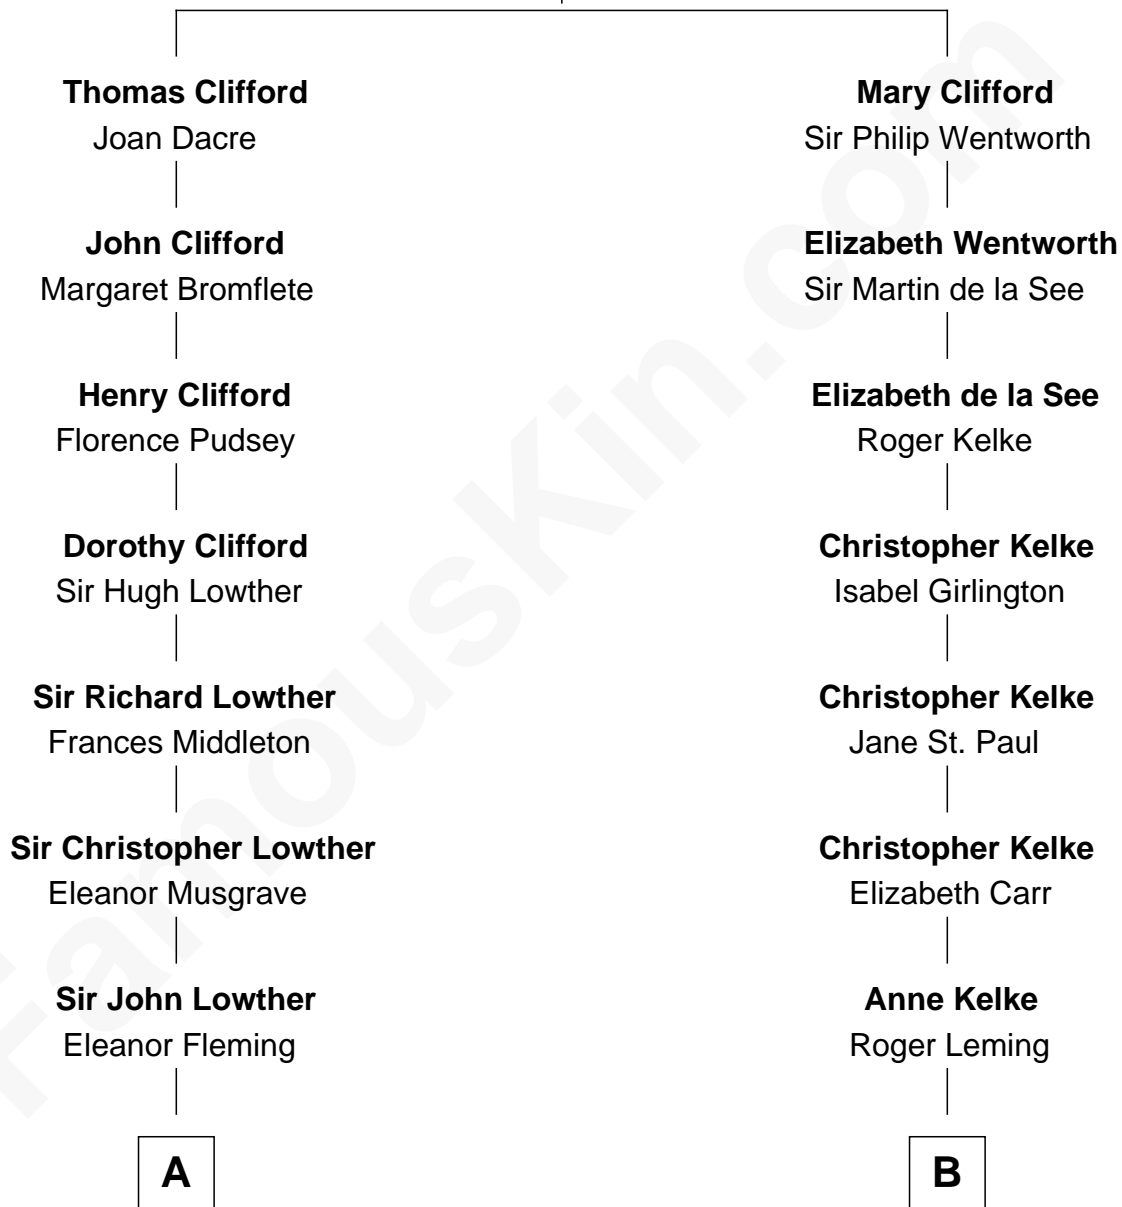

## Relationship Chart of Fletcher Christian

Leader of the mutiny on the Bounty

12th cousin 6 times removed of

**Paget Brewster**  
TV Actress

**Sir John Clifford**  
Elizabeth Percy

C

Galen Brewster  
Hathaway Tew

Paget Brewster  
*TV Actress*

FamousKin.com

Paget Brewster photo by [Jonathan Reilly](#) (CC BY-SA 2.0)