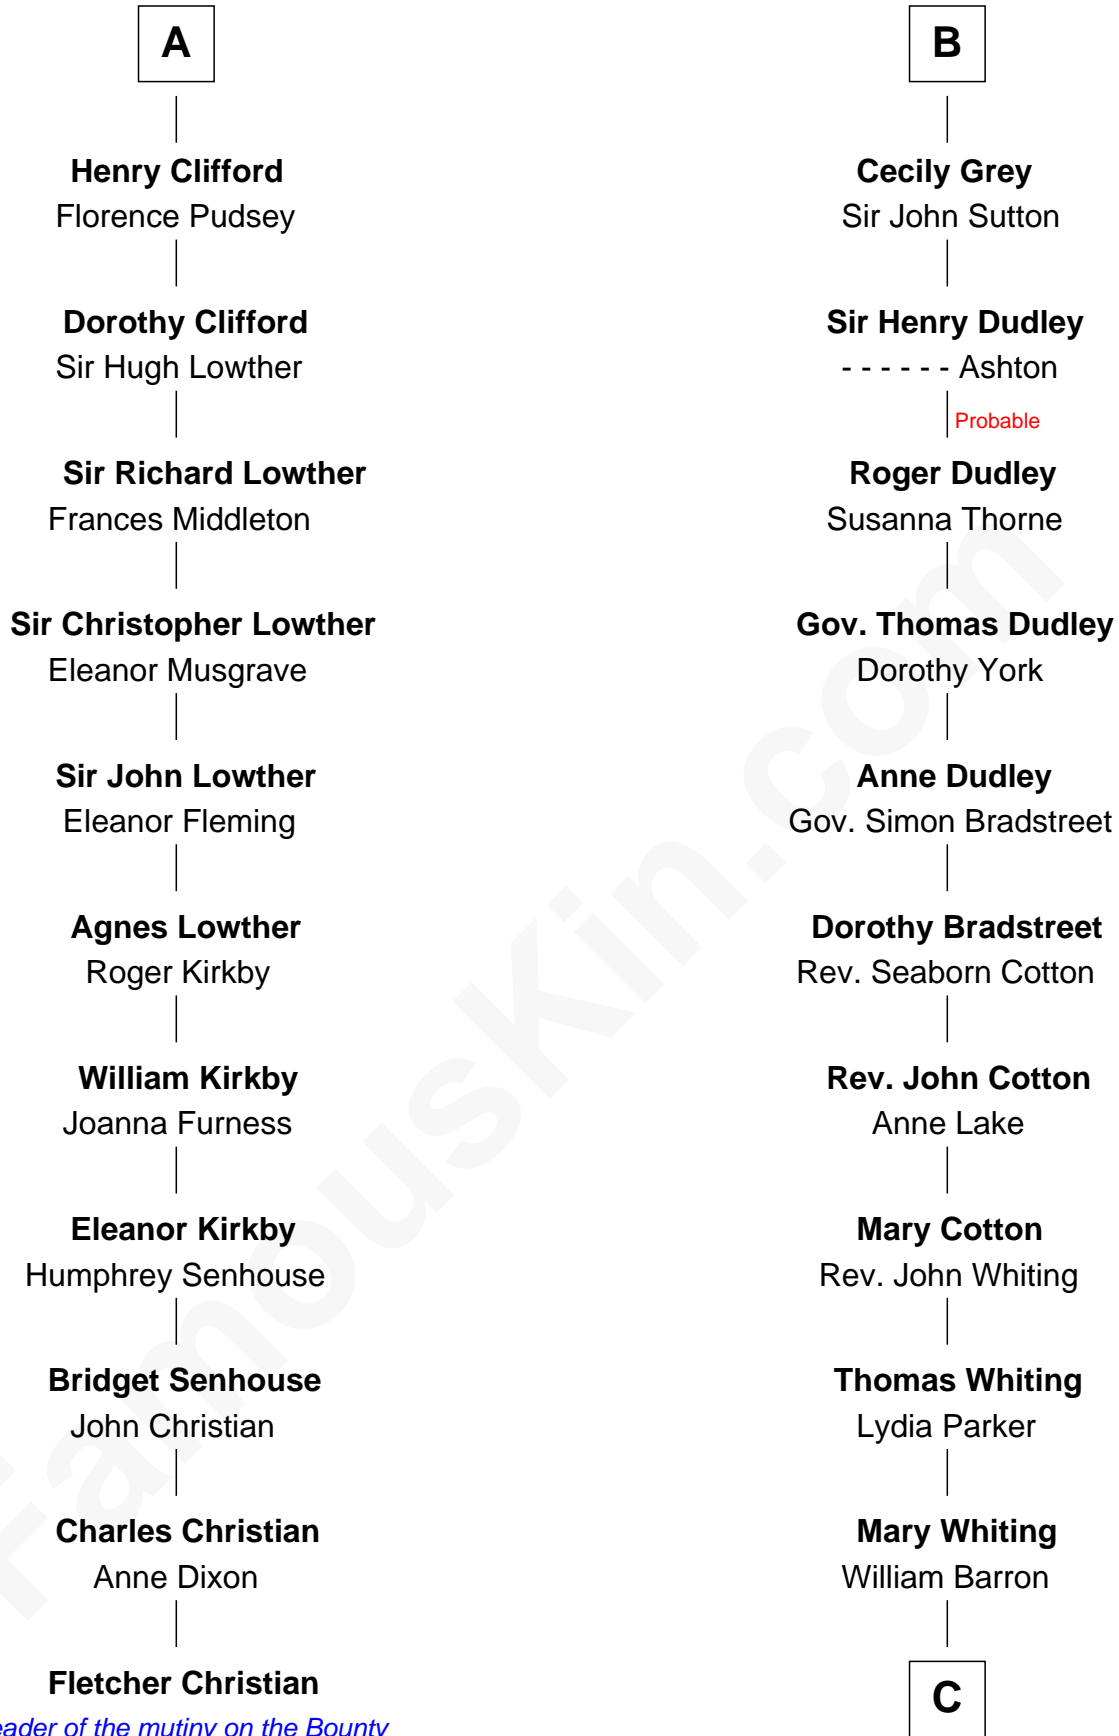

FamousKin.com

Relationship Chart of Fletcher Christian

Leader of the mutiny on the Bounty

17th cousin 3 times removed of

James Sherman

27th U.S. Vice-President

Bartholomew de Badlesmere

Margaret de Clare

Elizabeth de Badlesmere

Sir Edmund Mortimer

Sir Roger de Mortimer

Philippa de Montagu

Edmund Mortimer

Philippa Plantagenet

Elizabeth Mortimer

Sir Henry Percy

Elizabeth Harington

William Bonville

Katherine Neville

Cecily Bonville

Thomas Grey

B

C

Mary Augusta Barron
Stalham Williams