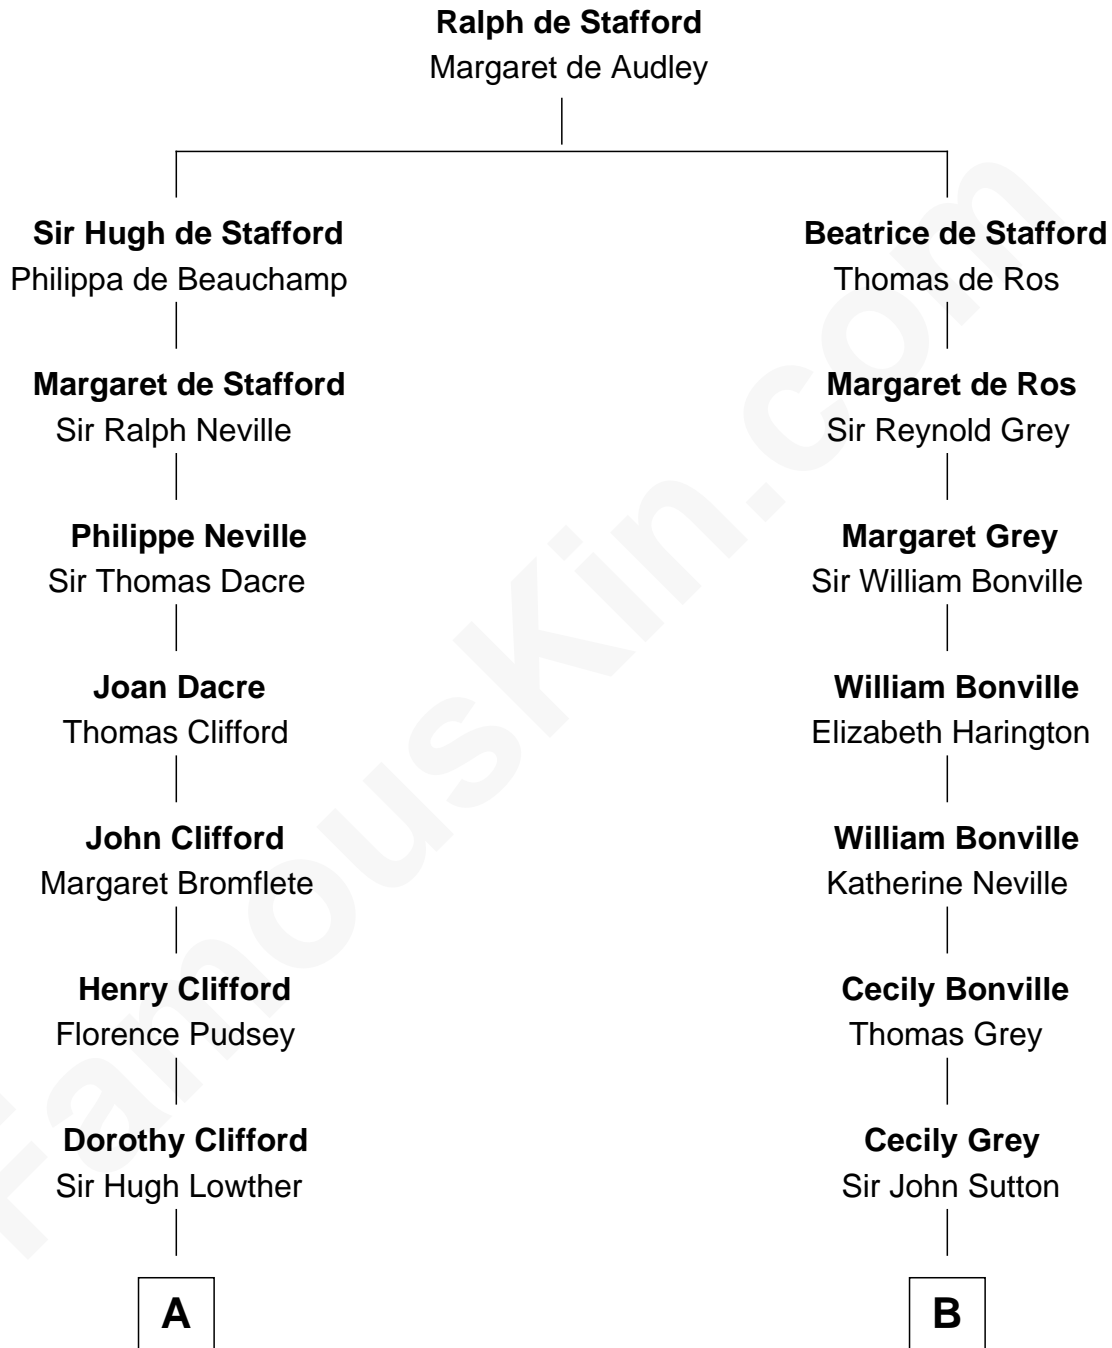

FamousKin.com

Relationship Chart of Fletcher Christian

Leader of the mutiny on the Bounty

15th cousin 4 times removed of

James Sherman

27th U.S. Vice-President

C

Frances Lucretia Williams

Richard Winslow Sherman

Mary Frances Sherman

Richard Updike Sherman

James Sherman

27th U.S. Vice-President

FamousKin.com