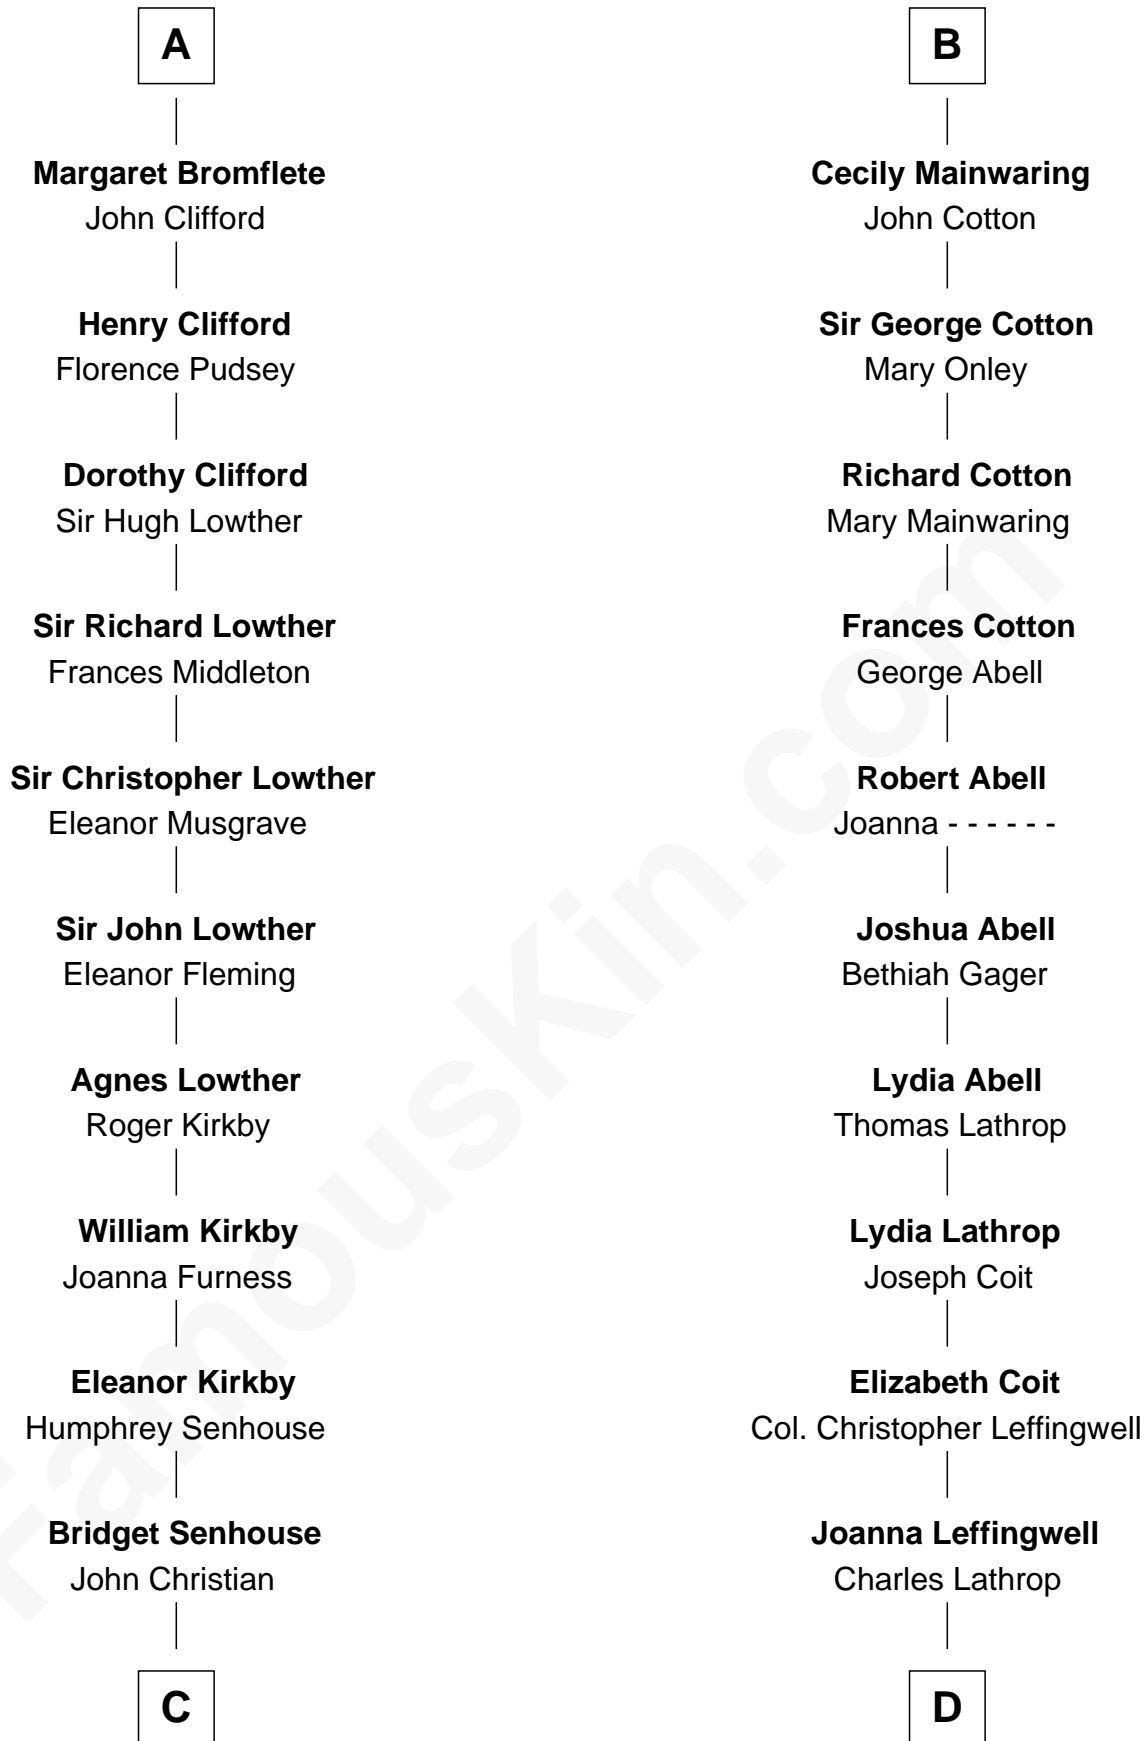

FamousKin.com

Relationship Chart of Fletcher Christian

Leader of the mutiny on the Bounty

18th cousin 2 times removed of

Allen Dulles

5th Director of the C.I.A.

C

Charles Christian

Anne Dixon

Fletcher Christian

Leader of the mutiny on the Bounty

D

Harriet Wadsworth Lathrop

Rev. Miron Winslow

Harriet Lathrop Winslow

Rev. John Welsh Dulles