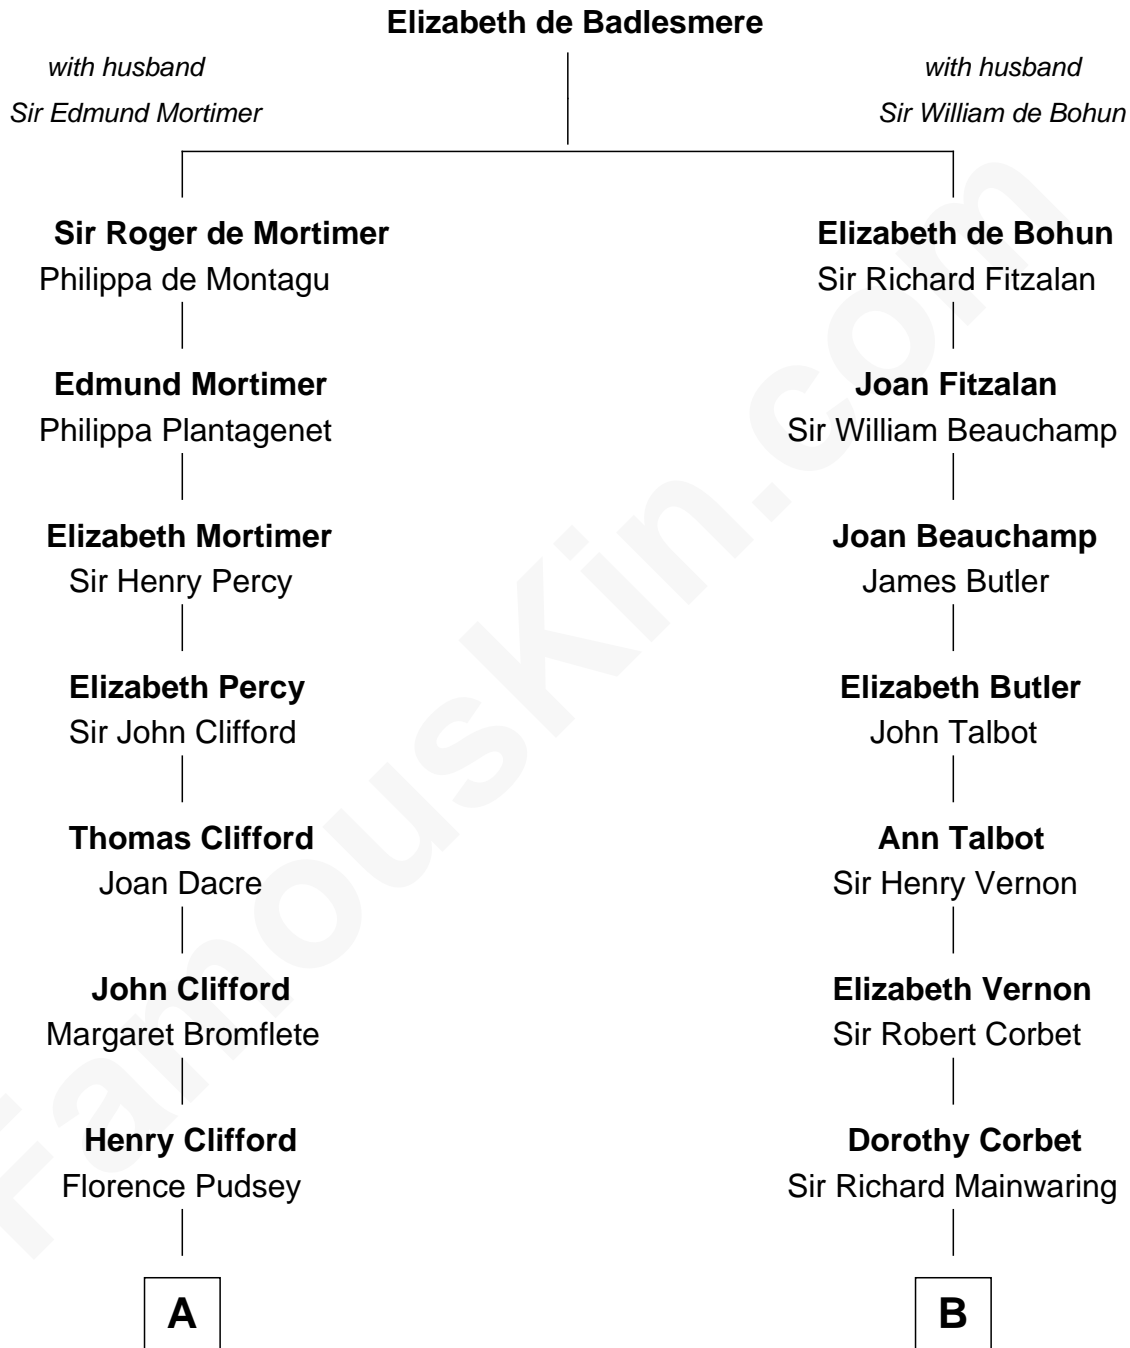

FamousKin.com

Relationship Chart of Fletcher Christian

Leader of the mutiny on the Bounty

16th cousin 3 times removed of

Allen Dulles

5th Director of the C.I.A.

C

Harriet Lathrop Winslow