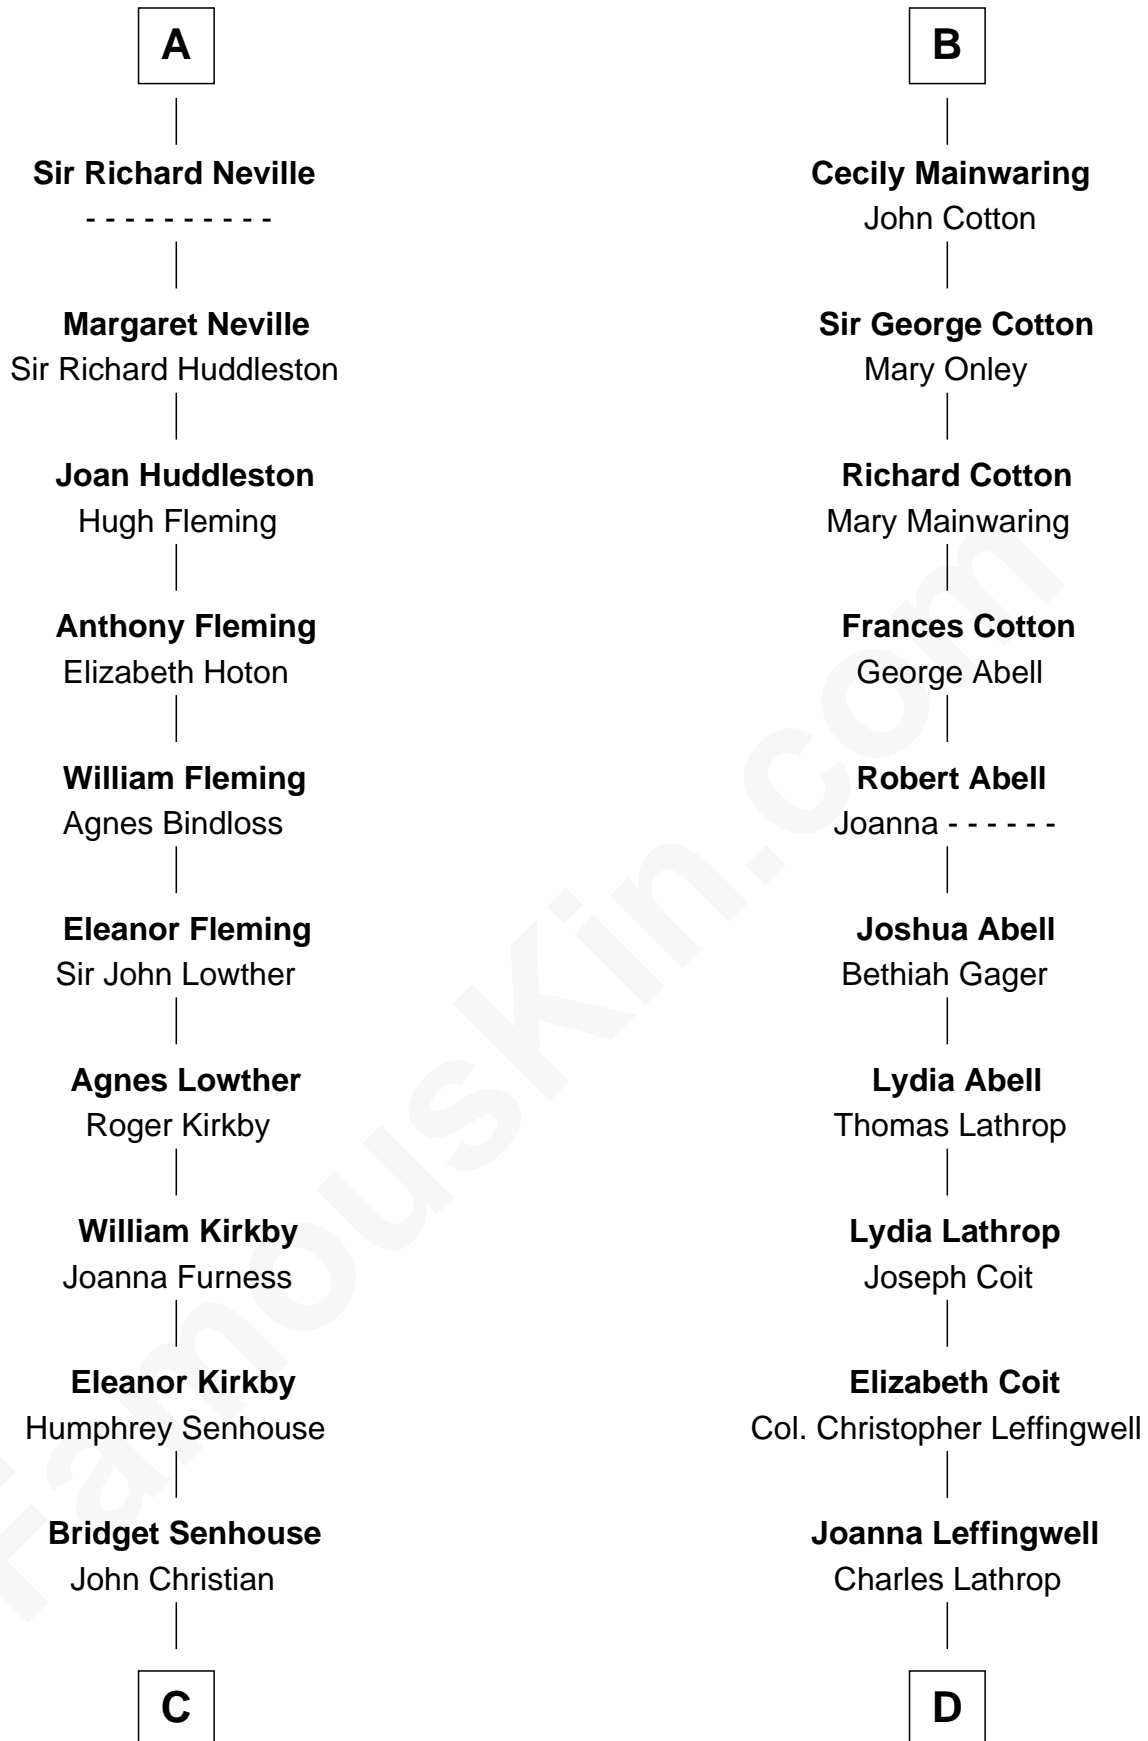

FamousKin.com

Relationship Chart of Fletcher Christian

Leader of the mutiny on the Bounty

18th cousin 2 times removed of

Allen Dulles

5th Director of the C.I.A.

C

Charles Christian

Anne Dixon

Fletcher Christian

Leader of the mutiny on the Bounty

D

Harriet Wadsworth Lathrop

Rev. Miron Winslow

Harriet Lathrop Winslow

Rev. John Welsh Dulles