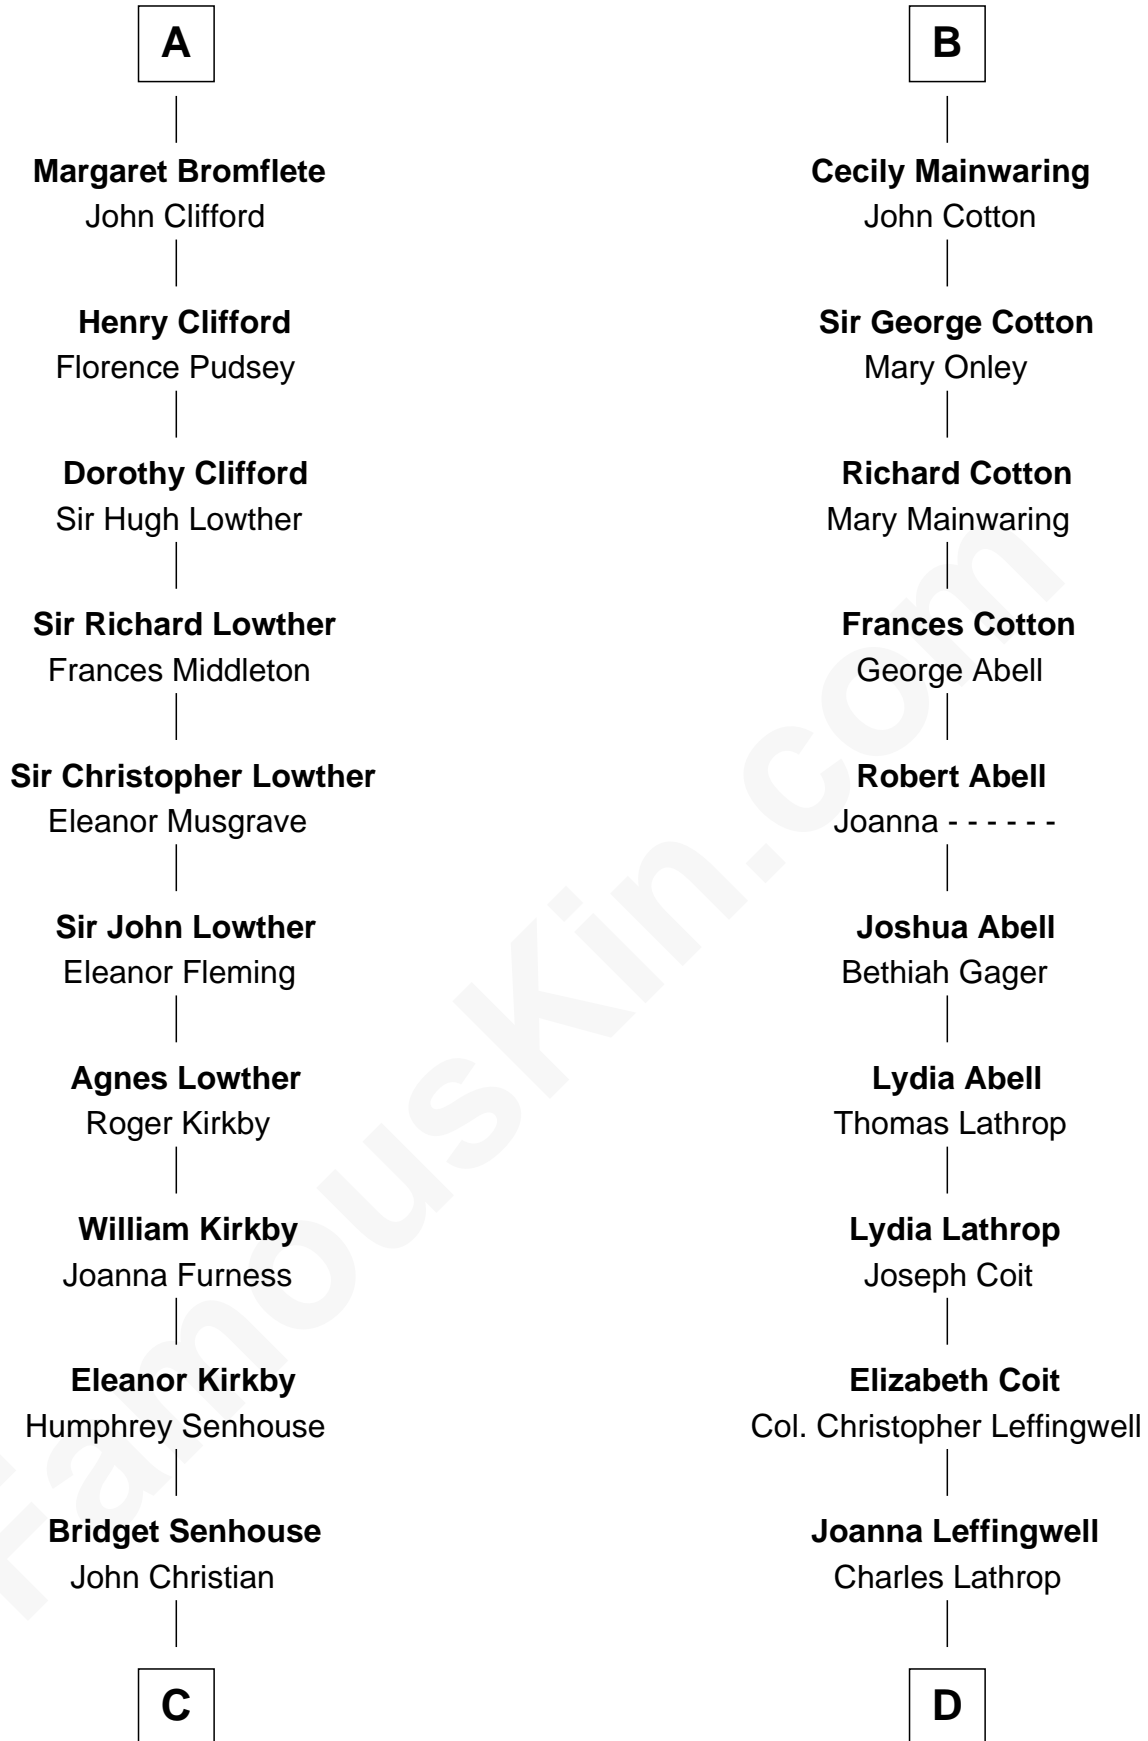

FamousKin.com

Relationship Chart of Fletcher Christian

Leader of the mutiny on the Bounty

18th cousin 2 times removed of

John Foster Dulles

52nd U.S. Secretary of State

C

Charles Christian

Anne Dixon

Fletcher Christian

Leader of the mutiny on the Bounty

D

Harriet Wadsworth Lathrop

Rev. Miron Winslow

Harriet Lathrop Winslow

Rev. John Welsh Dulles