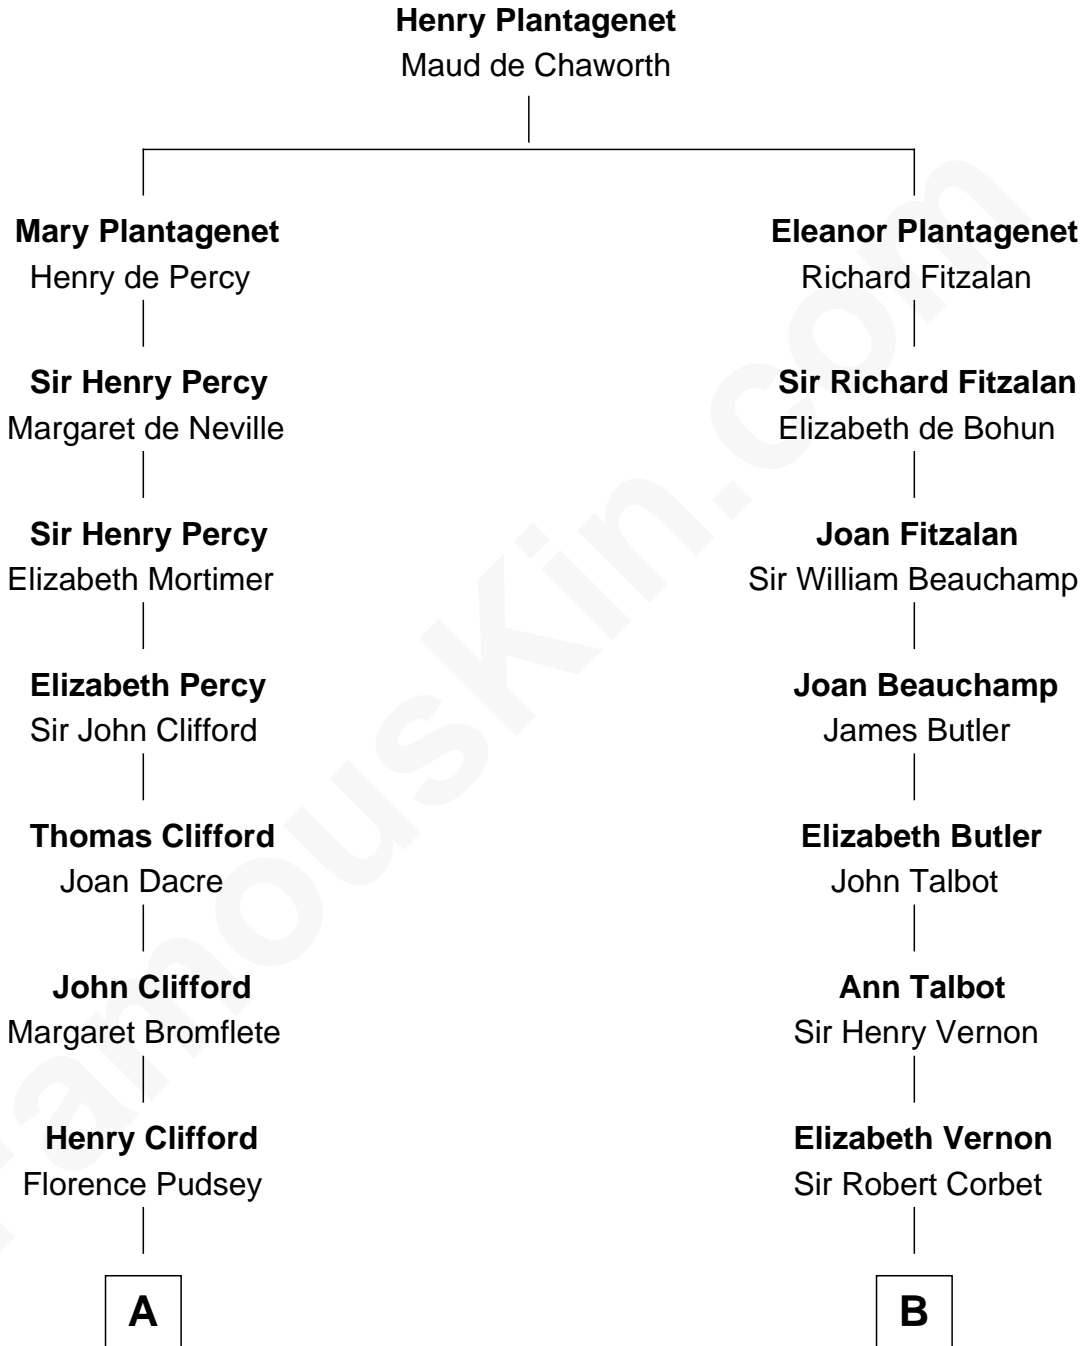

## Relationship Chart of Fletcher Christian

*Leader of the mutiny on the Bounty*

**16th cousin 4 times removed of**

**John Foster Dulles**

*52nd U.S. Secretary of State*

C

Harriet Wadsworth Lathrop

Rev. Miron Winslow

Harriet Lathrop Winslow

Rev. John Welsh Dulles

Allen Macy Dulles

Edith Foster

John Foster Dulles

*52nd U.S. Secretary of State*

FamousKin.com