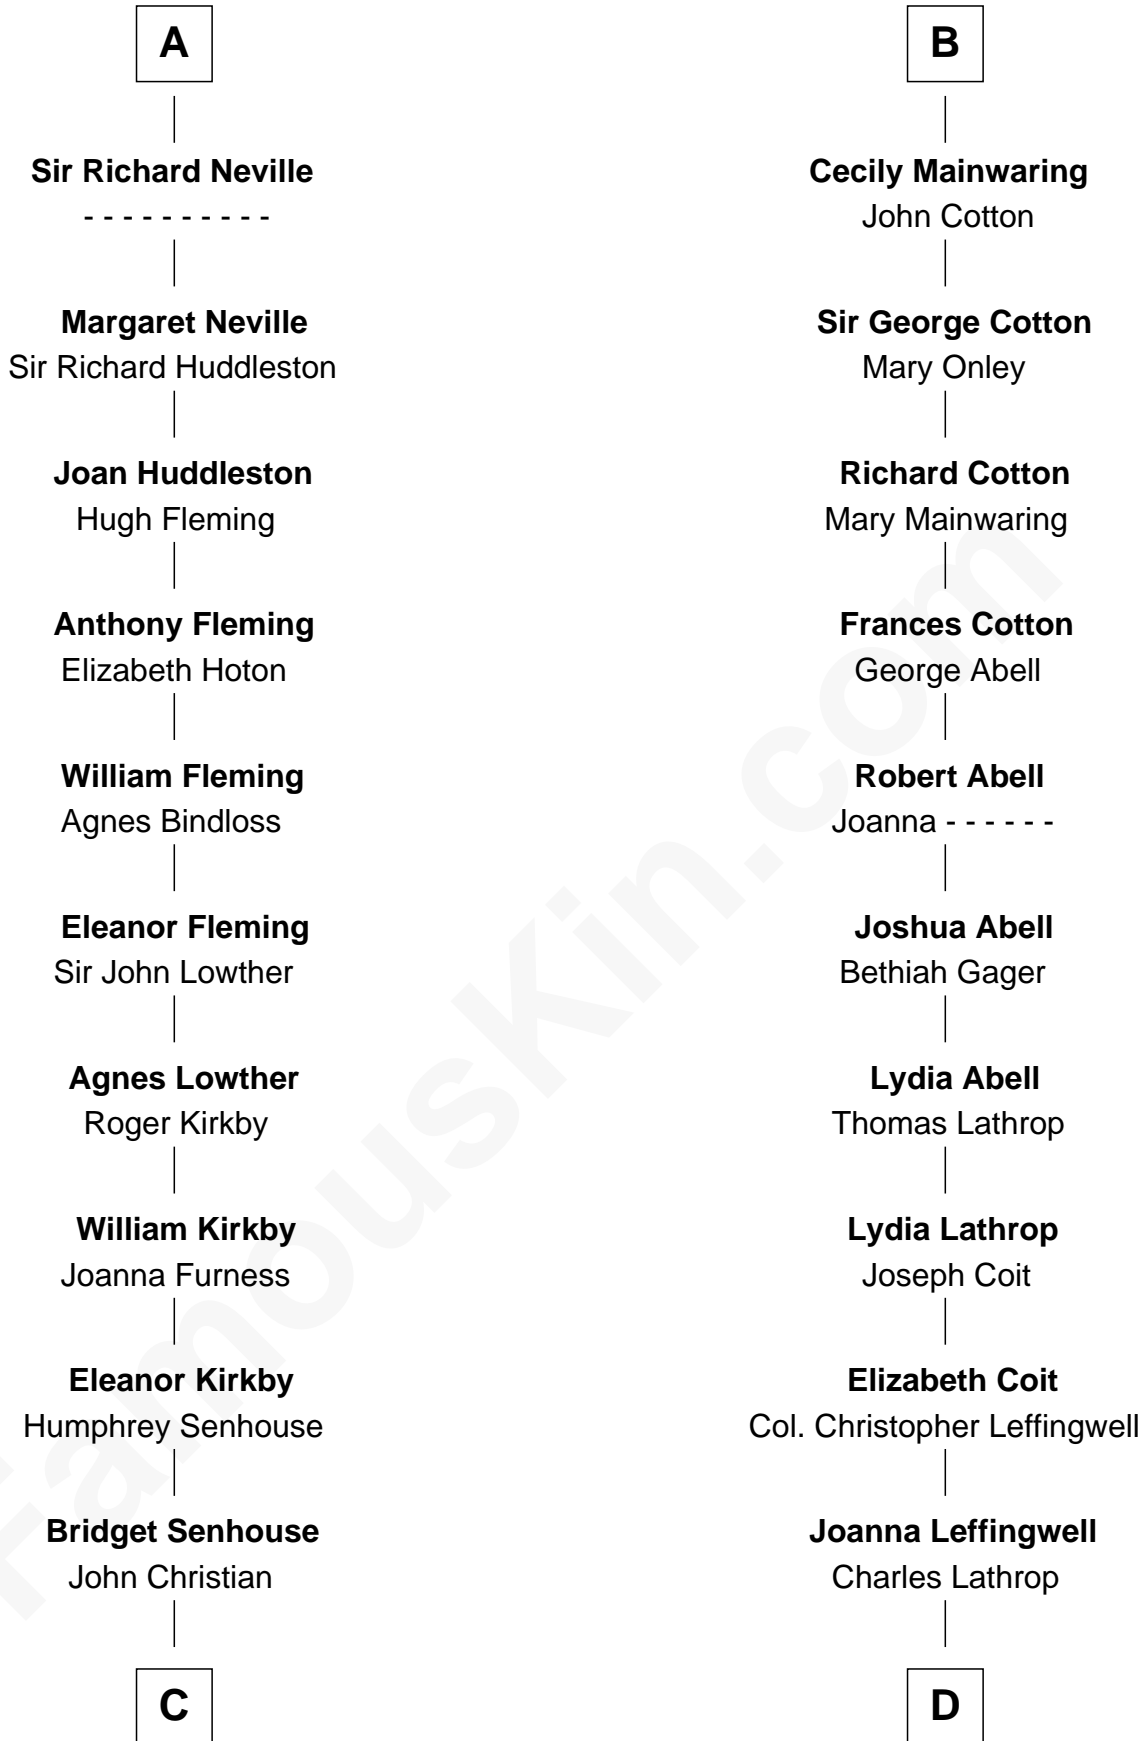

FamousKin.com

Relationship Chart of Fletcher Christian

Leader of the mutiny on the Bounty

18th cousin 2 times removed of

John Foster Dulles

52nd U.S. Secretary of State

C

Charles Christian

Anne Dixon

Fletcher Christian

Leader of the mutiny on the Bounty

D

Harriet Wadsworth Lathrop

Rev. Miron Winslow

Harriet Lathrop Winslow

Rev. John Welsh Dulles