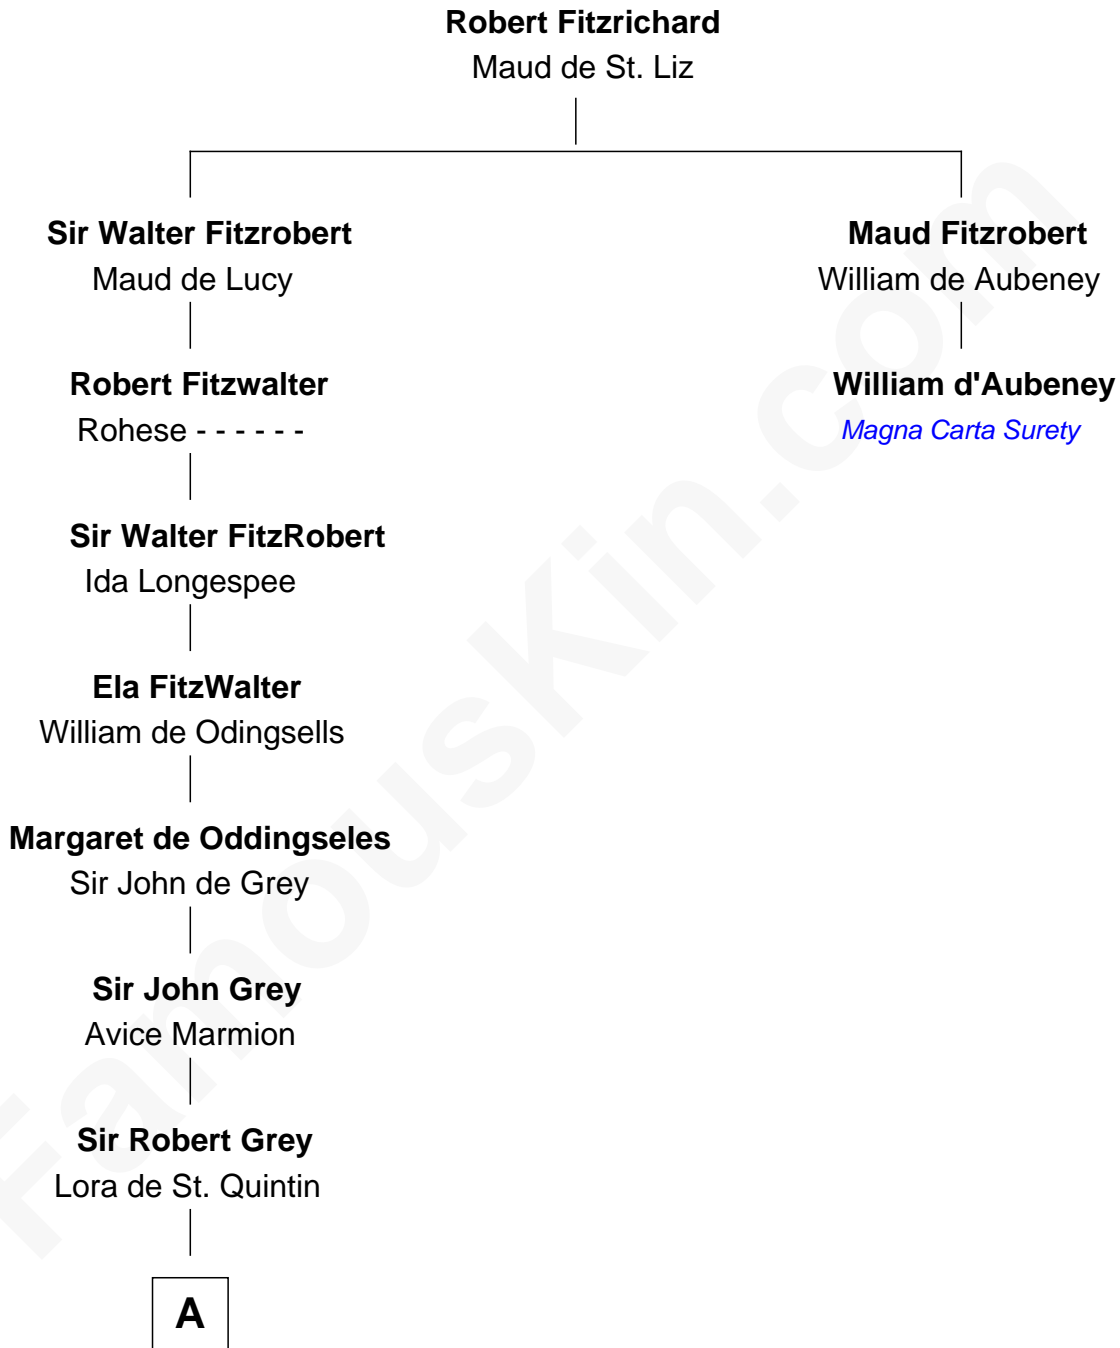

FamousKin.com

Relationship Chart of Fletcher Christian

Leader of the mutiny on the Bounty

1st cousin 19 times removed of

William d'Aubenev
Magna Carta Surety

A

Elizabeth Grey

Henry FitzHugh

Eleanor Fitzhugh

Sir Henry Bromflete

Margaret Bromflete

John Clifford

Henry Clifford

Florence Pudsey

Dorothy Clifford

Sir Hugh Lowther