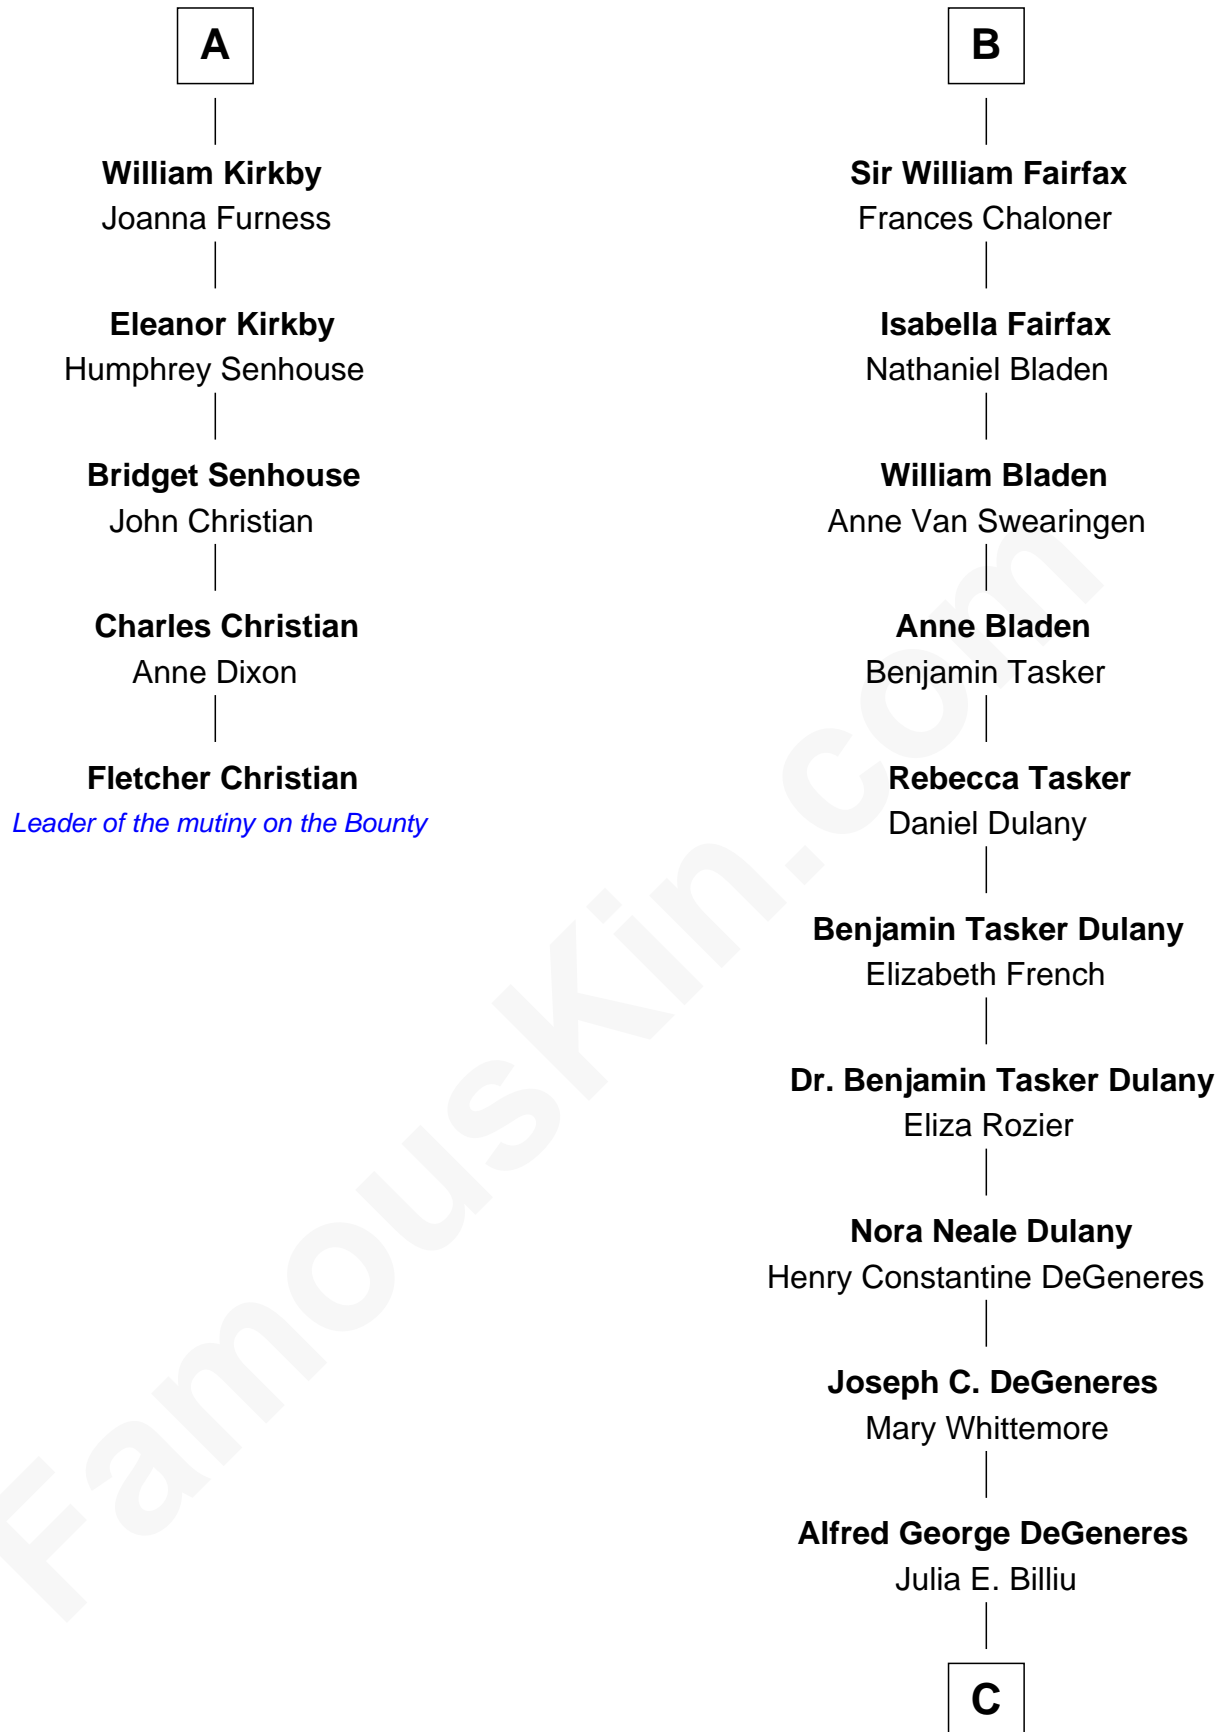

FamousKin.com

Relationship Chart of Fletcher Christian

Leader of the mutiny on the Bounty

11th cousin 8 times removed of

Ellen DeGeneres

Comedienne and TV Personality

C

Elliot Everett DeGeneres

Ruth Elodie Martin

Elliot Everett DeGeneres

Betty Jane Pfeffer

Ellen DeGeneres

Comedienne and TV Personality

FamousKin.com