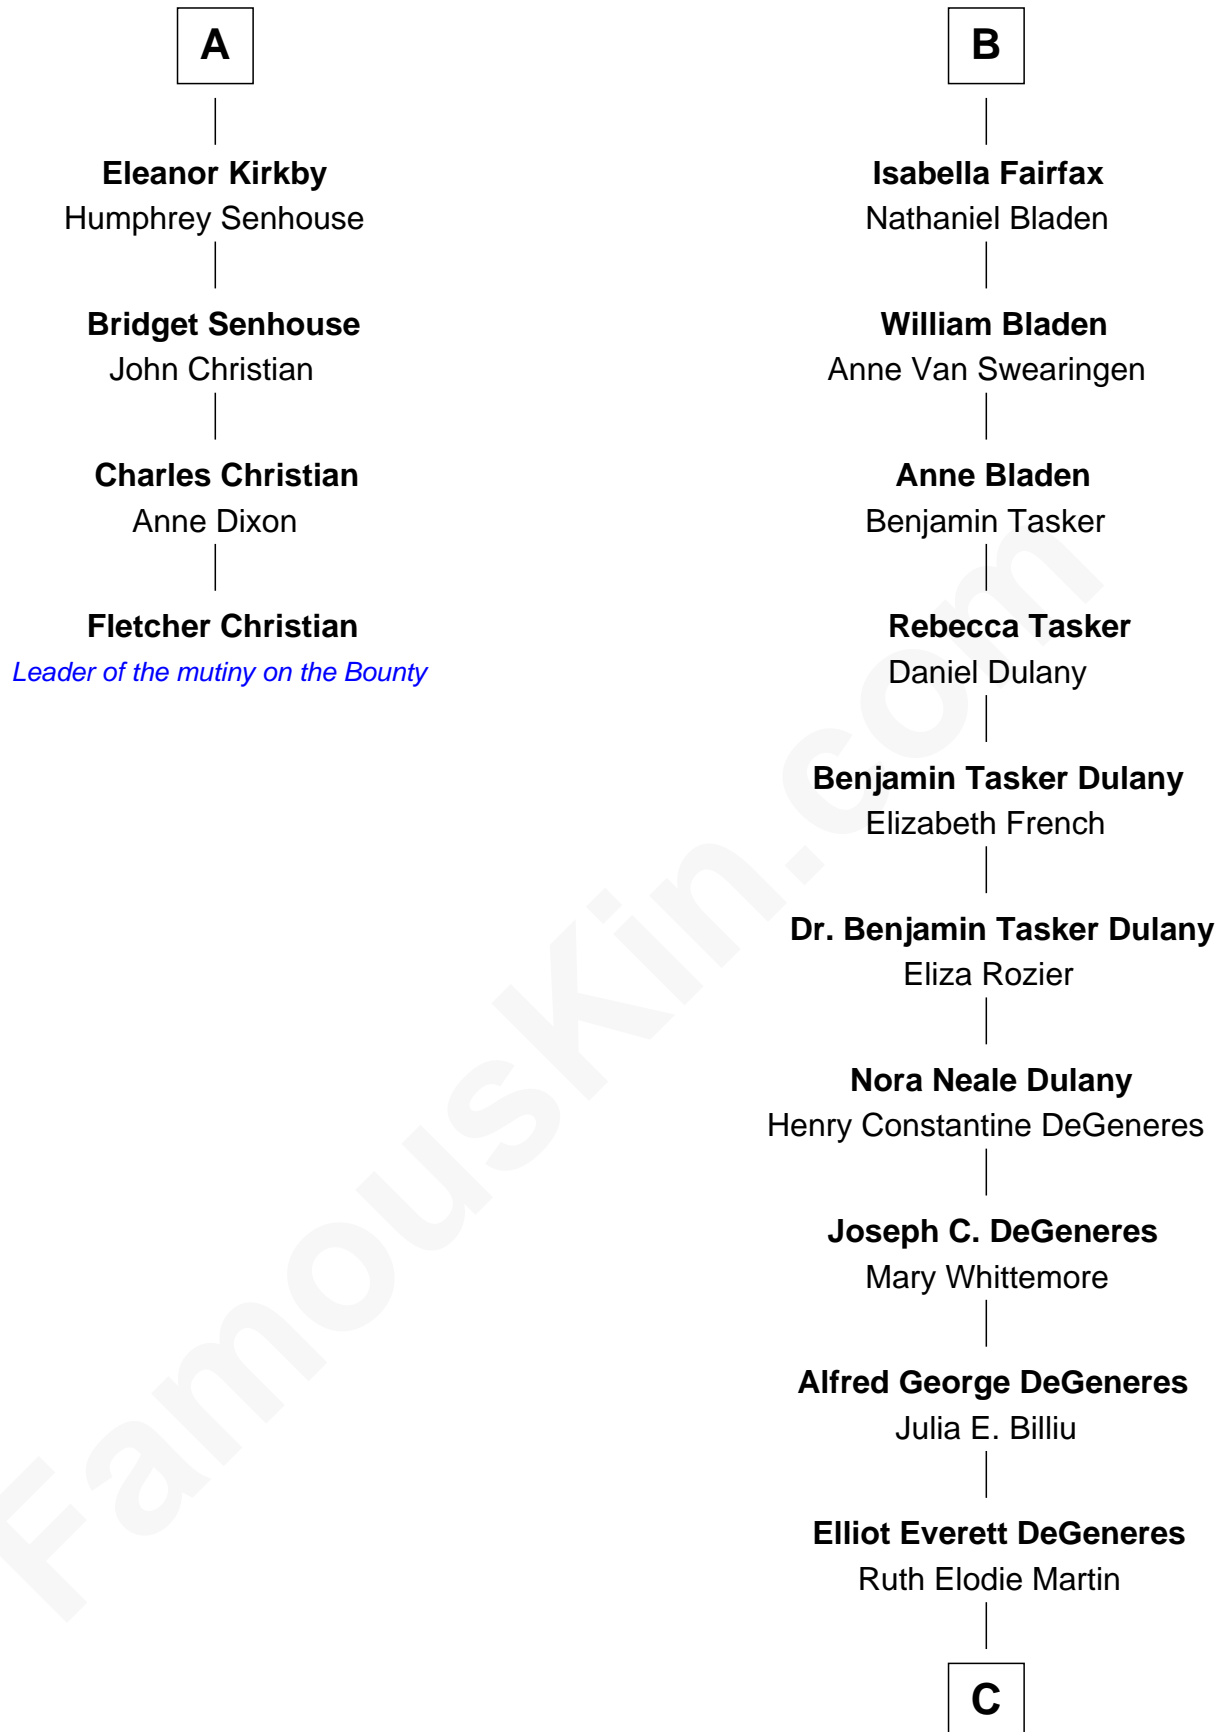

FamousKin.com

Relationship Chart of Fletcher Christian

Leader of the mutiny on the Bounty

10th cousin 8 times removed of

Ellen DeGeneres

Comedienne and TV Personality

C

Elliot Everett DeGeneres

Betty Jane Pfeffer

Ellen DeGeneres

Comedienne and TV Personality

FamousKin.com