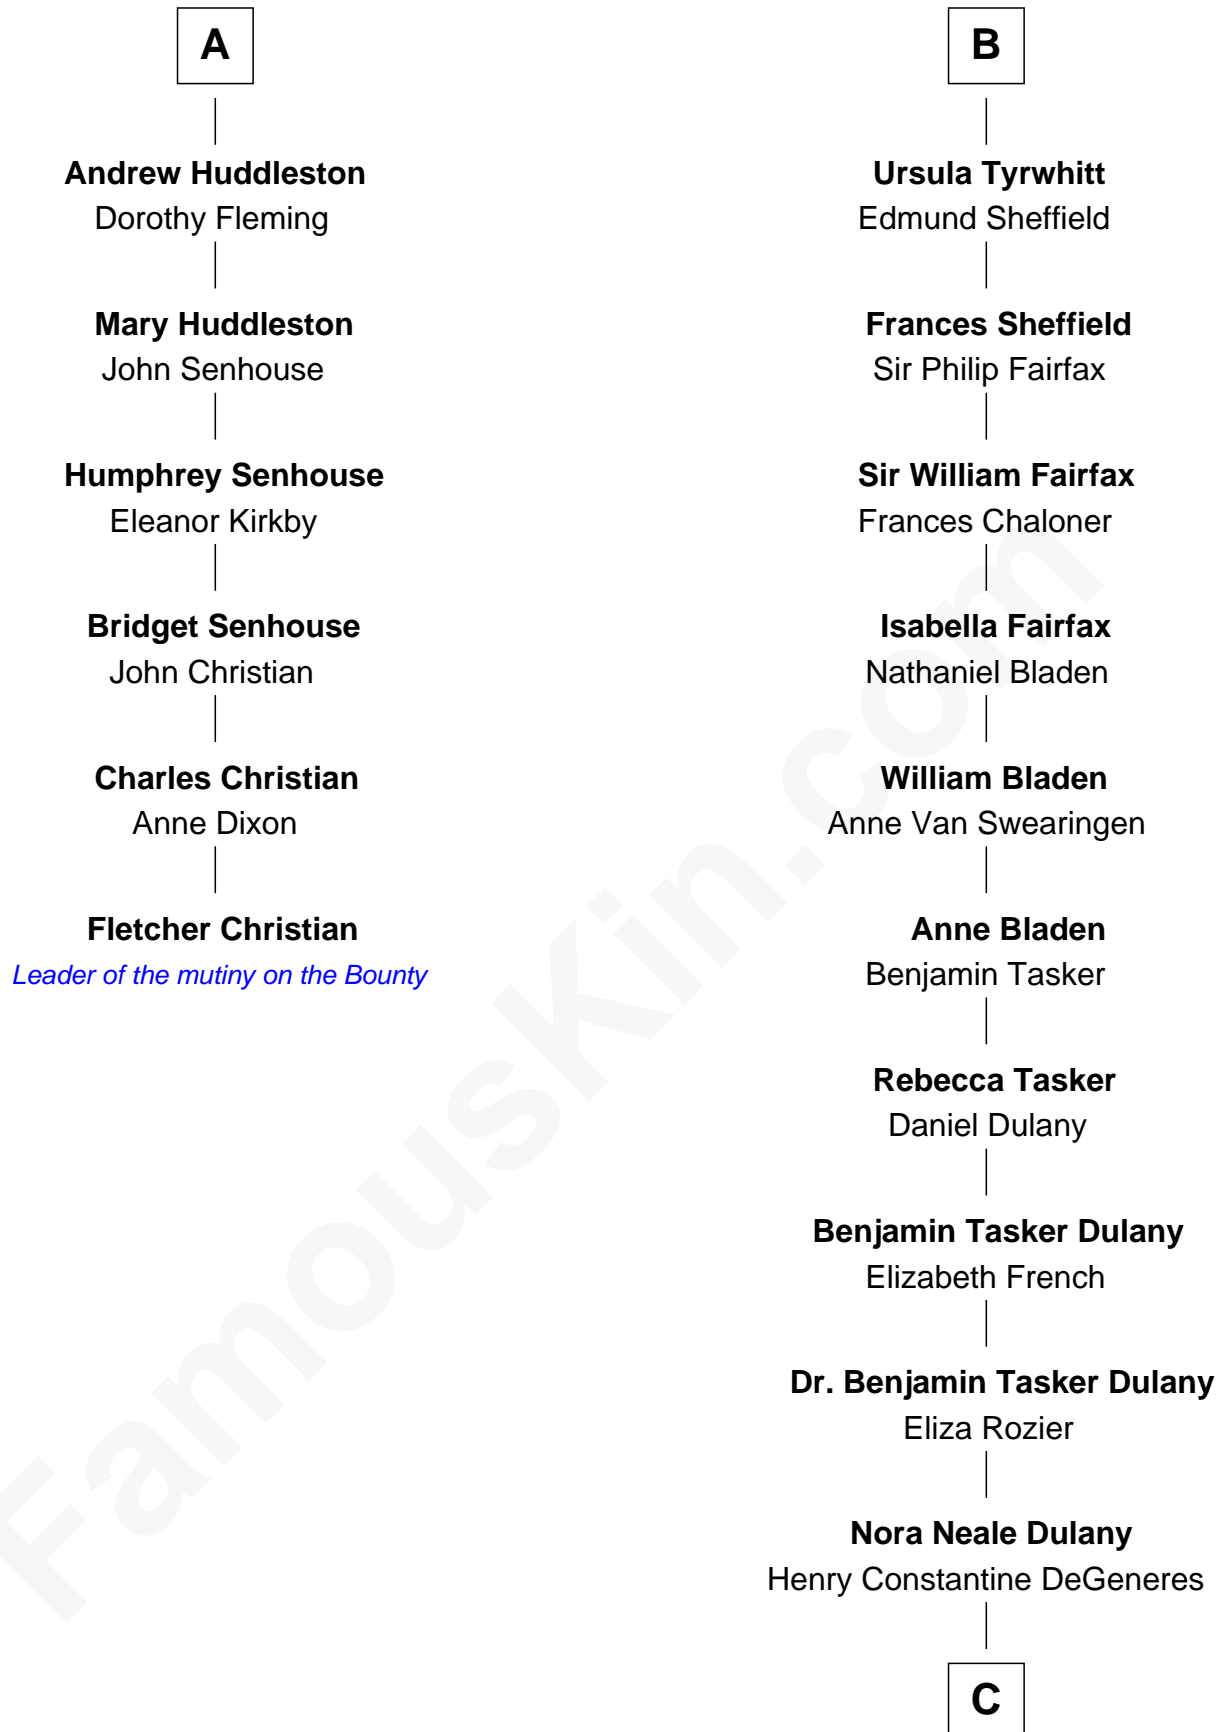

FamousKin.com

Relationship Chart of Fletcher Christian

Leader of the mutiny on the Bounty

12th cousin 9 times removed of

Ellen DeGeneres

Comedienne and TV Personality

C

Joseph C. DeGeneres

Mary Whittemore

Alfred George DeGeneres

Julia E. Billiu

Elliot Everett DeGeneres

Ruth Elodie Martin

Elliot Everett DeGeneres

Betty Jane Pfeffer

Ellen DeGeneres