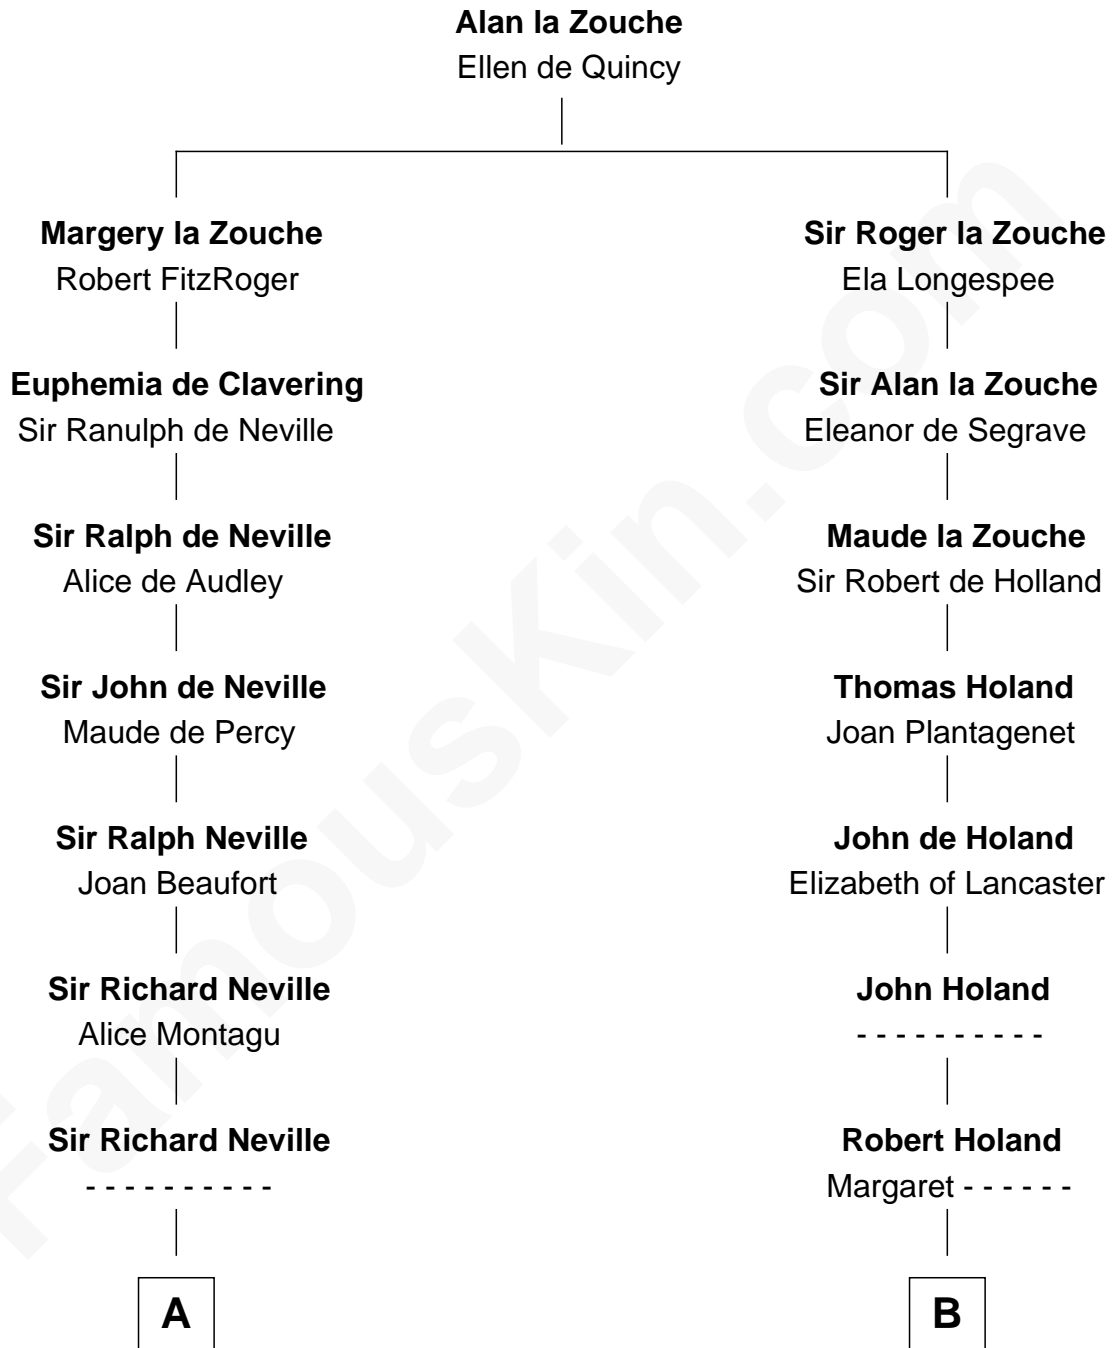

FamousKin.com

Relationship Chart of Fletcher Christian

Leader of the mutiny on the Bounty

17th cousin 4 times removed of

Buckminster Fuller

Author, Architect, and Inventor

C

Christopher Wolcott

Lucy Parsons

Christopher Columbus Wolcott

Susan Blinn

Caroline Matilda Wolcott

Martin Andrews

Caroline Wolcott Andrews

Richard Buckminster Fuller

Buckminster Fuller