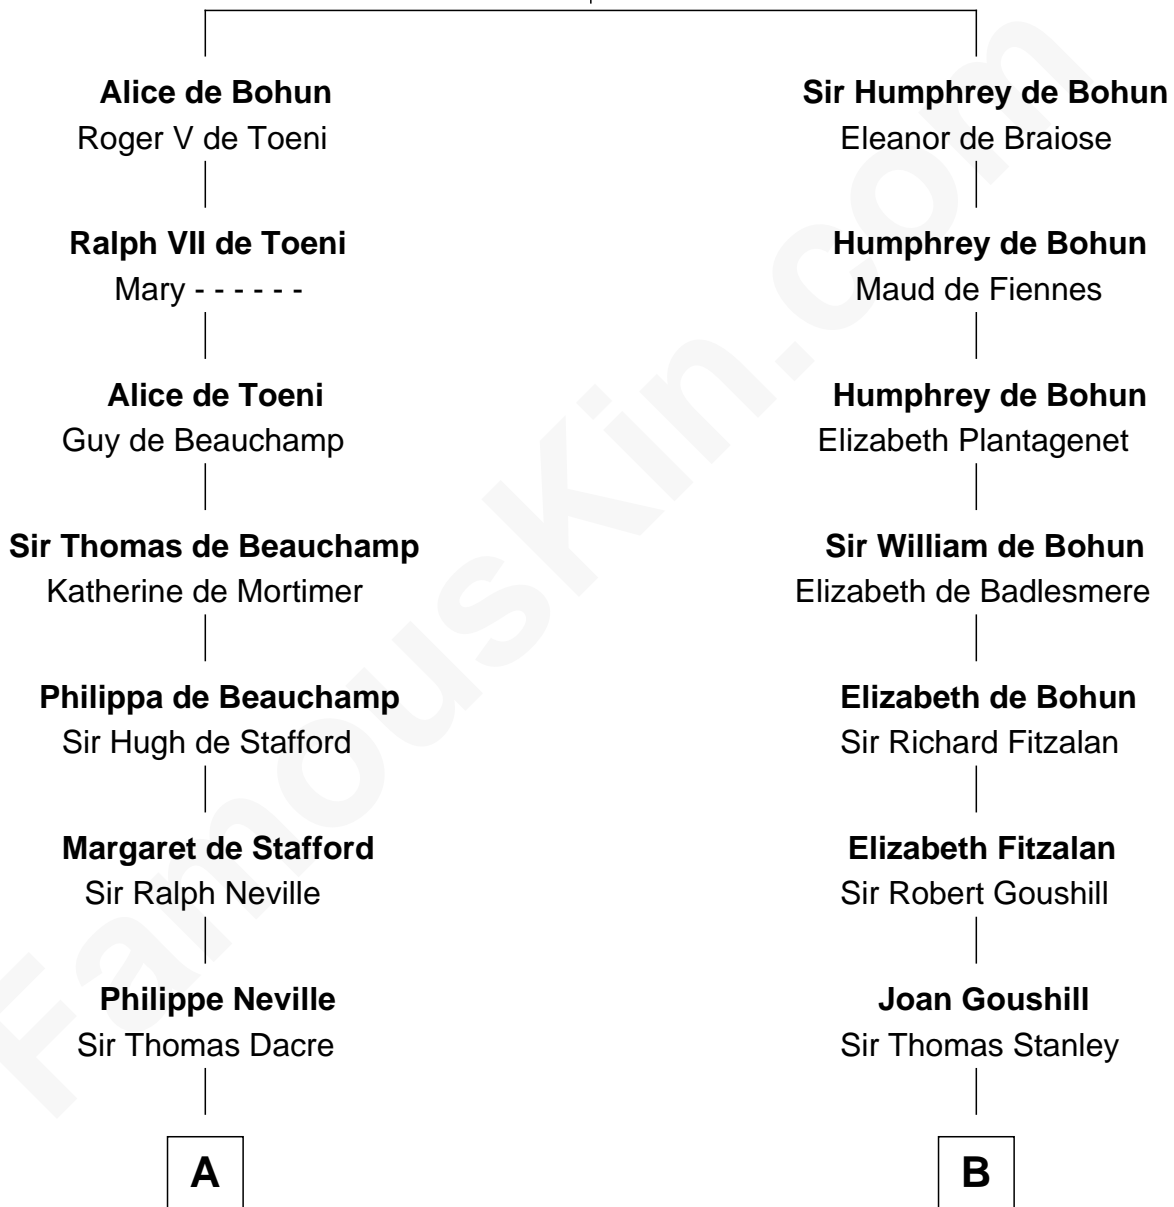

## Relationship Chart of Fletcher Christian

Leader of the mutiny on the Bounty

19th cousin 2 times removed of

**Buckminster Fuller**

Author, Architect, and Inventor

**Sir Humphrey de Bohun**

Maud of Eu

**C**

**Bridget Senhouse**

John Christian

**Charles Christian**

Anne Dixon

**Fletcher Christian**

*Leader of the mutiny on the Bounty*

**D**

**Christopher Wolcott**