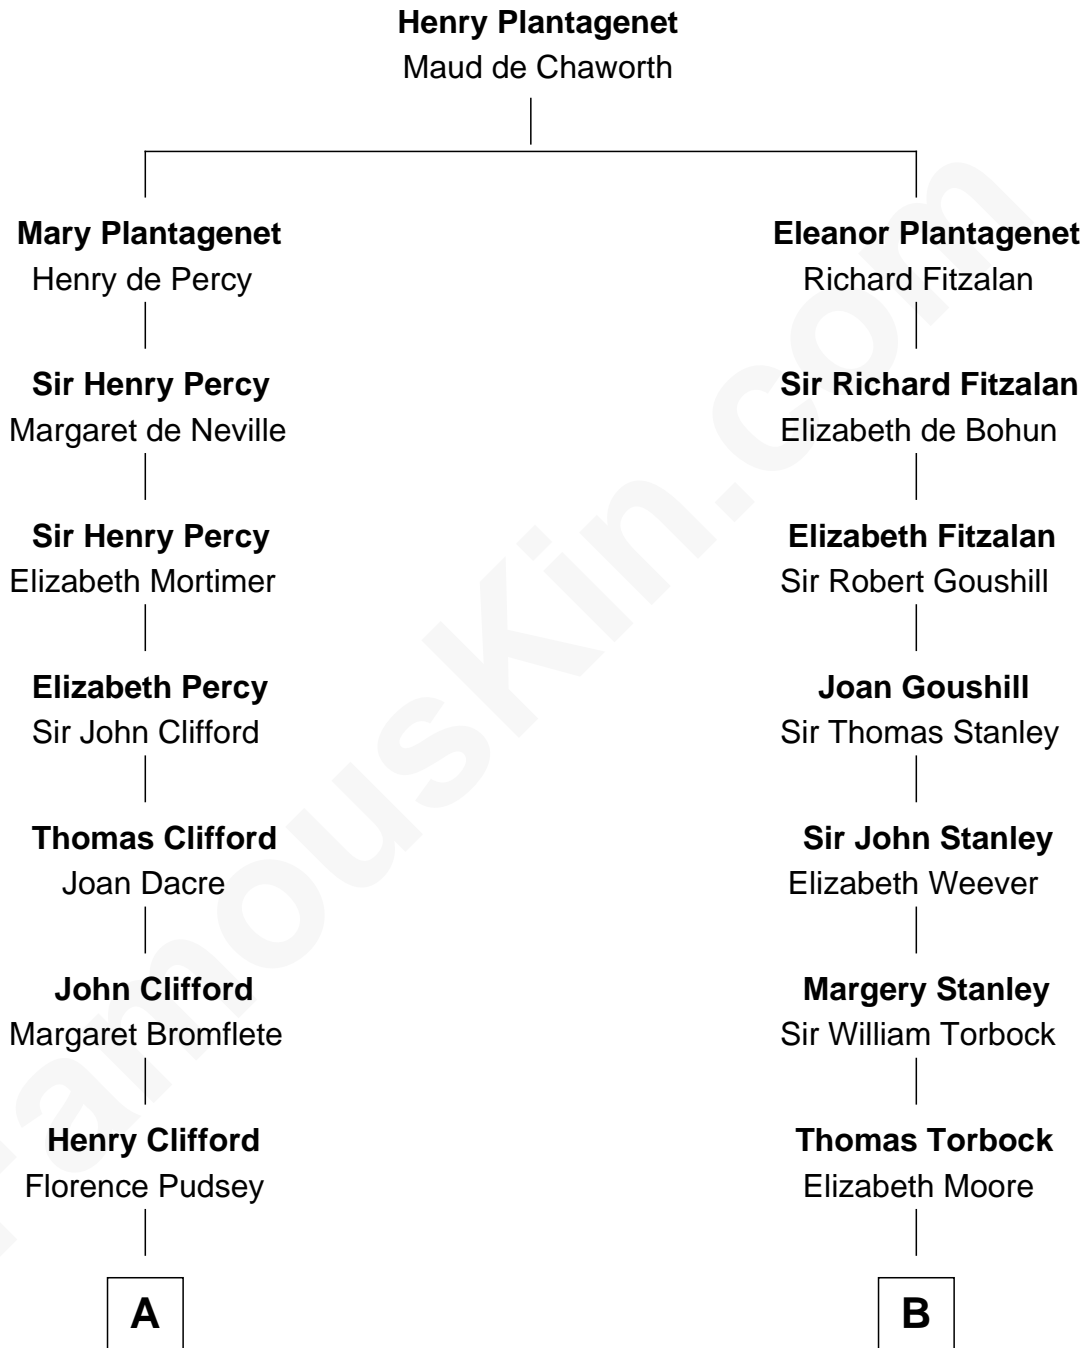

# FamousKin.com

## Relationship Chart of Fletcher Christian

*Leader of the mutiny on the Bounty*

**16th cousin 2 times removed of**

**Buckminster Fuller**

*Author, Architect, and Inventor*

C

Caroline Wolcott Andrews

Richard Buckminster Fuller