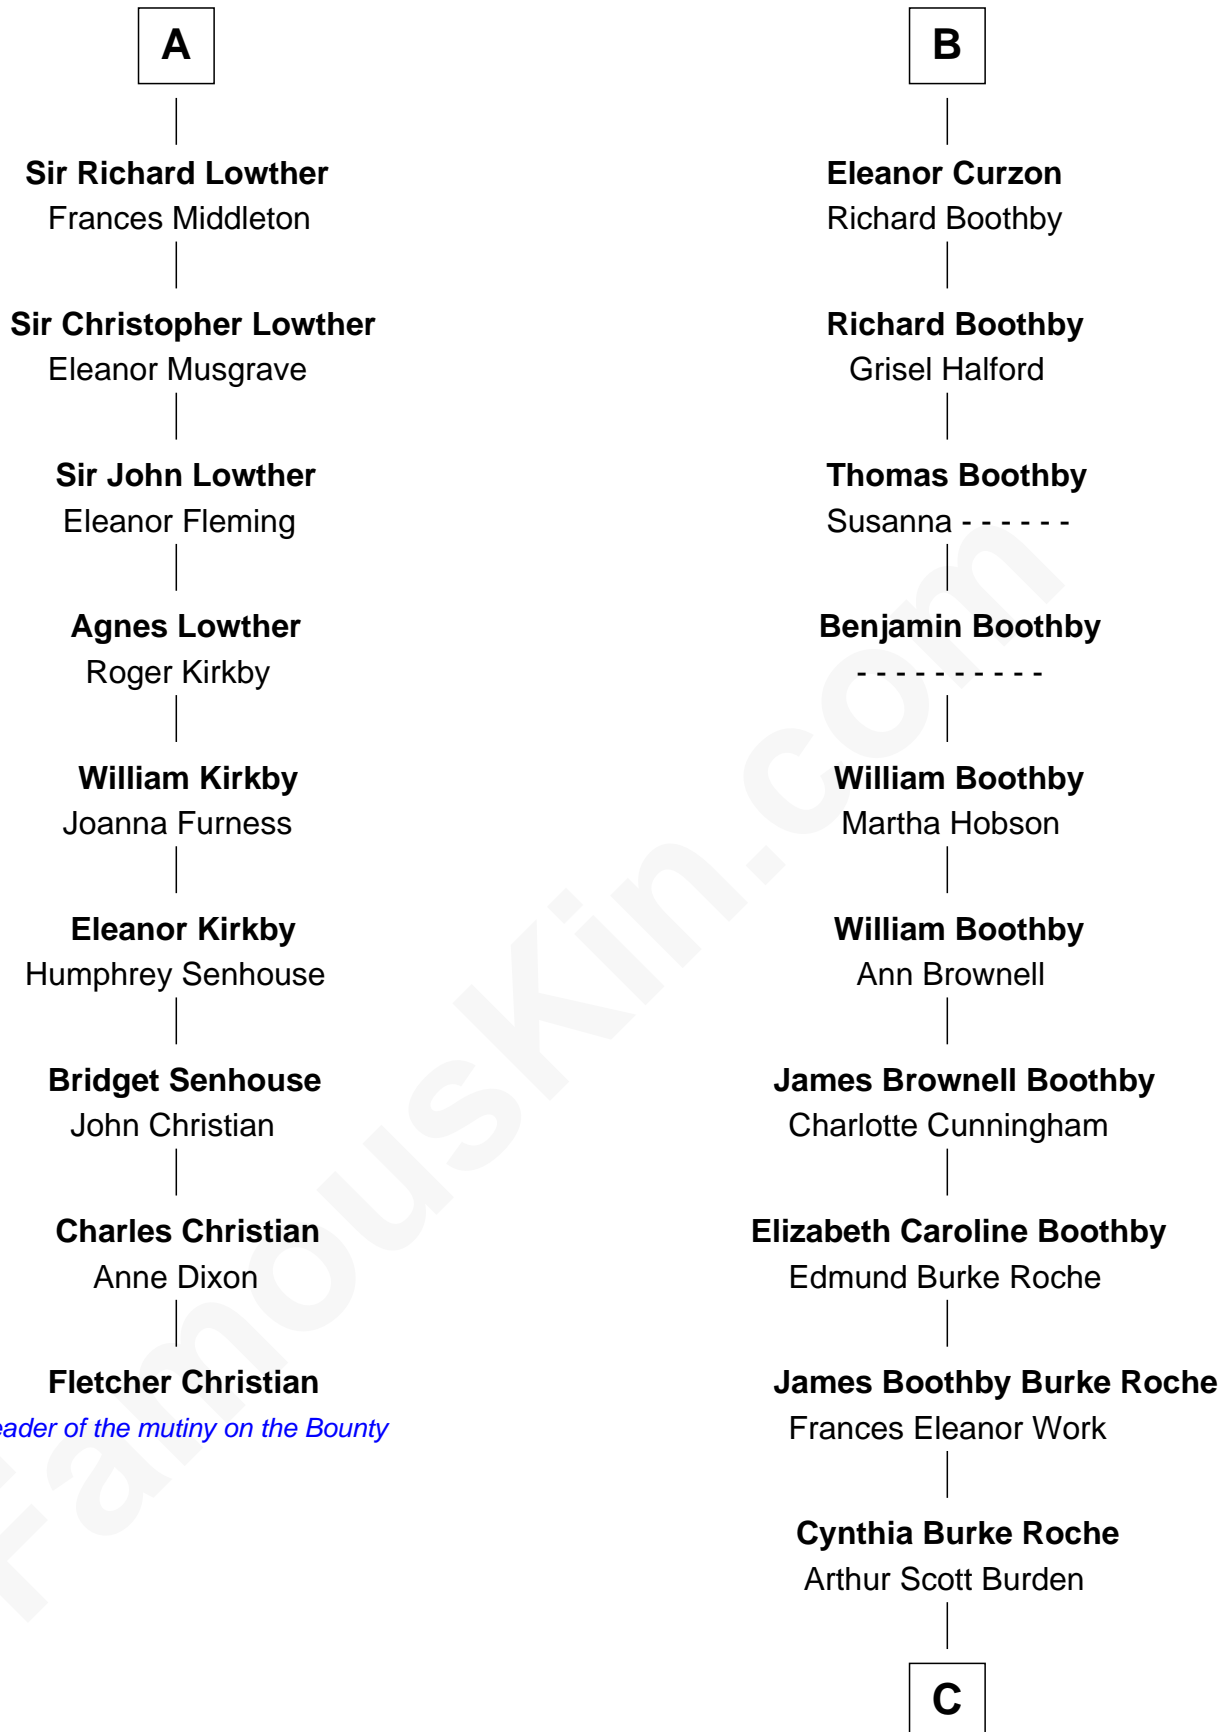

FamousKin.com

Relationship Chart of Fletcher Christian

Leader of the mutiny on the Bounty

15th cousin 4 times removed of

Oliver Platt

Movie Actor

C

Eileen Burden
Walter Maynard