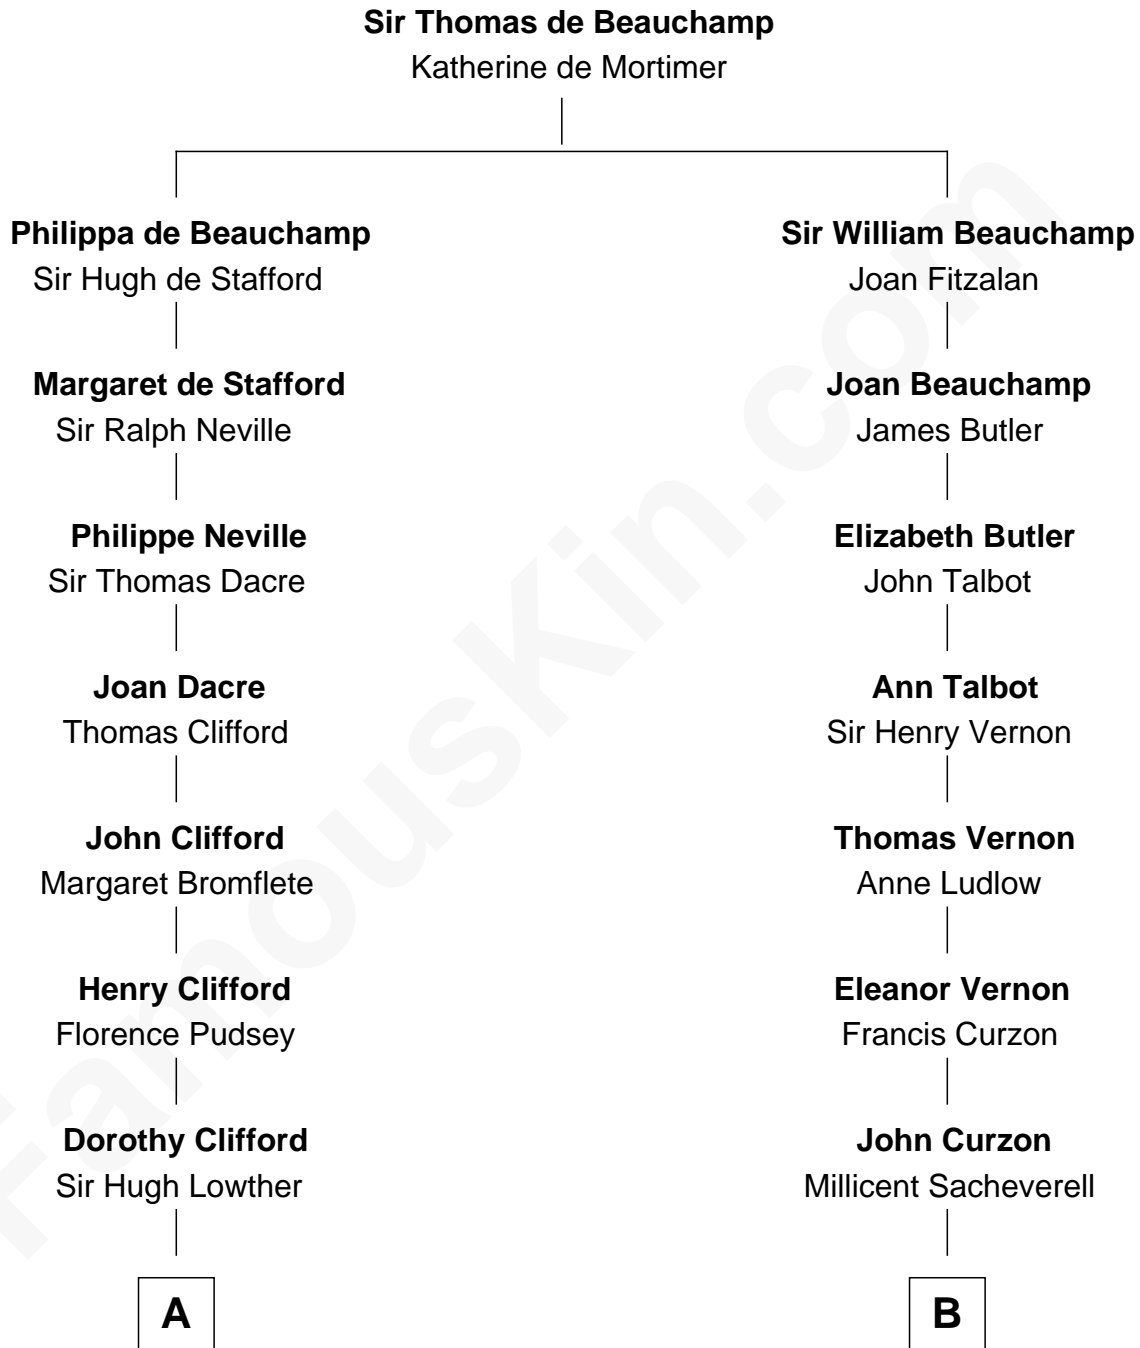

FamousKin.com

Relationship Chart of Fletcher Christian

Leader of the mutiny on the Bounty

15th cousin 4 times removed of

Oliver Platt

Movie Actor

C

Eileen Burden
Walter Maynard

Sheila Maynard
Nicholas Platt

Oliver Platt
Movie Actor

FamousKin.com