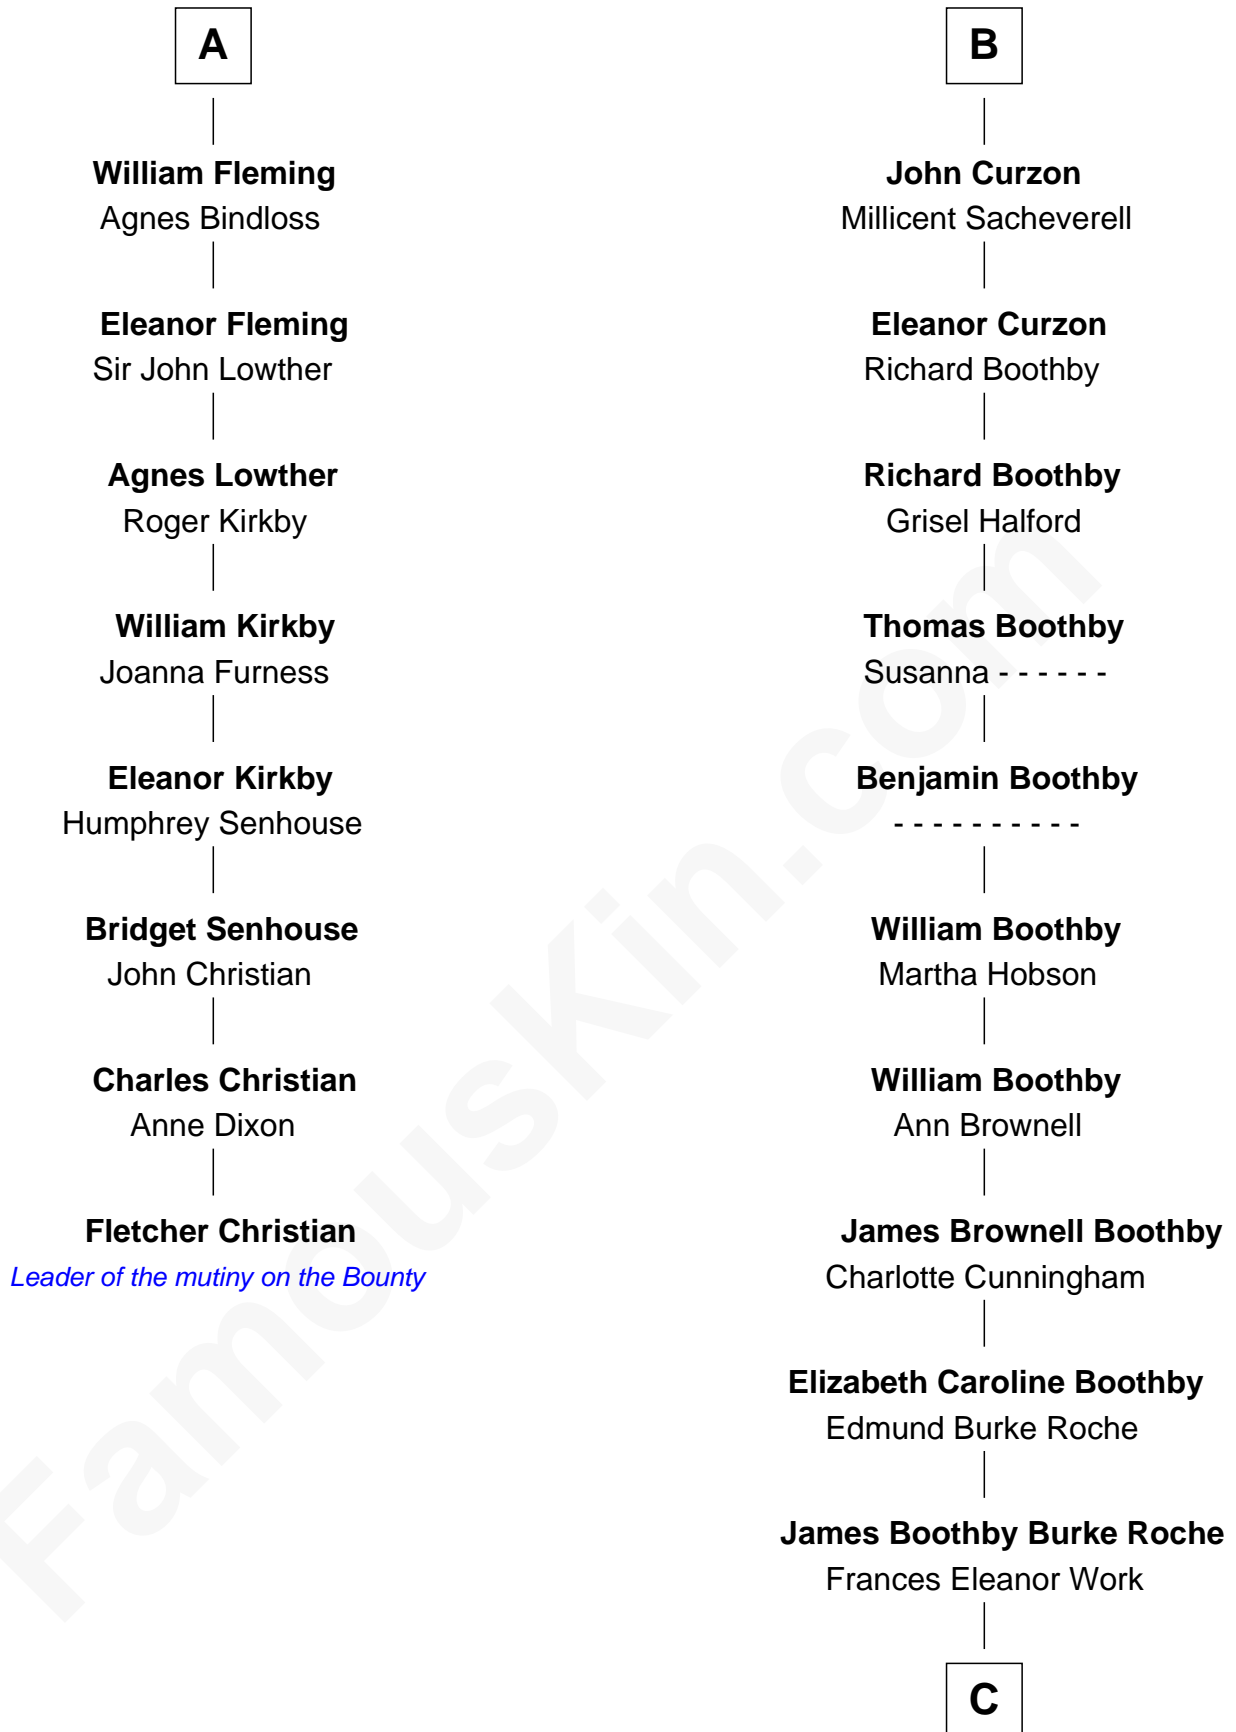

FamousKin.com

Relationship Chart of Fletcher Christian

Leader of the mutiny on the Bounty

14th cousin 6 times removed of

Oliver Platt

Movie Actor

Edward III, King of England

Philippa of Hainault

C

Cynthia Burke Roche

Arthur Scott Burden

Eileen Burden

Walter Maynard

Sheila Maynard

Nicholas Platt

Oliver Platt