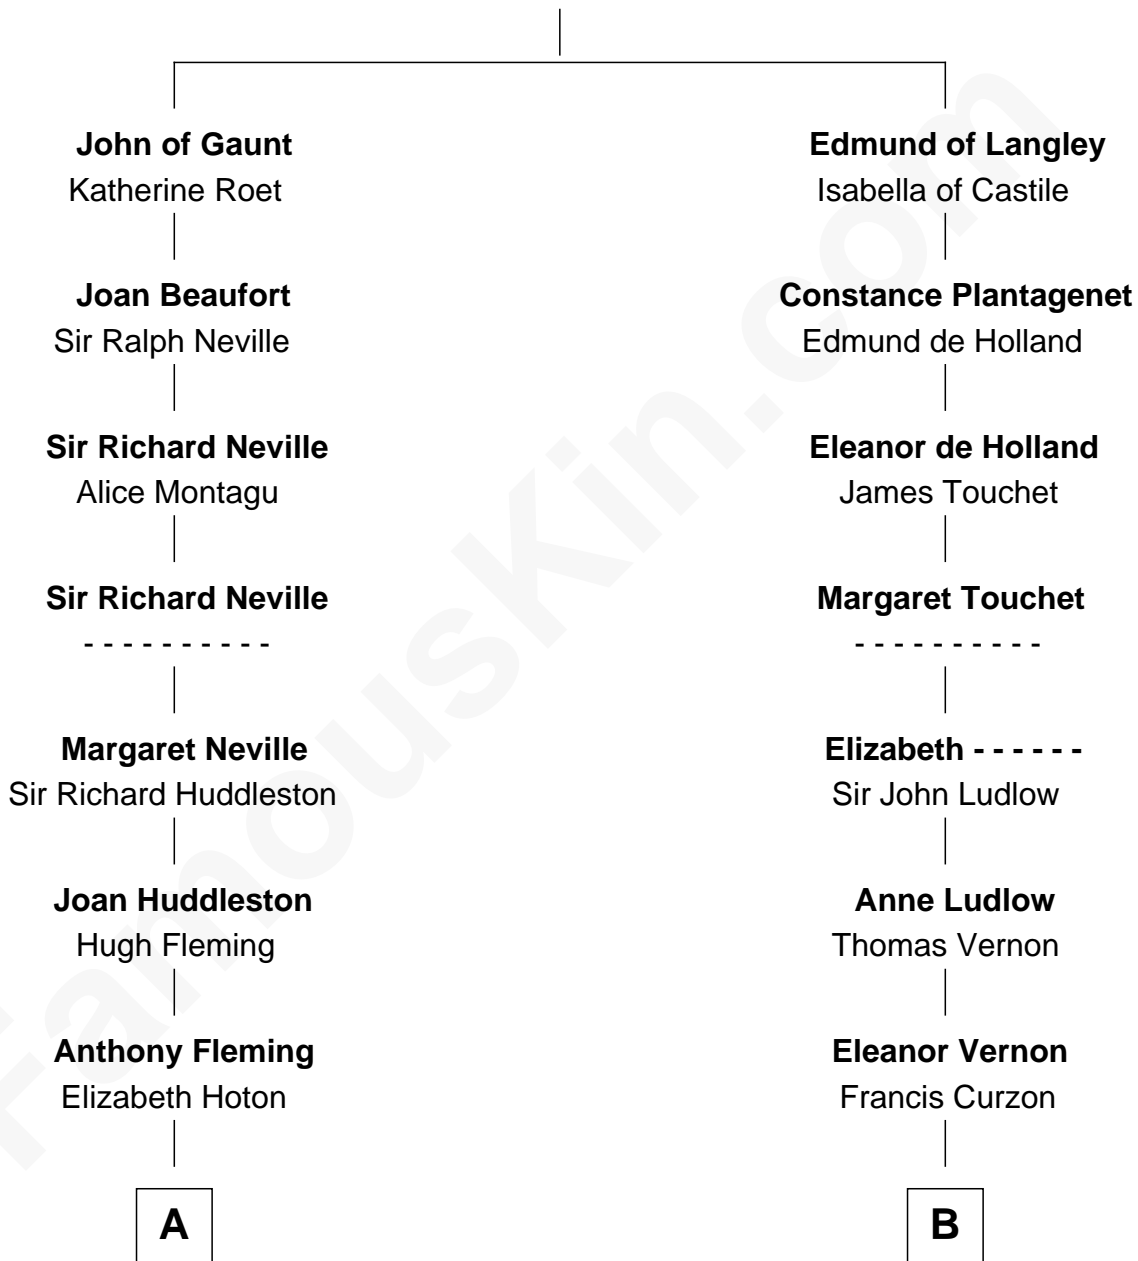

FamousKin.com

Relationship Chart of Fletcher Christian

Leader of the mutiny on the Bounty

14th cousin 6 times removed of

Oliver Platt

Movie Actor

Edward III, King of England

Philippa of Hainault

C

Cynthia Burke Roche

Arthur Scott Burden

Eileen Burden

Walter Maynard

Sheila Maynard

Nicholas Platt

Oliver Platt