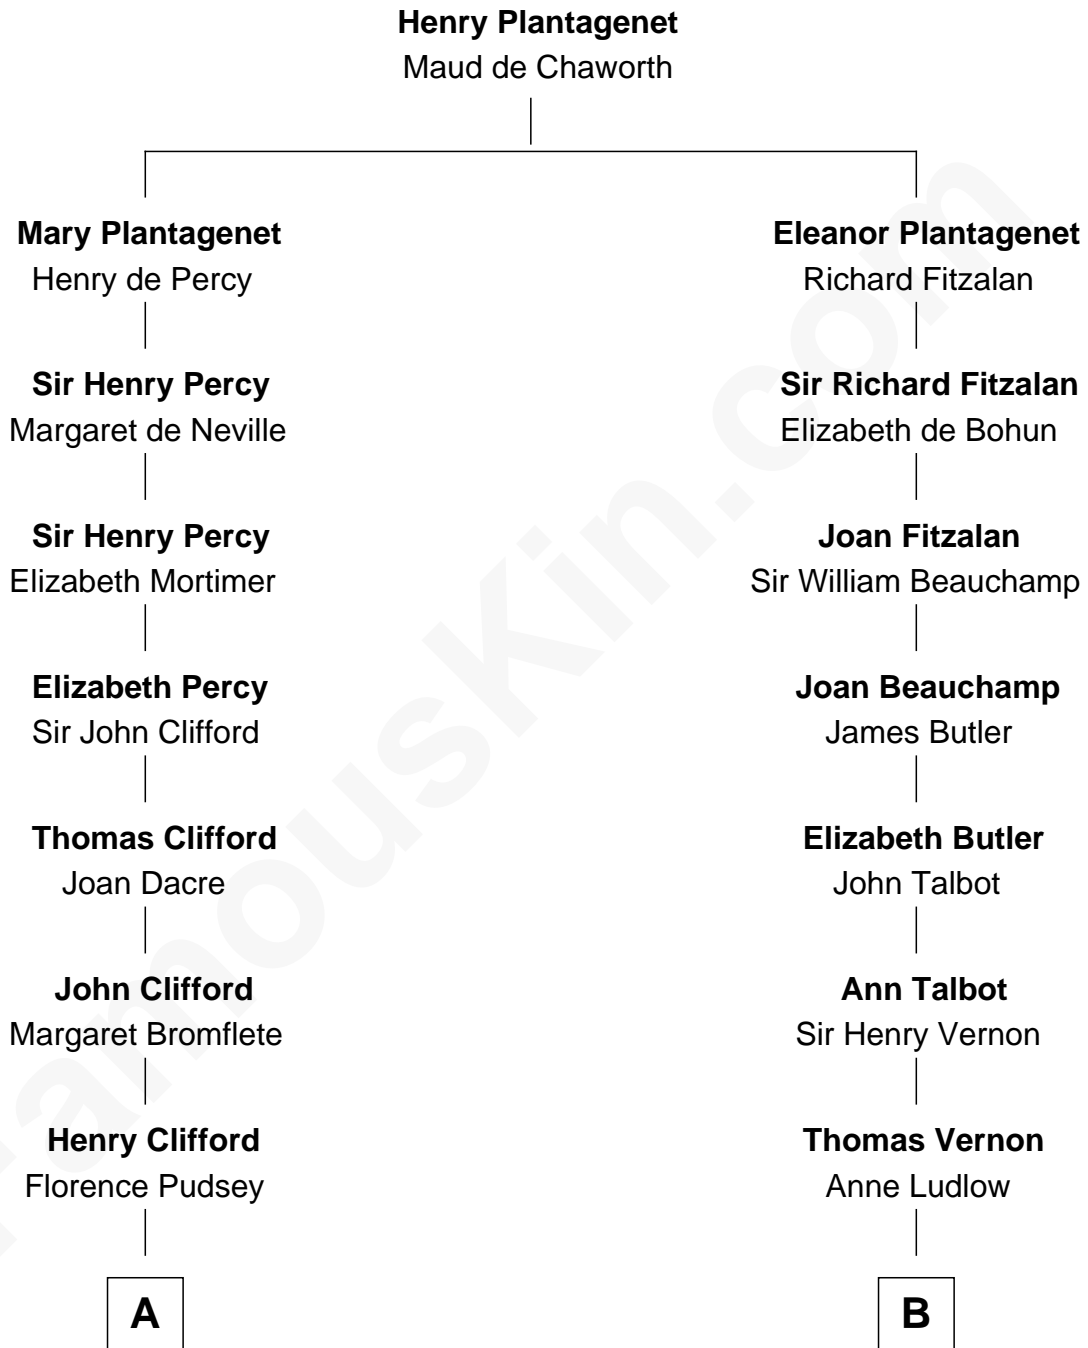

FamousKin.com

Relationship Chart of Fletcher Christian

Leader of the mutiny on the Bounty

16th cousin 5 times removed of

Oliver Platt

Movie Actor

C

James Boothby Burke Roche

Frances Eleanor Work

Cynthia Burke Roche

Arthur Scott Burden

Eileen Burden

Walter Maynard

Sheila Maynard

Nicholas Platt

Oliver Platt