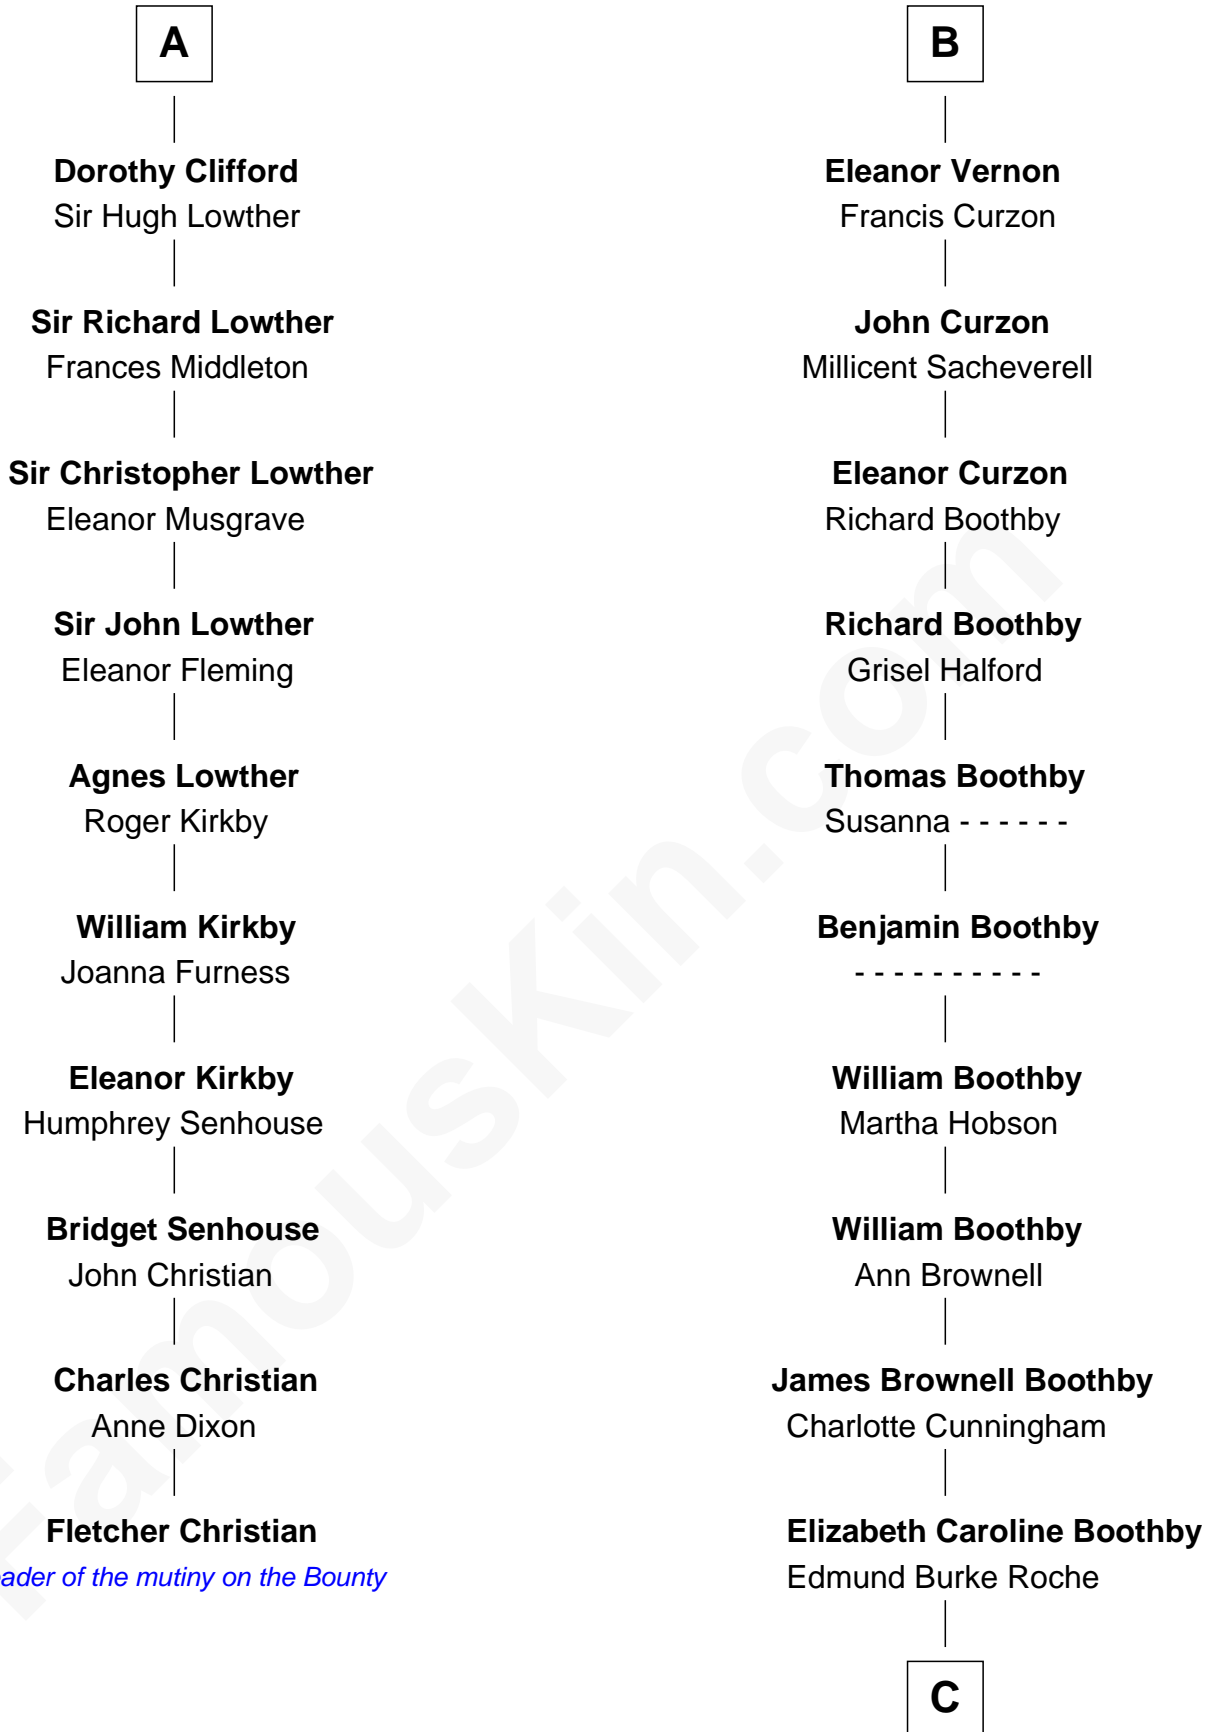

FamousKin.com

Relationship Chart of Fletcher Christian

Leader of the mutiny on the Bounty

16th cousin 5 times removed of

Oliver Platt

Movie Actor

C

James Boothby Burke Roche

Frances Eleanor Work

Cynthia Burke Roche

Arthur Scott Burden

Eileen Burden

Walter Maynard

Sheila Maynard

Nicholas Platt

Oliver Platt