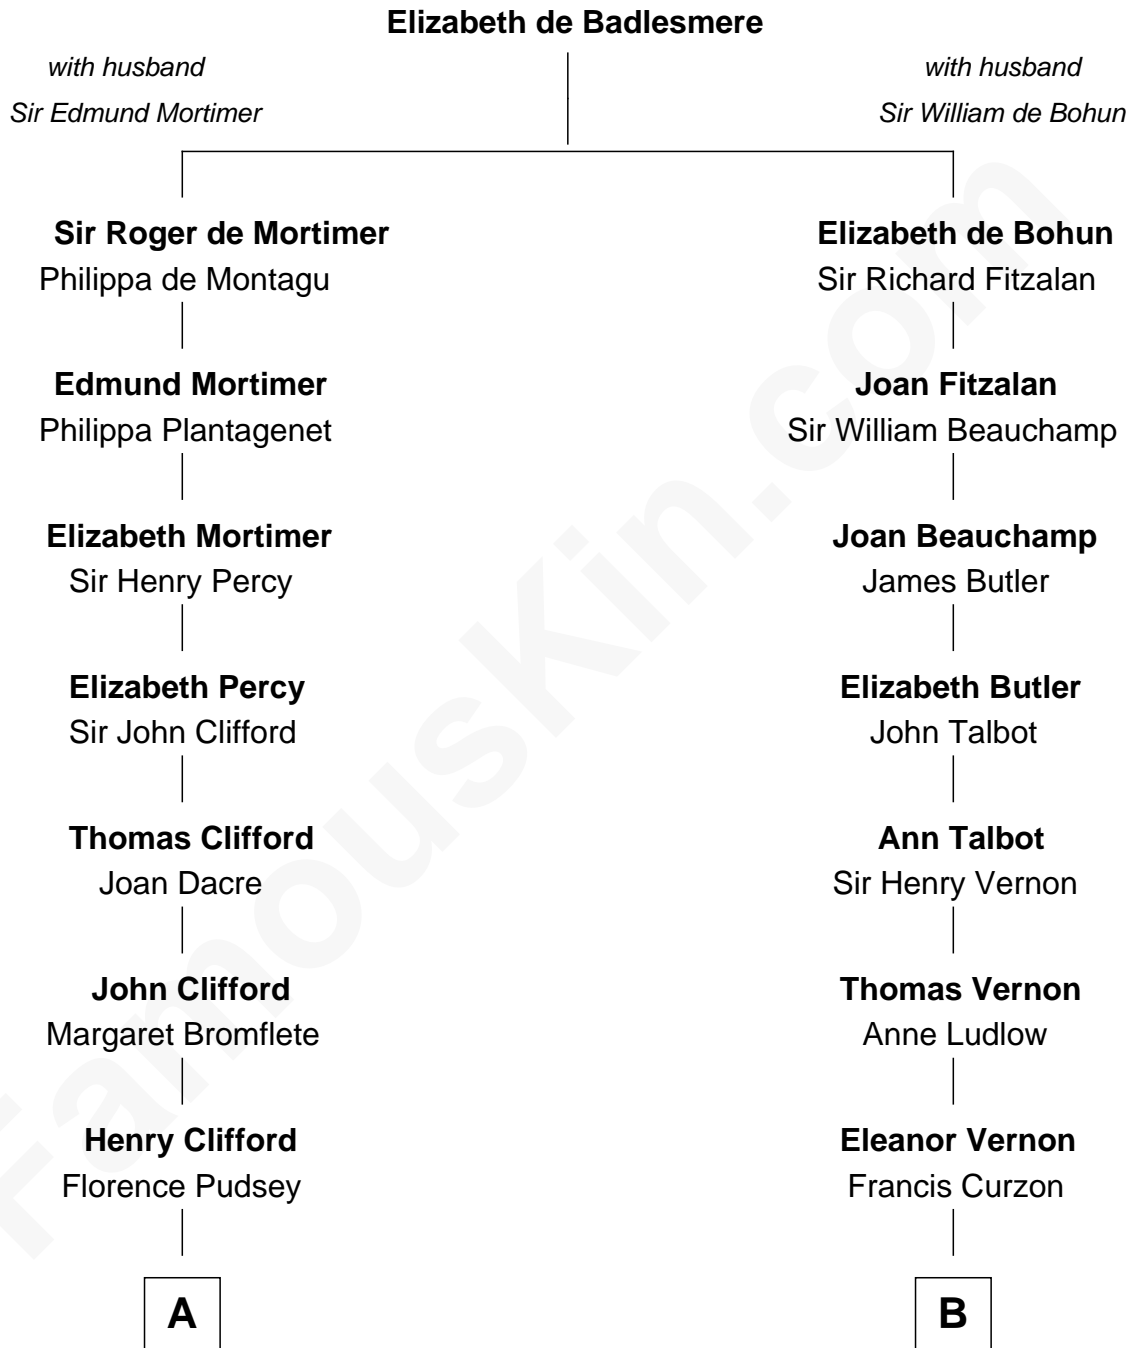

FamousKin.com

Relationship Chart of Fletcher Christian

Leader of the mutiny on the Bounty

16th cousin 4 times removed of

Oliver Platt

Movie Actor

C

Cynthia Burke Roche

Arthur Scott Burden

Eileen Burden

Walter Maynard

Sheila Maynard

Nicholas Platt

Oliver Platt

Movie Actor

FamousKin.com