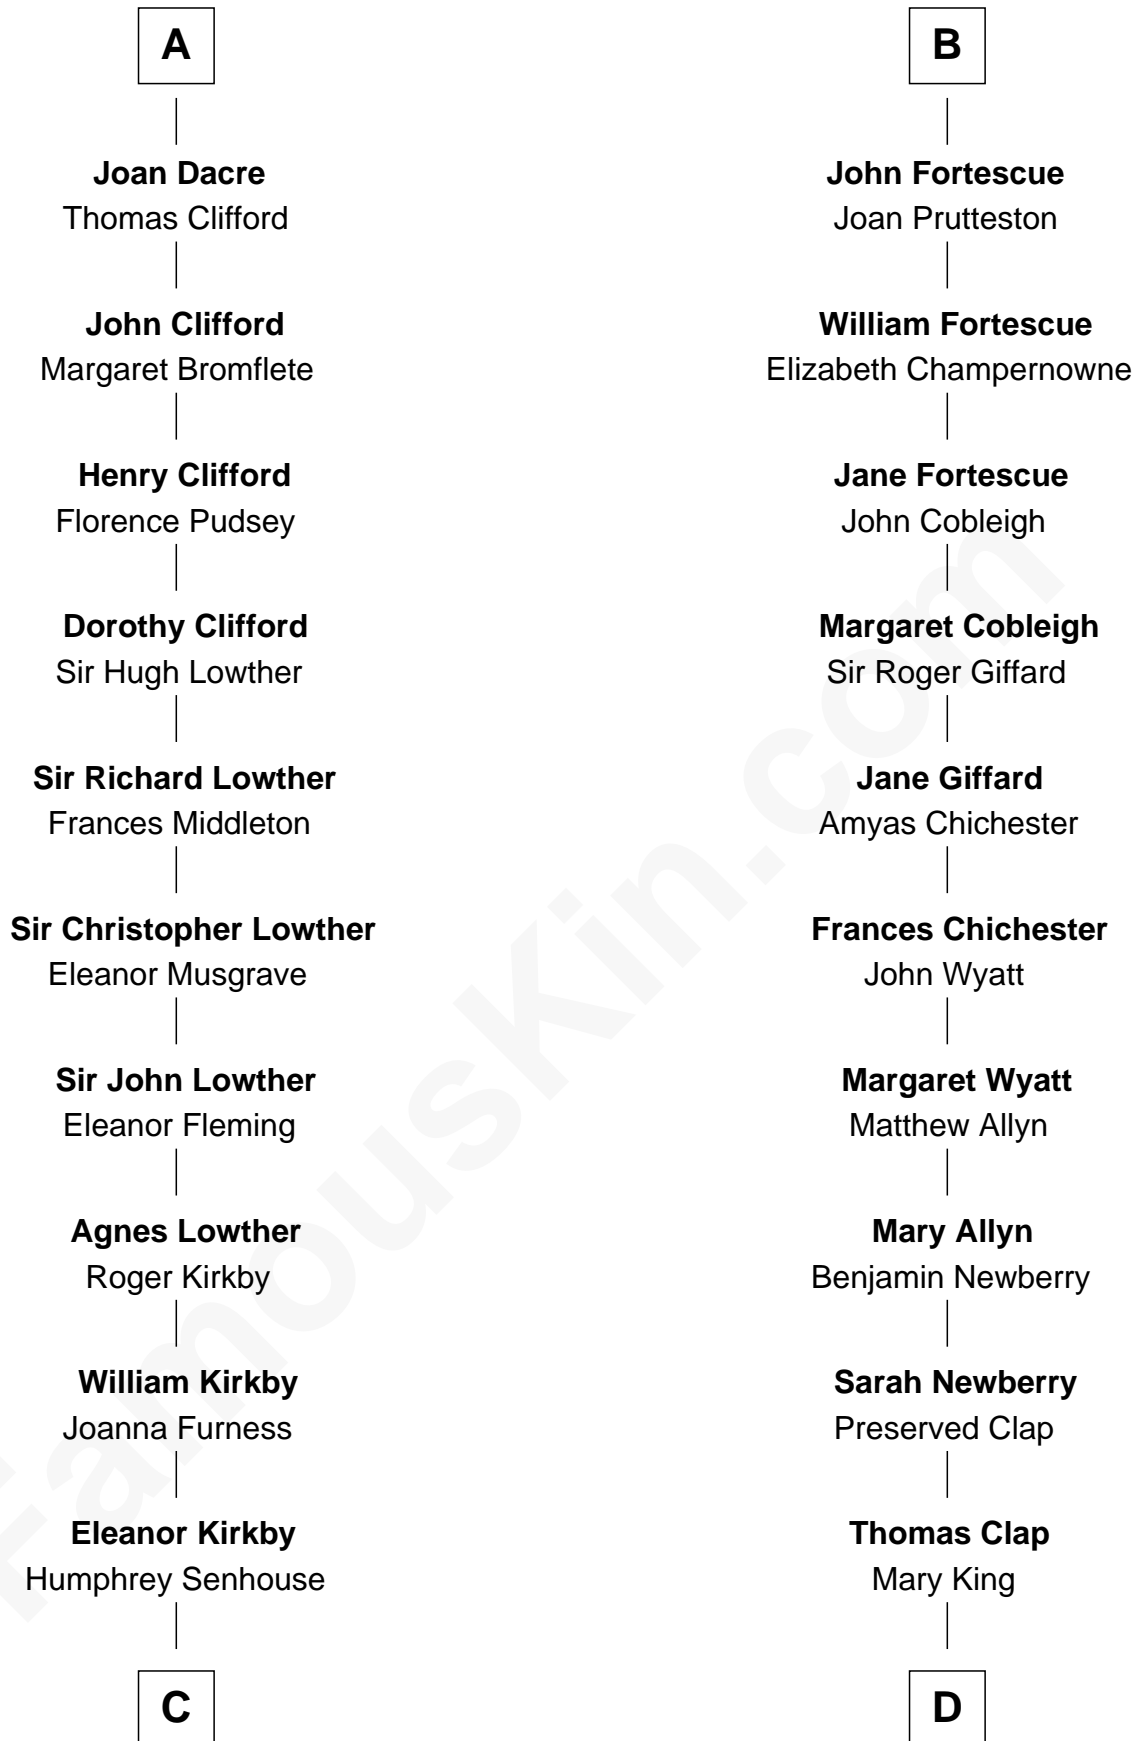

FamousKin.com

Relationship Chart of Fletcher Christian

Leader of the mutiny on the Bounty

19th cousin 1 time removed of

Lewis Henry Morgan
Pioneering Anthropologist

C

Bridget Senhouse

John Christian

Charles Christian

Anne Dixon

Fletcher Christian

Leader of the mutiny on the Bounty

D

Elijah Clap

Mary Benton

Mary Clap

Lemuel Steele

Harriet Steele

Jedediah Morgan

Lewis Henry Morgan

Pioneering Anthropologist

FamousKin.com