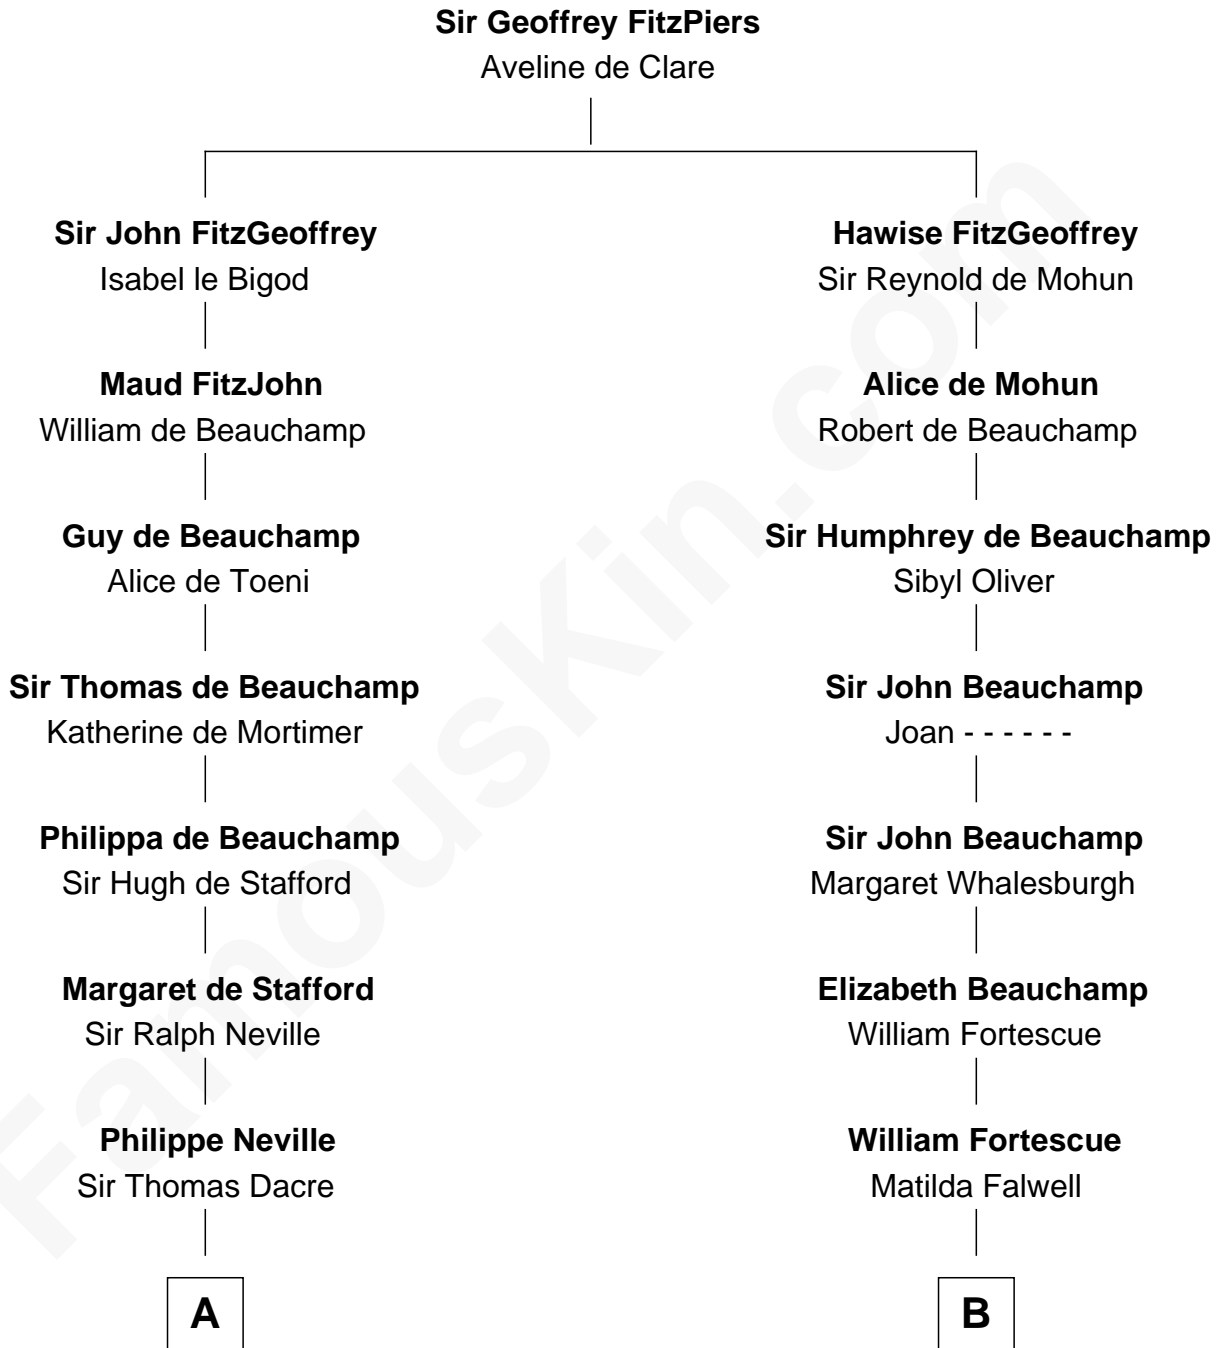

FamousKin.com

Relationship Chart of Fletcher Christian

Leader of the mutiny on the Bounty

19th cousin 1 time removed of

Lewis Henry Morgan
Pioneering Anthropologist

C

Bridget Senhouse

John Christian

Charles Christian

Anne Dixon

Fletcher Christian

Leader of the mutiny on the Bounty

D

Elijah Clap

Mary Benton

Mary Clap

Lemuel Steele

Harriet Steele

Jedediah Morgan

Lewis Henry Morgan

Pioneering Anthropologist

FamousKin.com