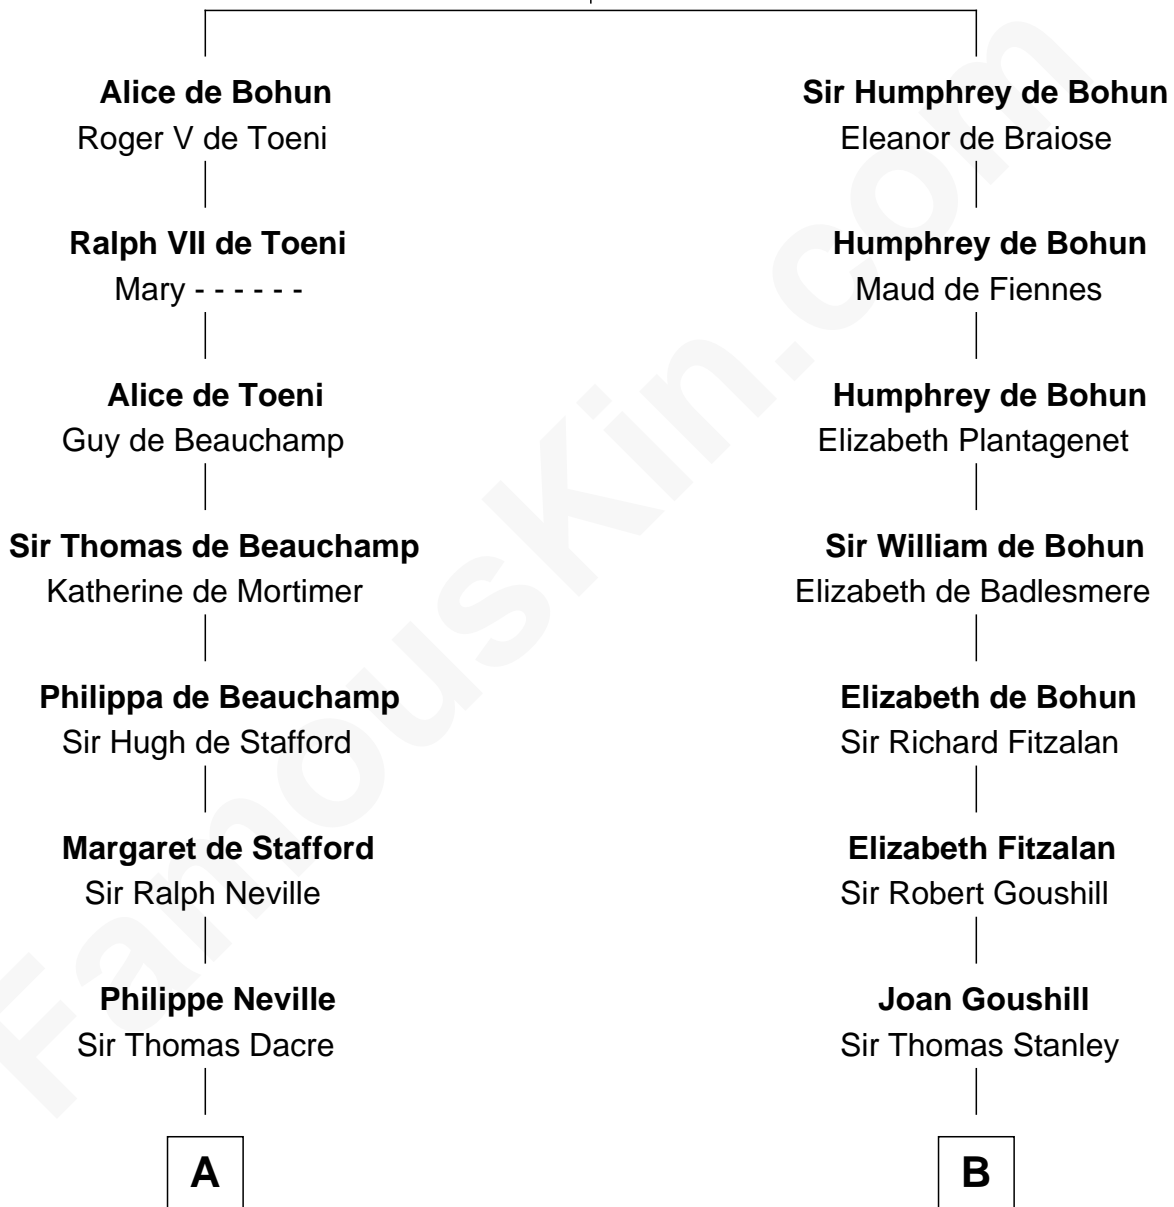

FamousKin.com

Relationship Chart of Fletcher Christian

Leader of the mutiny on the Bounty

19th cousin 2 times removed of

Thomas Hunt Morgan

Nobel Prize Winner in Physiology or Medicine

Sir Humphrey de Bohun

Maud of Eu

C

Bridget Senhouse

John Christian

Charles Christian

Anne Dixon

Fletcher Christian

Leader of the mutiny on the Bounty