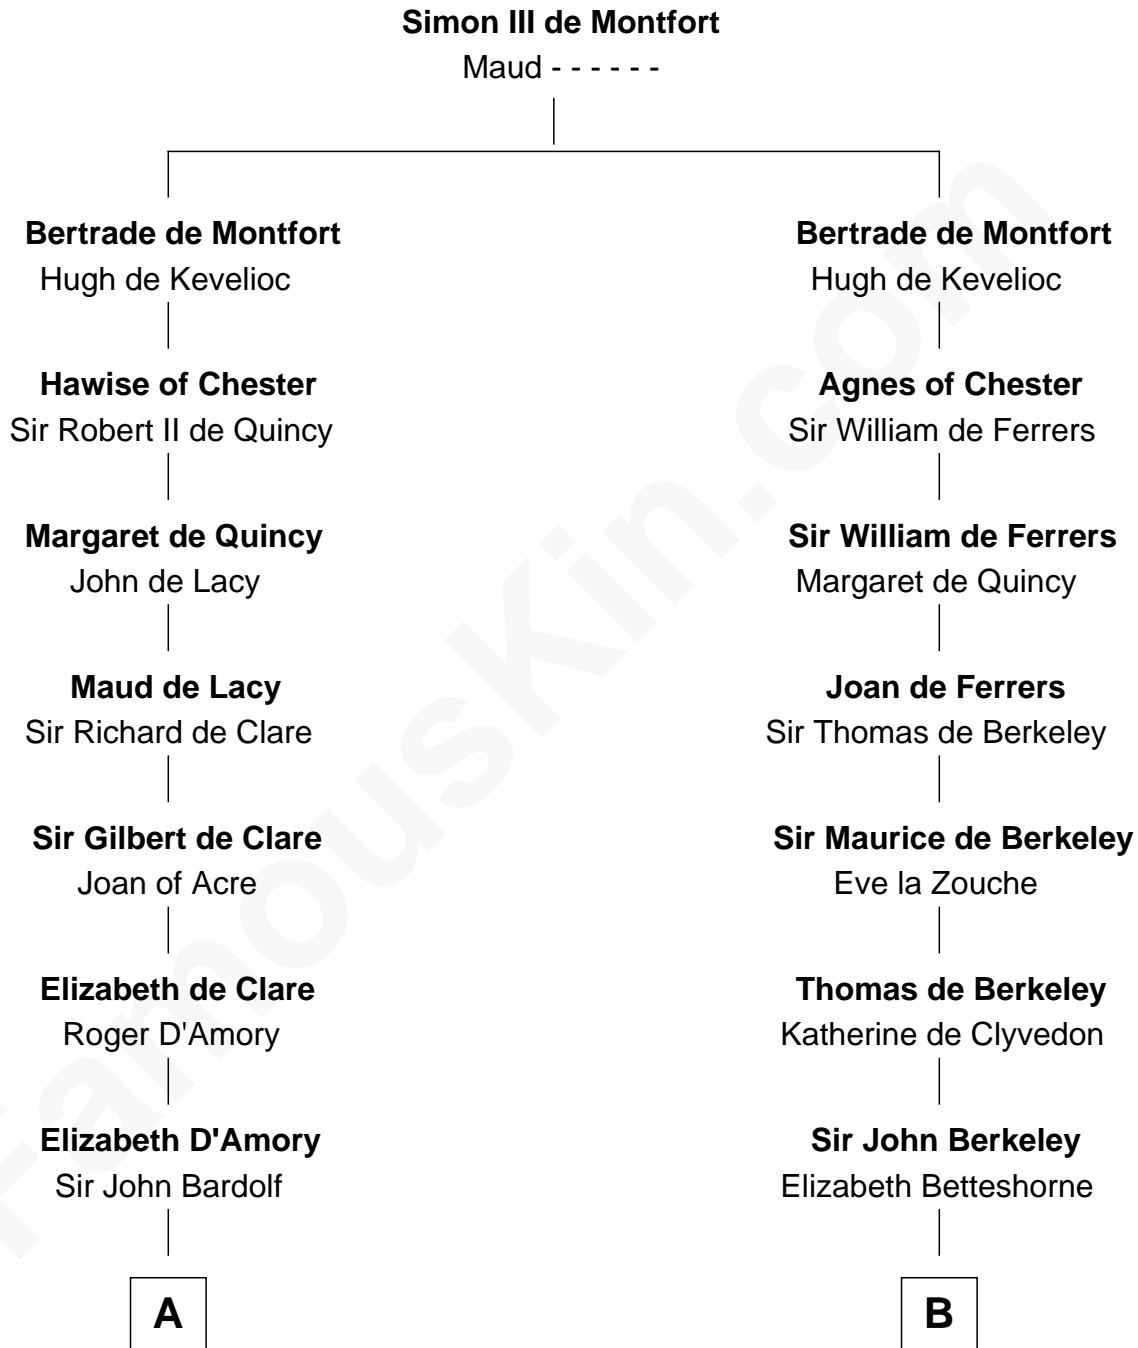

# FamousKin.com

## Relationship Chart of Fletcher Christian

*Leader of the mutiny on the Bounty*

20th cousin of

**Marjorie Post**

*Founder of General Foods*

**C**

**Humphrey Senhouse**

Eleanor Kirkby

**Bridget Senhouse**

John Christian

**Charles Christian**

Anne Dixon

**Fletcher Christian**

*Leader of the mutiny on the Bounty*

**D**

**Erastus Lathrop**