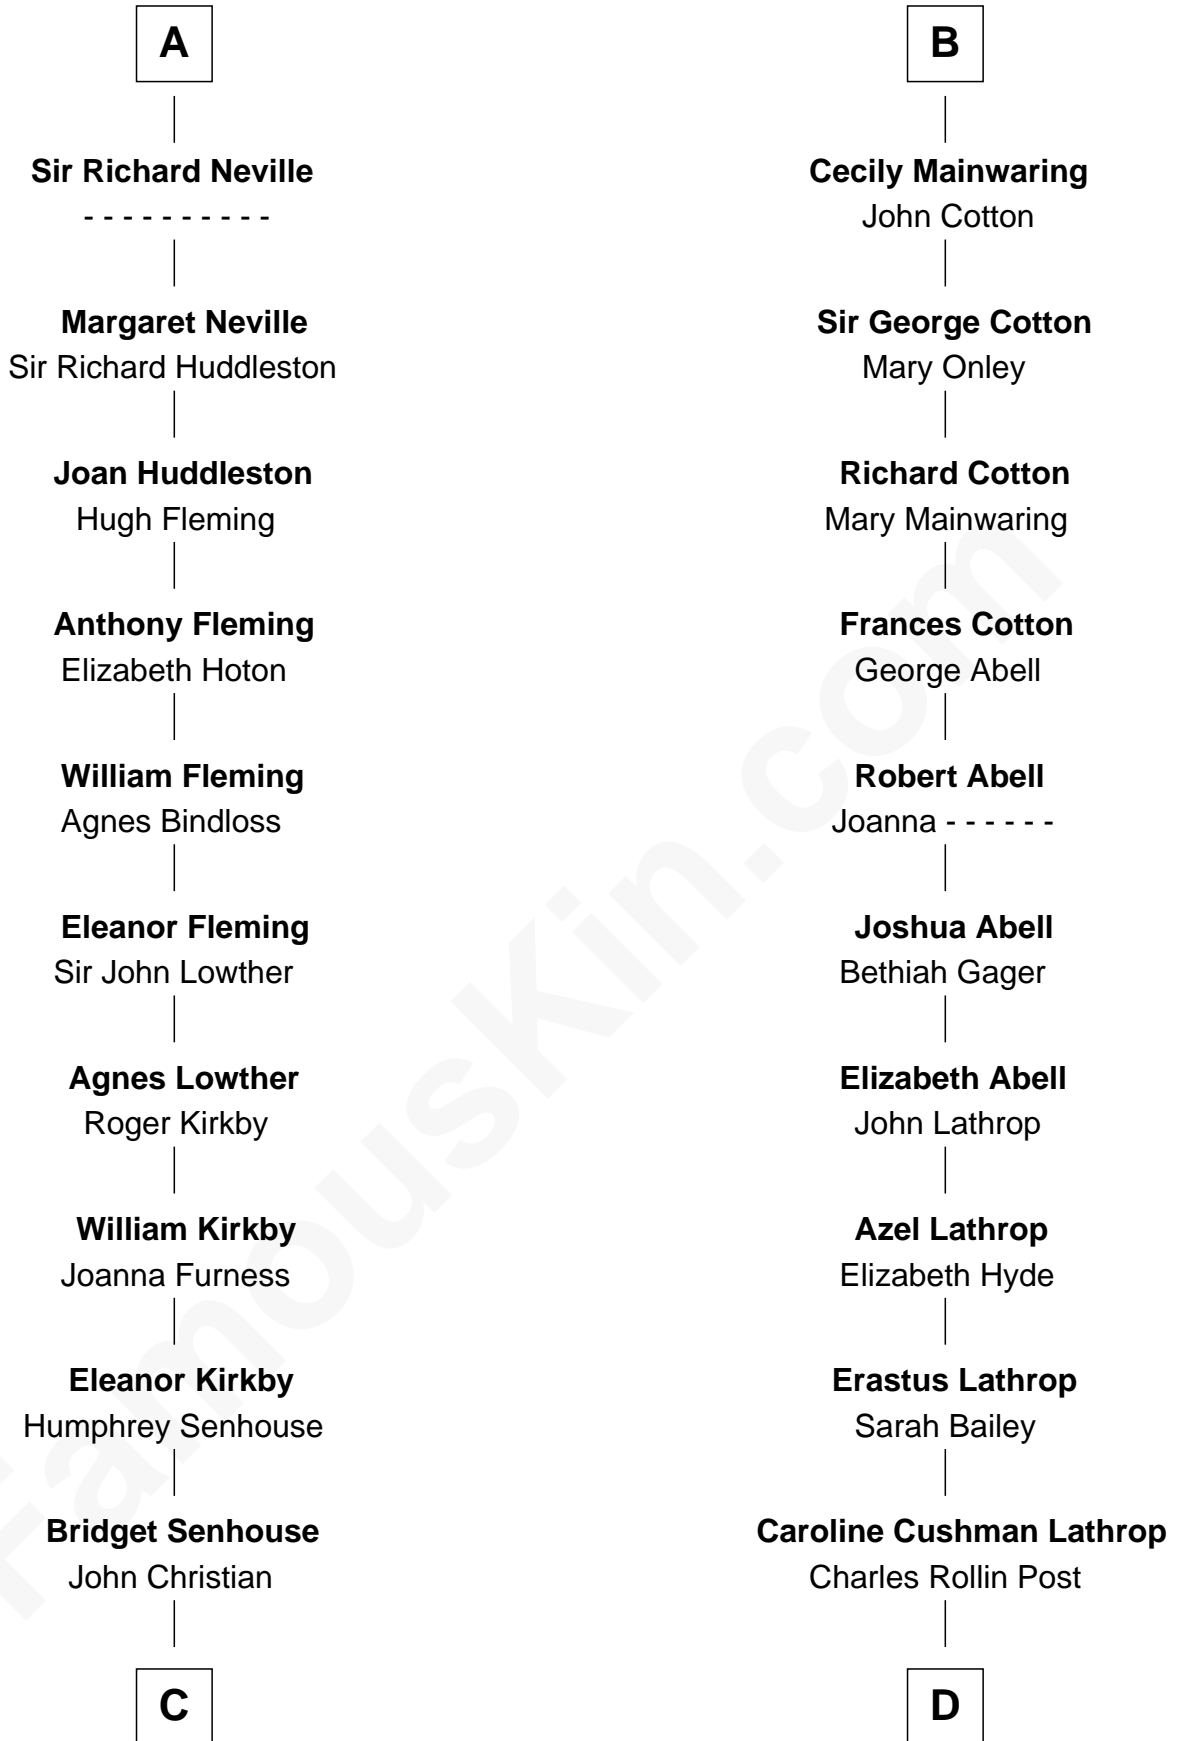

## Relationship Chart of Fletcher Christian

*Leader of the mutiny on the Bounty*

18th cousin of

**Marjorie Post**

*Founder of General Foods*

**C**

**Charles Christian**

Anne Dixon

**Fletcher Christian**

*Leader of the mutiny on the Bounty*

**D**

**Charles William Post**

Elle Letitia Merriweather

**Marjorie Post**

*Founder of General Foods*

FamousKin.com