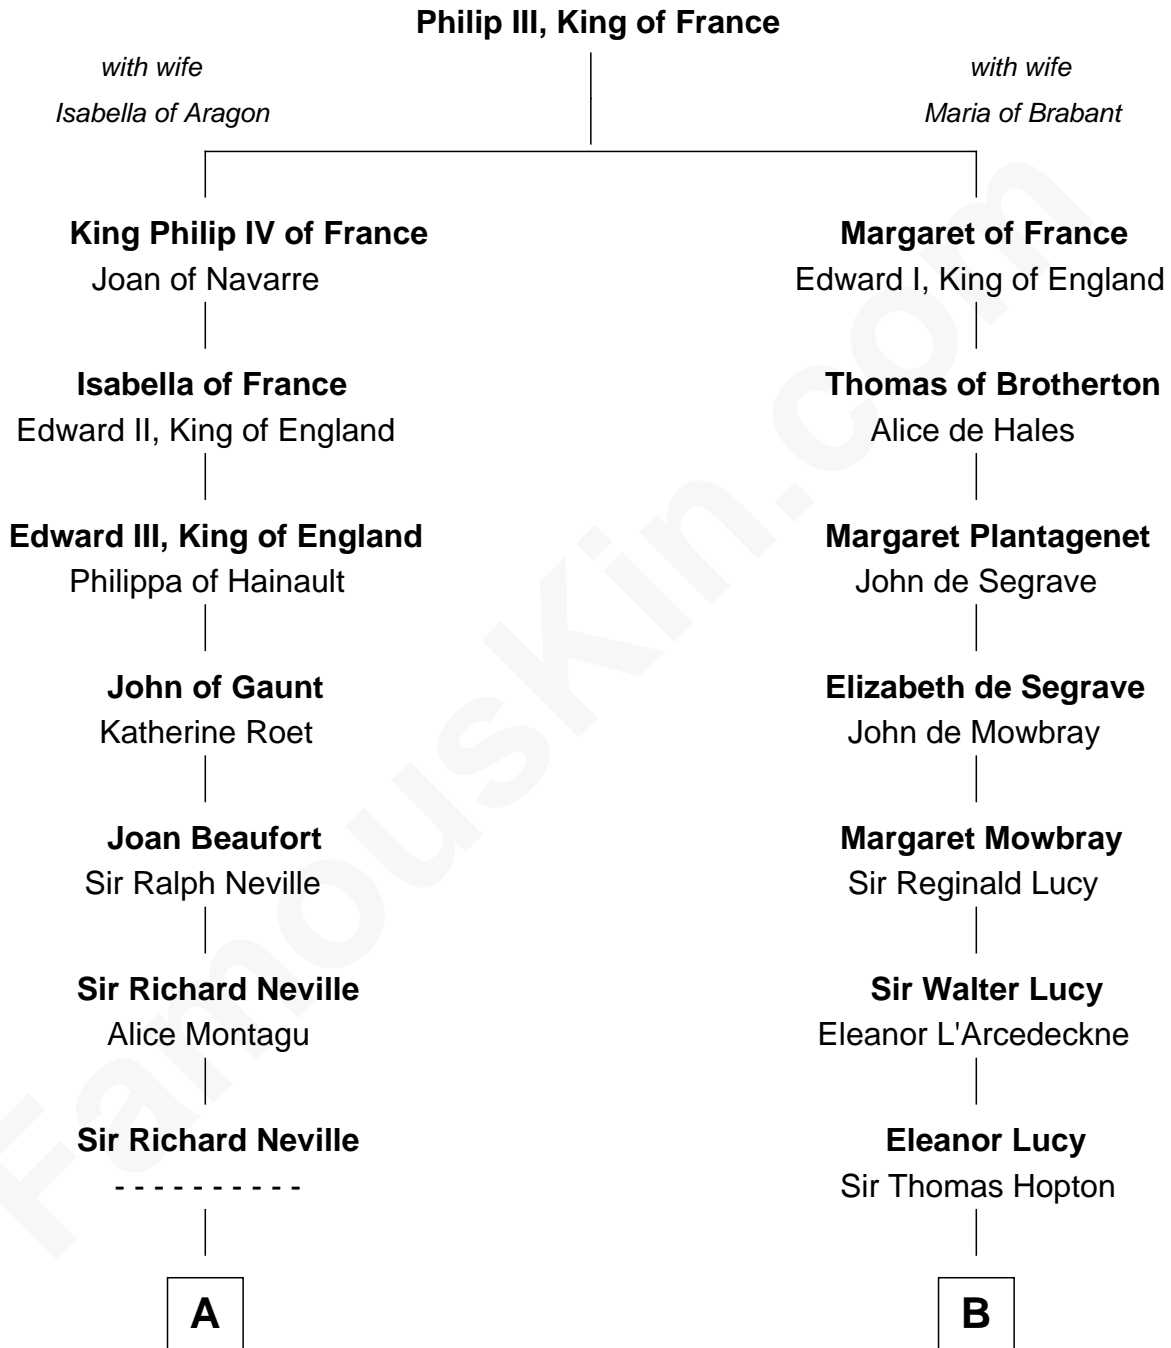

FamousKin.com

Relationship Chart of Fletcher Christian

Leader of the mutiny on the Bounty

17th cousin 4 times removed of

Marjorie Post

Founder of General Foods

C

Azel Lathrop
Elizabeth Hyde

Erastus Lathrop
Sarah Bailey

Caroline Cushman Lathrop
Charles Rollin Post

Charles William Post
Elle Letitia Merriweather

Marjorie Post
Founder of General Foods

FamousKin.com