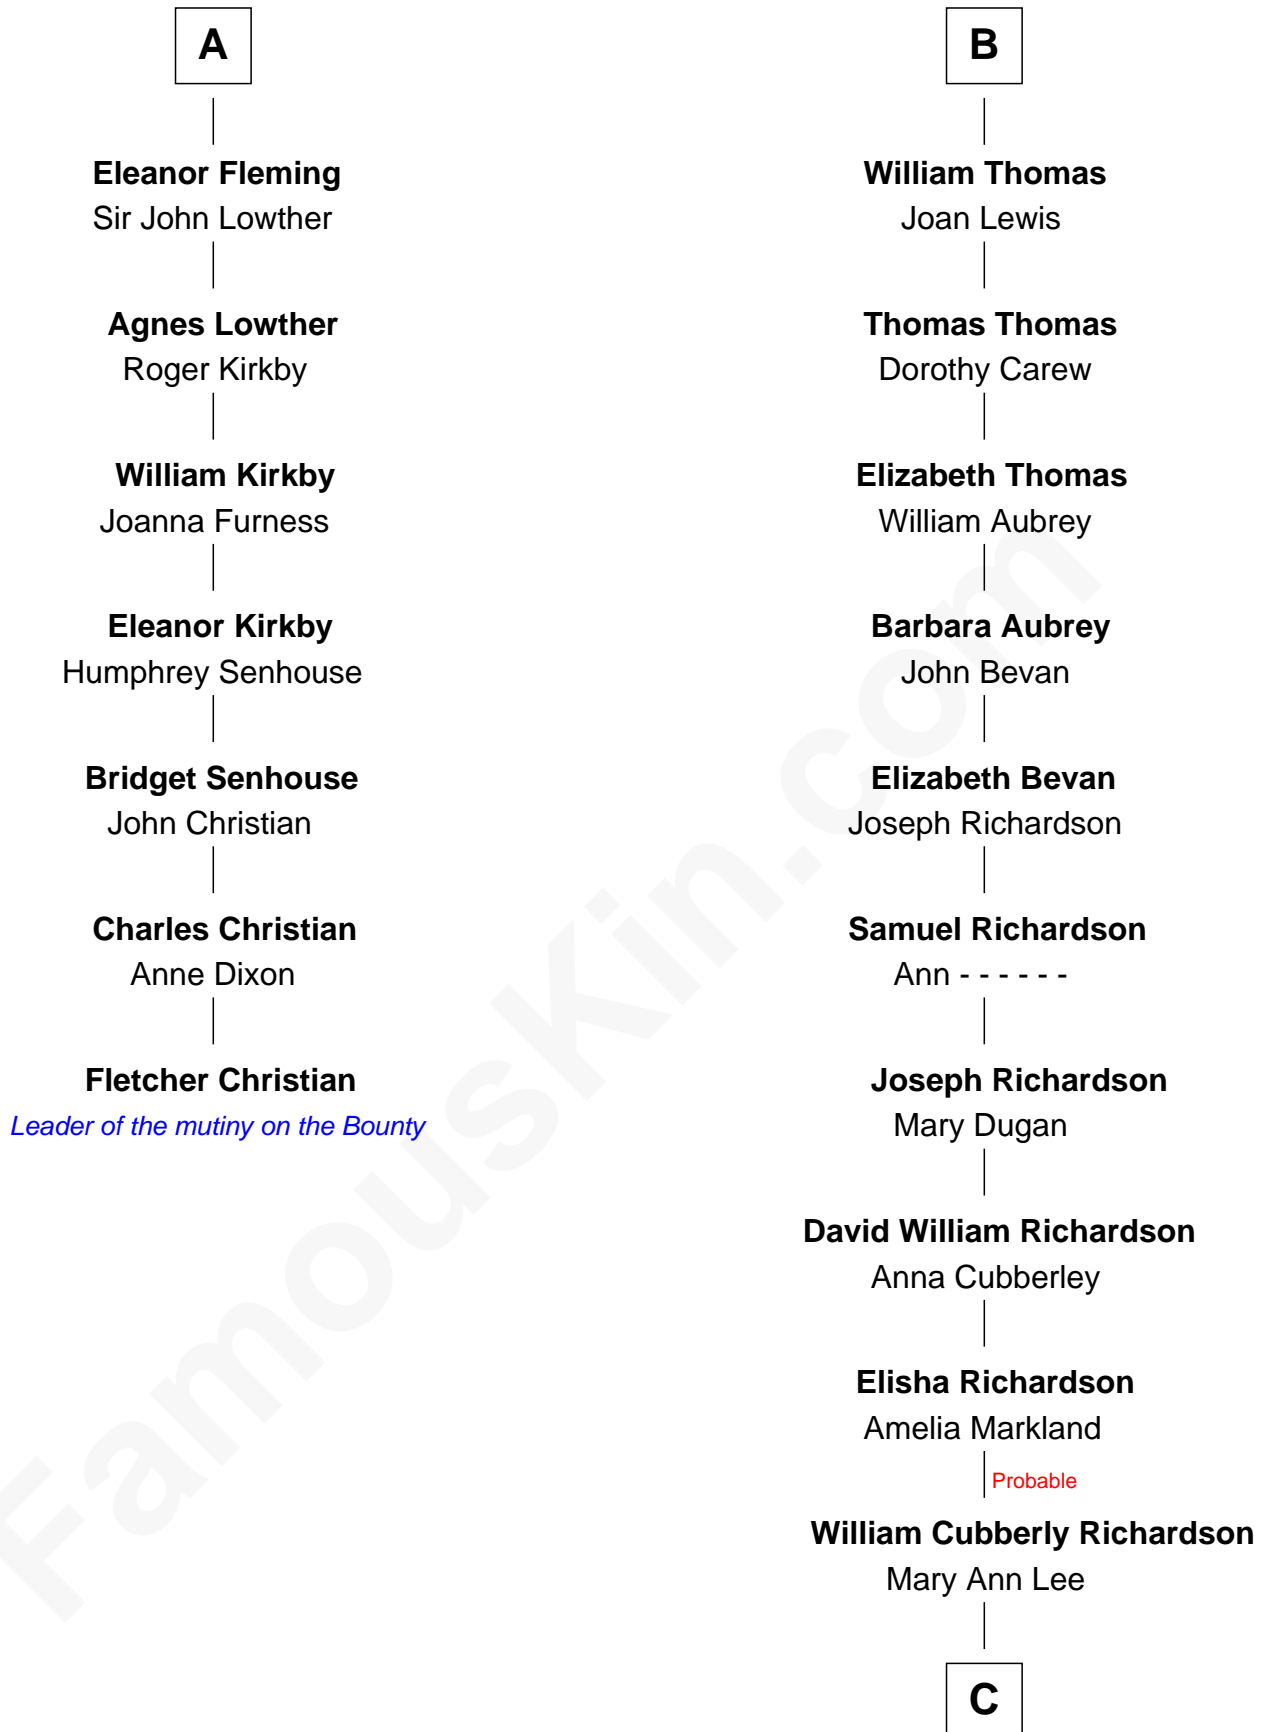

FamousKin.com

Relationship Chart of Fletcher Christian

Leader of the mutiny on the Bounty

13th cousin 7 times removed of

Sally Ride

1st American Woman in Space

C

Charles Everroad Richardson

Blanche Gibson

Jennie Mae Richardson

Thomas Vernam Ride

Dale Burdell Ride

Carol Joyce Anderson

Sally Ride

1st American Woman in Space

FamousKin.com