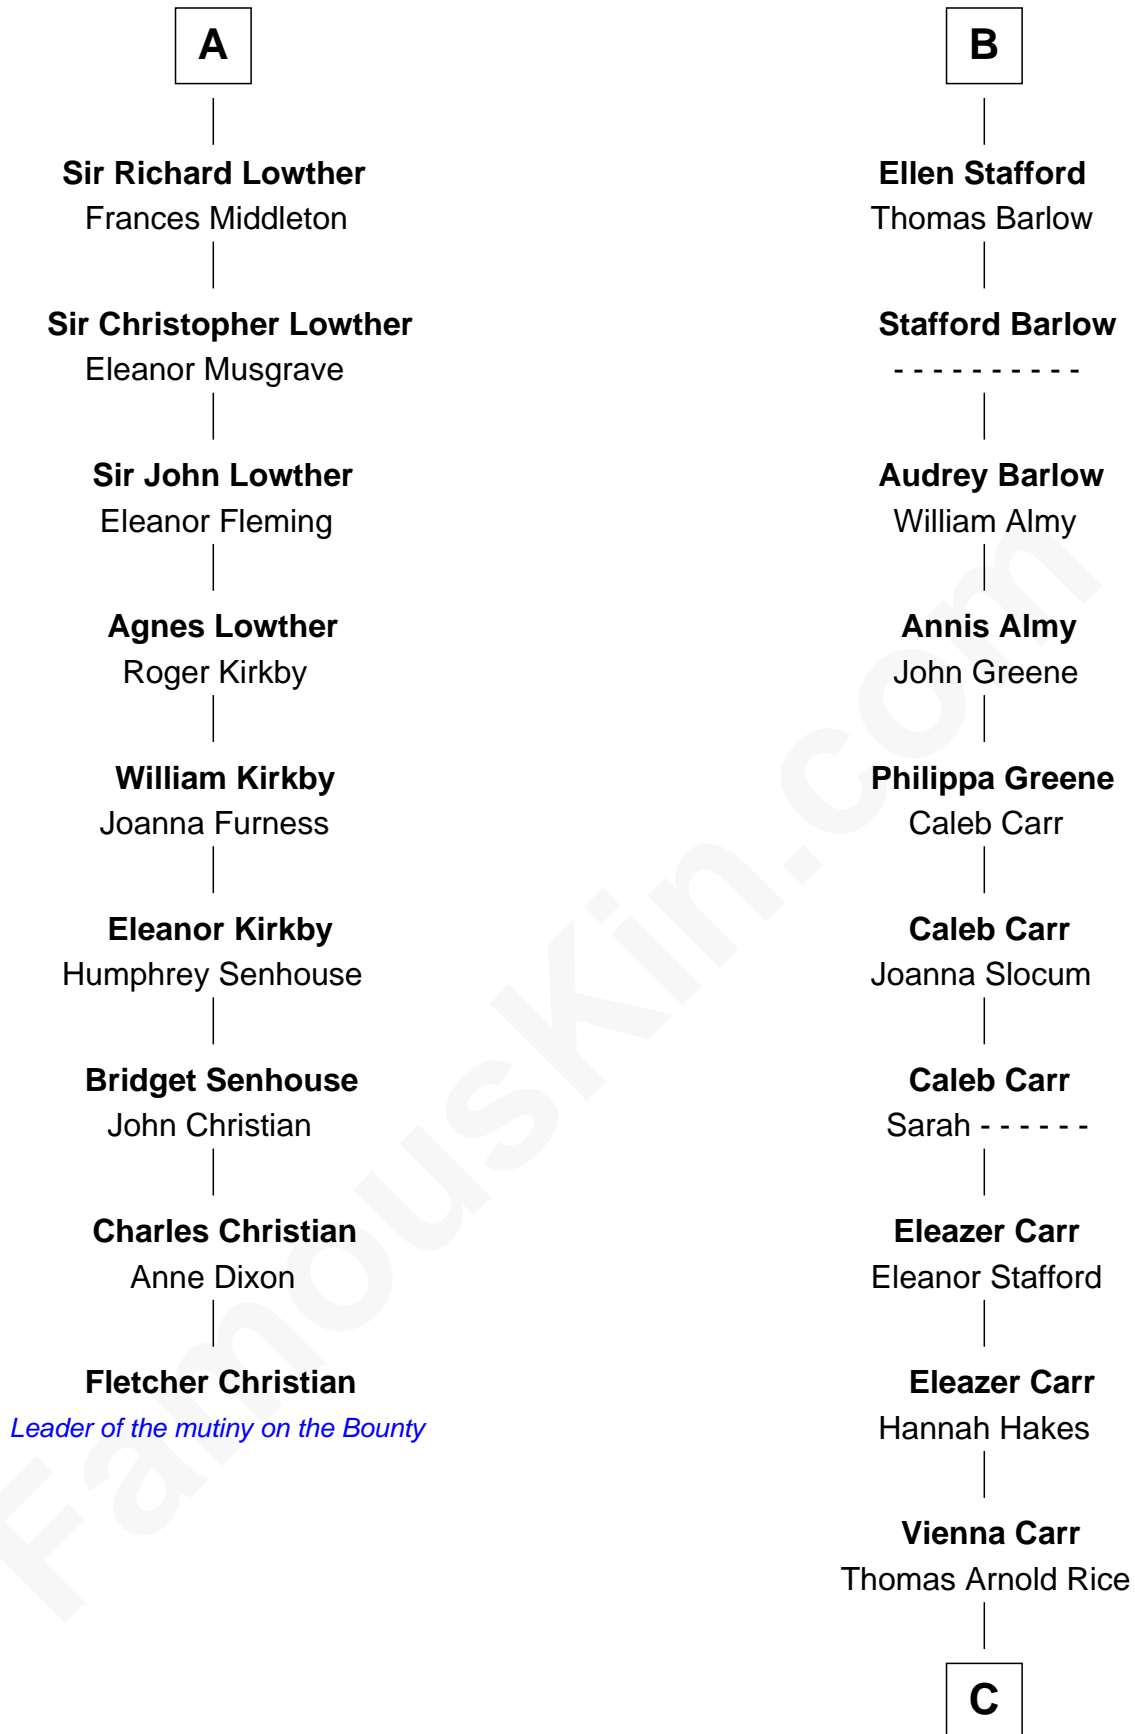

FamousKin.com

Relationship Chart of Fletcher Christian

Leader of the mutiny on the Bounty

15th cousin 5 times removed of

Charlie Munger

Vice-Chairman of Berkshire Hathaway

C

Caroline A. Rice
William H. Ingham

Helen Vienna Ingham
Charles W. Russell

Florence V. Russell
Alfred Case Munger

Charlie Munger
Vice-Chairman of Berkshire Hathaway