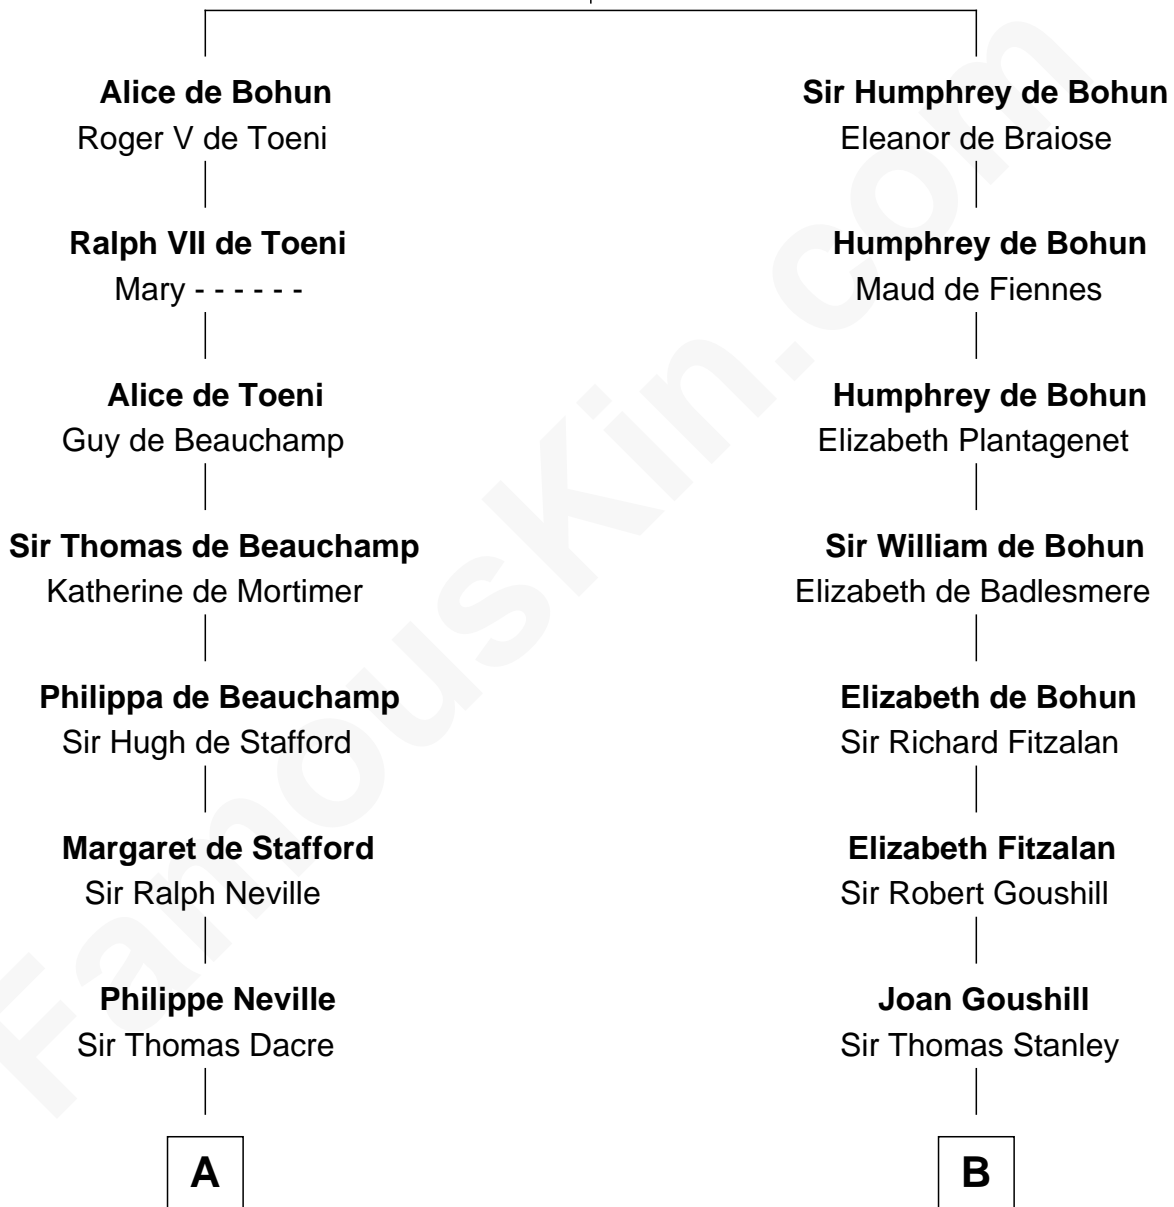

FamousKin.com

Relationship Chart of Fletcher Christian

Leader of the mutiny on the Bounty

17th cousin 2 times removed of

Henry Lee III

9th Governor of Virginia

Sir Humphrey de Bohun

Maud of Eu

C

—
Bridget Senhouse

John Christian

—
Charles Christian

Anne Dixon

—
Fletcher Christian

Leader of the mutiny on the Bounty

FamousKin.com