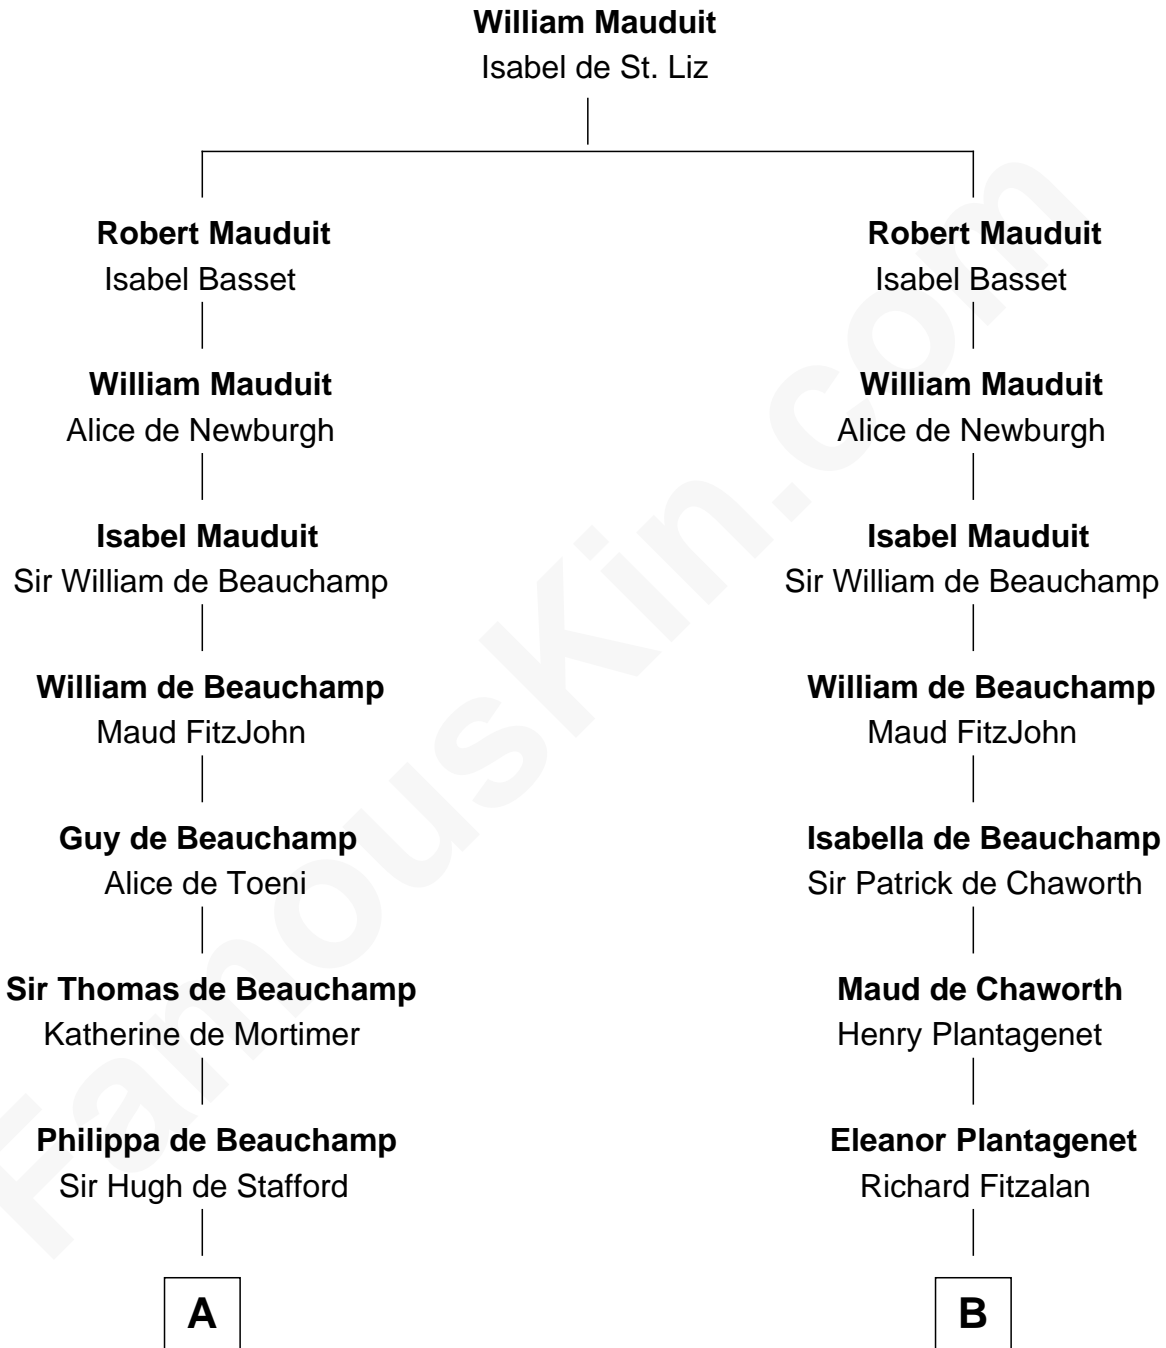

# FamousKin.com

## Relationship Chart of Fletcher Christian

*Leader of the mutiny on the Bounty*

20th cousin 1 time removed of

**Henry Lee III**

*9th Governor of Virginia*

**C**

**William Kirkby**  
Joanna Furness

**Eleanor Kirkby**  
Humphrey Senhouse

**Henry Lee III**  
*Light-Horse Harry*