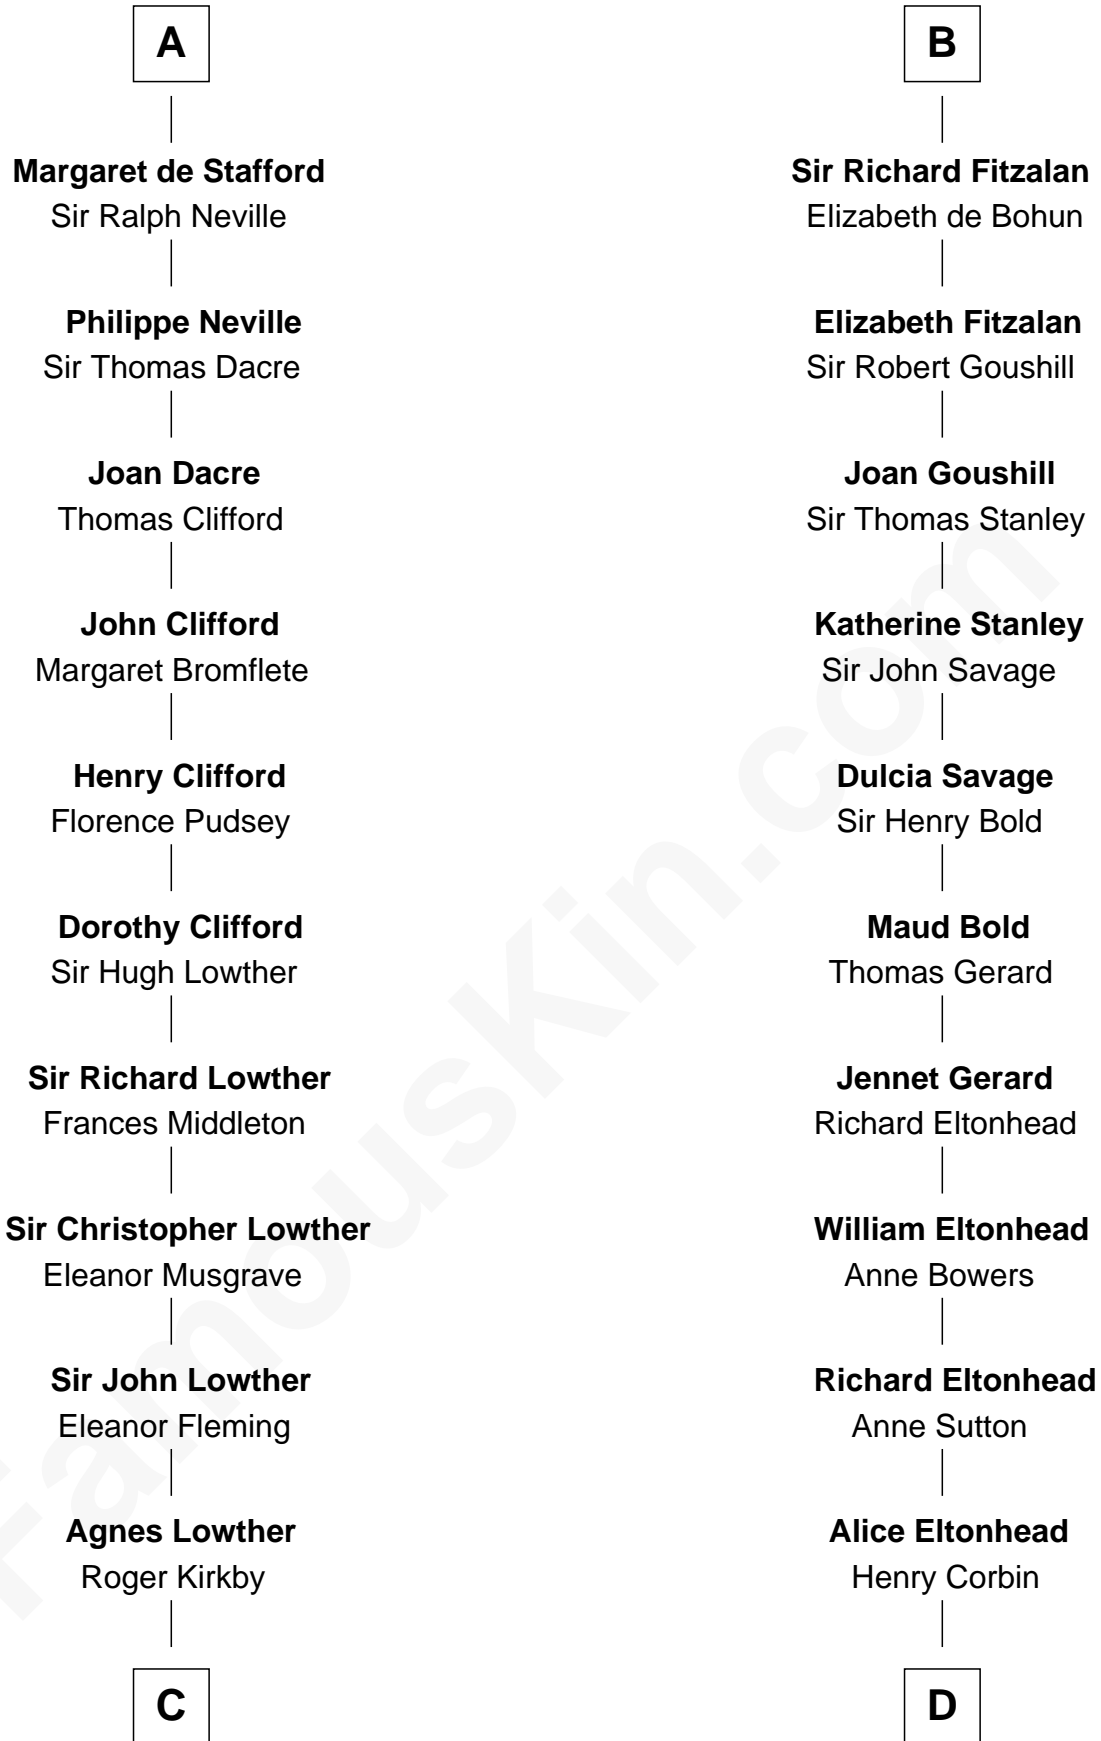

## Relationship Chart of Fletcher Christian

*Leader of the mutiny on the Bounty*

20th cousin 1 time removed of

**Henry Lee III**

*9th Governor of Virginia*

**C**

**William Kirkby**  
Joanna Furness

**Eleanor Kirkby**  
Humphrey Senhouse

**Bridget Senhouse**  
John Christian

**Charles Christian**  
Anne Dixon

**Fletcher Christian**  
*Leader of the mutiny on the Bounty*

**D**

**Laetitia Corbin**  
Richard Lee

**Henry Lee**  
Mary Bland

**Col. Henry Lee**  
Lucy Grymes

**Henry Lee III**  
*Light-Horse Harry*