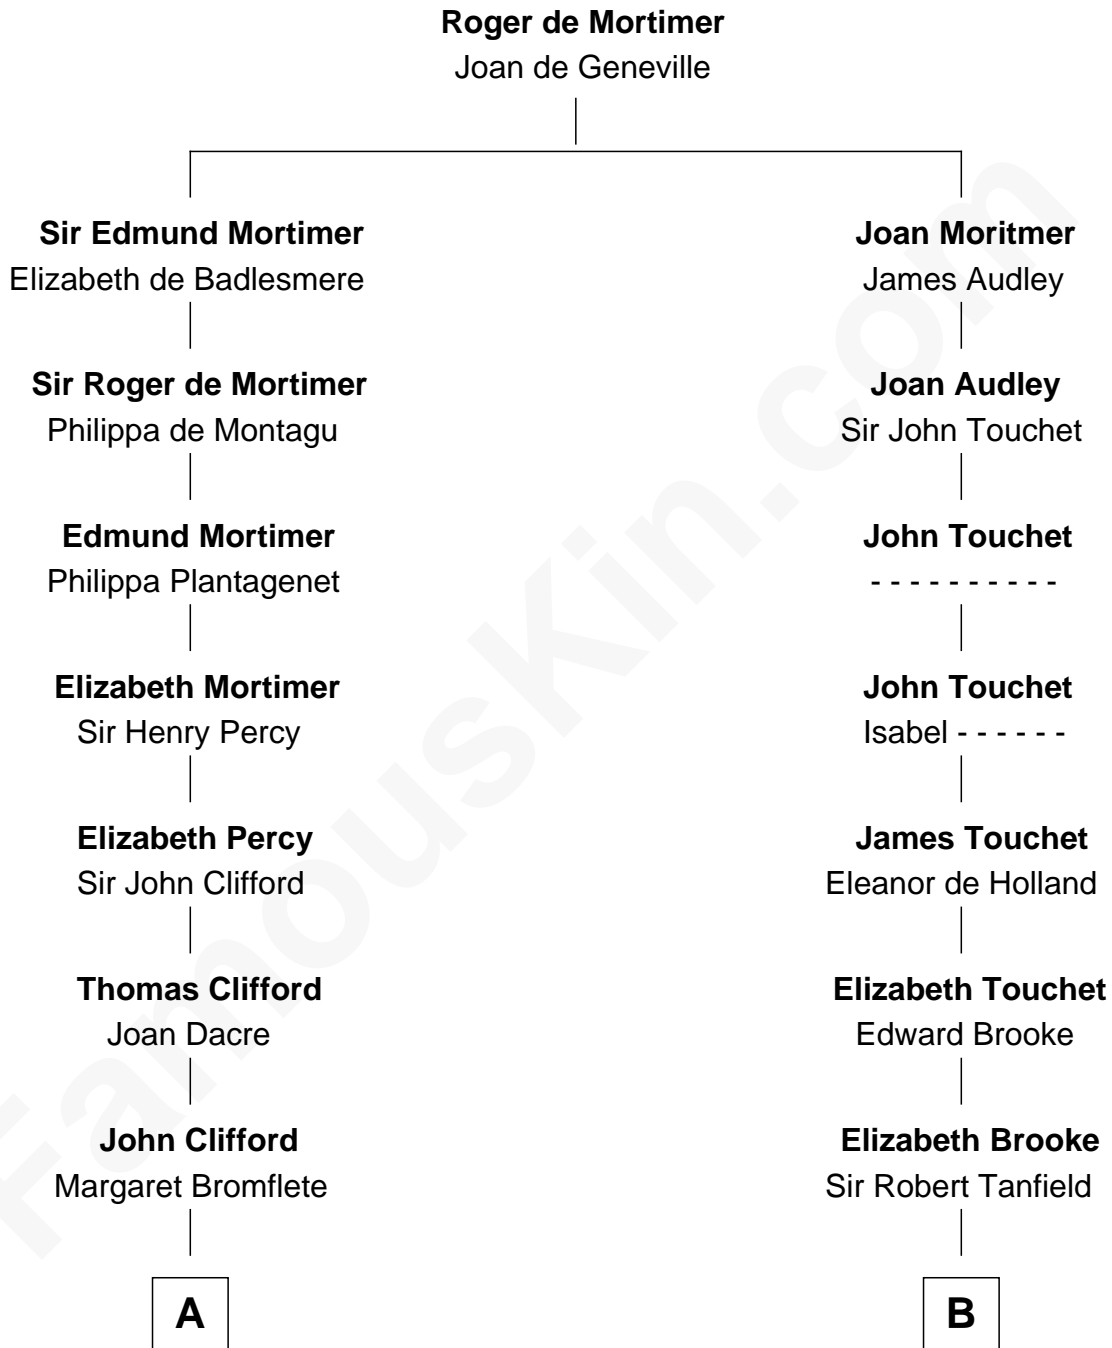

FamousKin.com

Relationship Chart of Fletcher Christian

Leader of the mutiny on the Bounty

17th cousin 1 time removed of

Henry Lee III

9th Governor of Virginia

C

Col. Henry Lee
Lucy Grymes
Henry Lee III
Light-Horse Harry

FamousKin.com