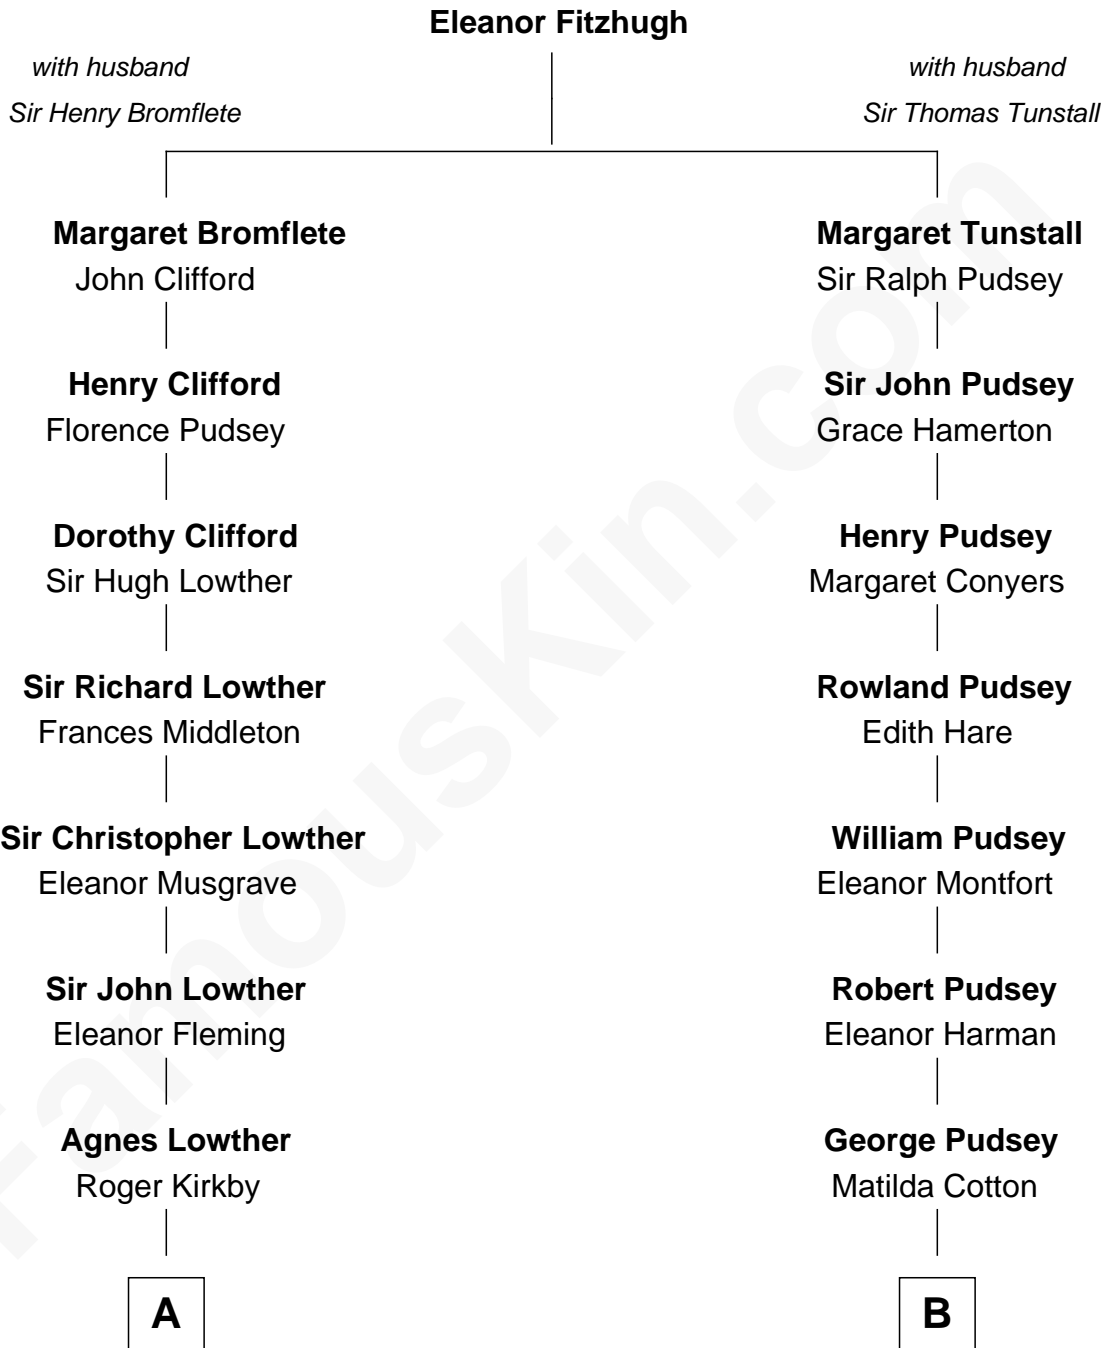

# FamousKin.com

## Relationship Chart of Fletcher Christian

Leader of the mutiny on the Bounty

11th cousin 2 times removed of

**Henry Lee III**

9th Governor of Virginia

**A**

**William Kirkby**  
Joanna Furness

**Eleanor Kirkby**  
Humphrey Senhouse