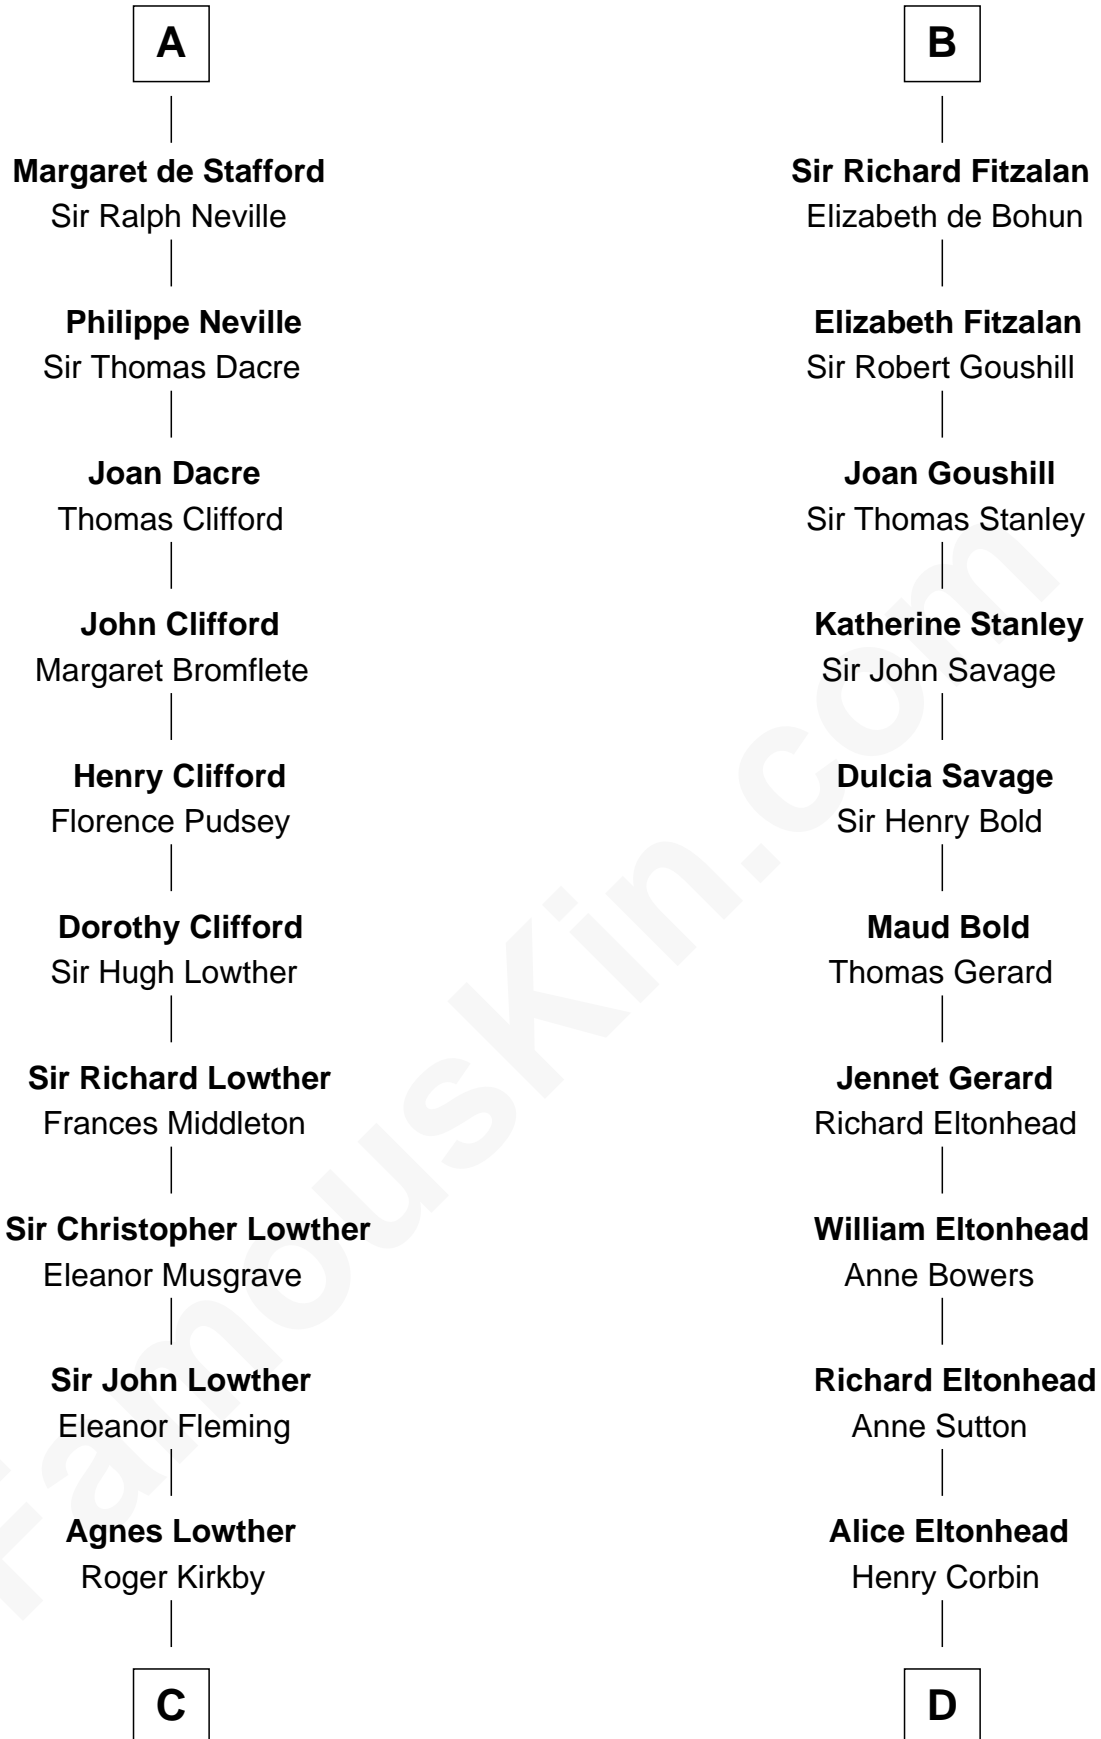

FamousKin.com

Relationship Chart of Fletcher Christian

Leader of the mutiny on the Bounty

20th cousin 1 time removed of

Henry Lee III

9th Governor of Virginia

Geoffrey de Mandeville

Rohese de Vere

C

William Kirkby
Joanna Furness

Eleanor Kirkby
Humphrey Senhouse

Bridget Senhouse
John Christian

Charles Christian
Anne Dixon

Fletcher Christian
Leader of the mutiny on the Bounty

D

Laetitia Corbin
Richard Lee