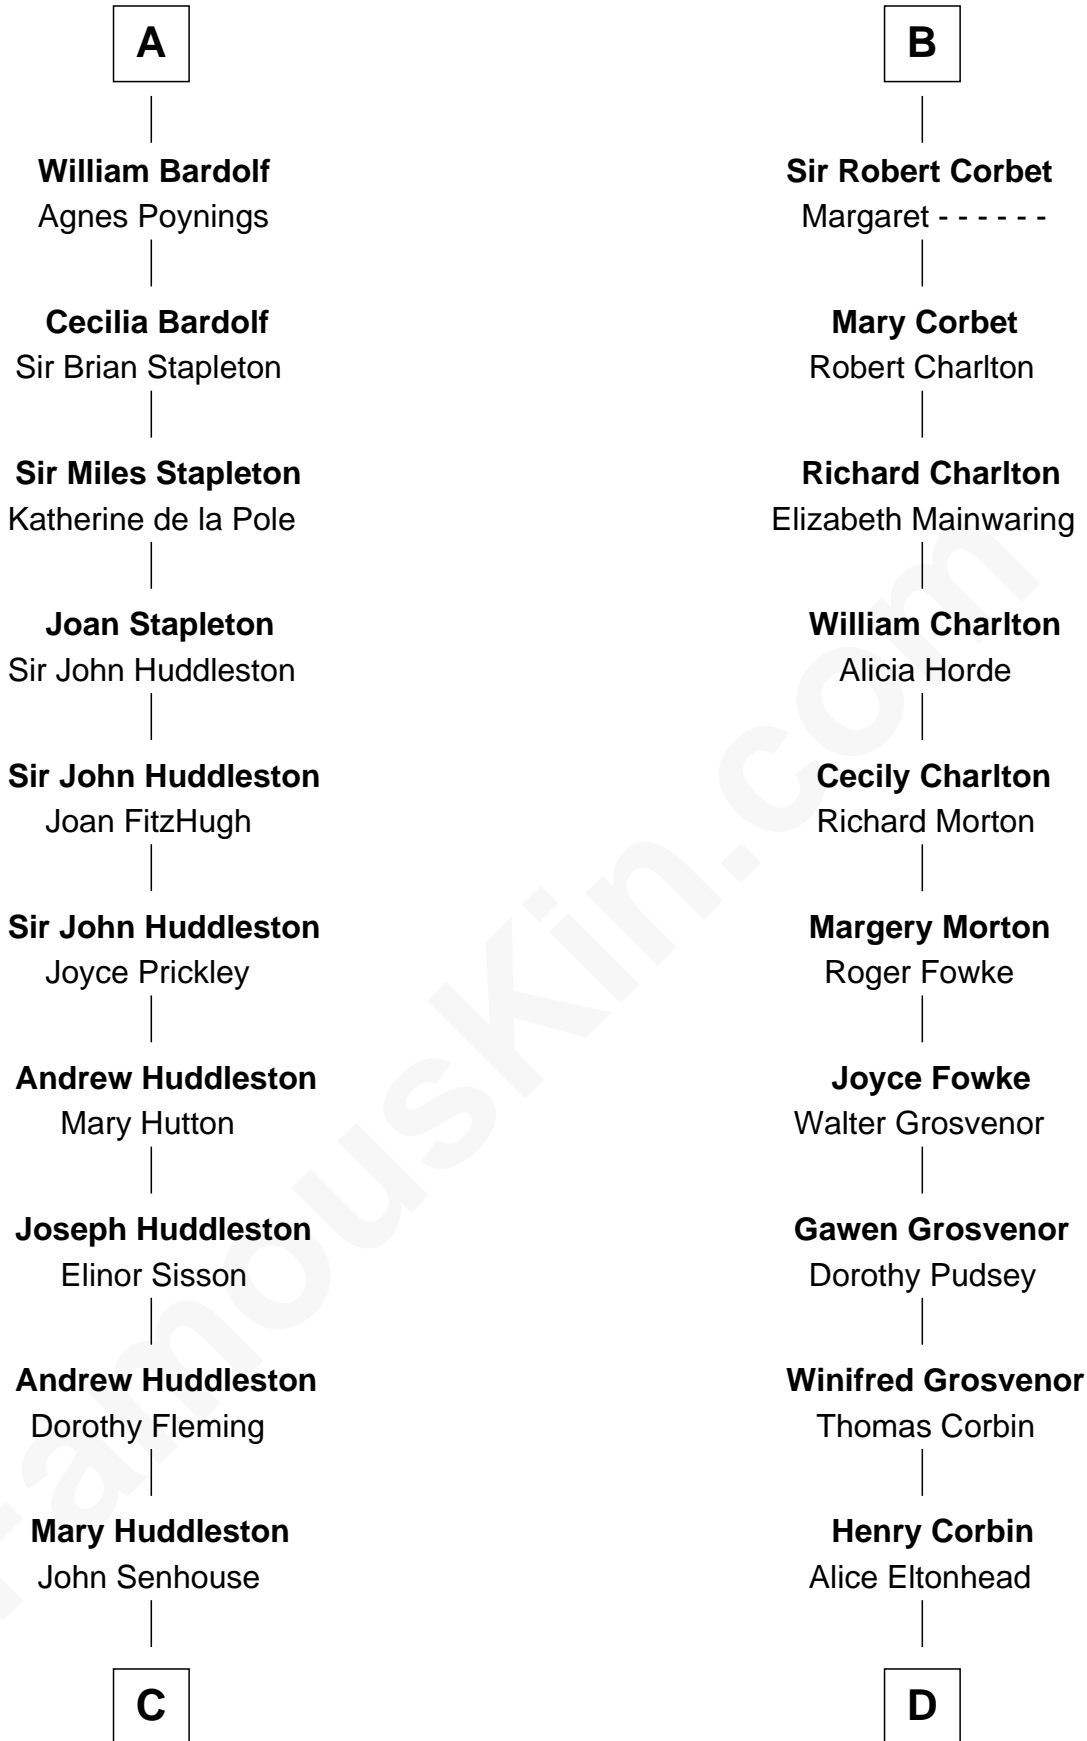

FamousKin.com

Relationship Chart of Fletcher Christian

Leader of the mutiny on the Bounty

20th cousin 1 time removed of

General Robert E. Lee

Confederate Army - U.S. Civil War

C

Humphrey Senhouse

Eleanor Kirkby

Bridget Senhouse

John Christian

Charles Christian

Anne Dixon

Fletcher Christian

Leader of the mutiny on the Bounty

D