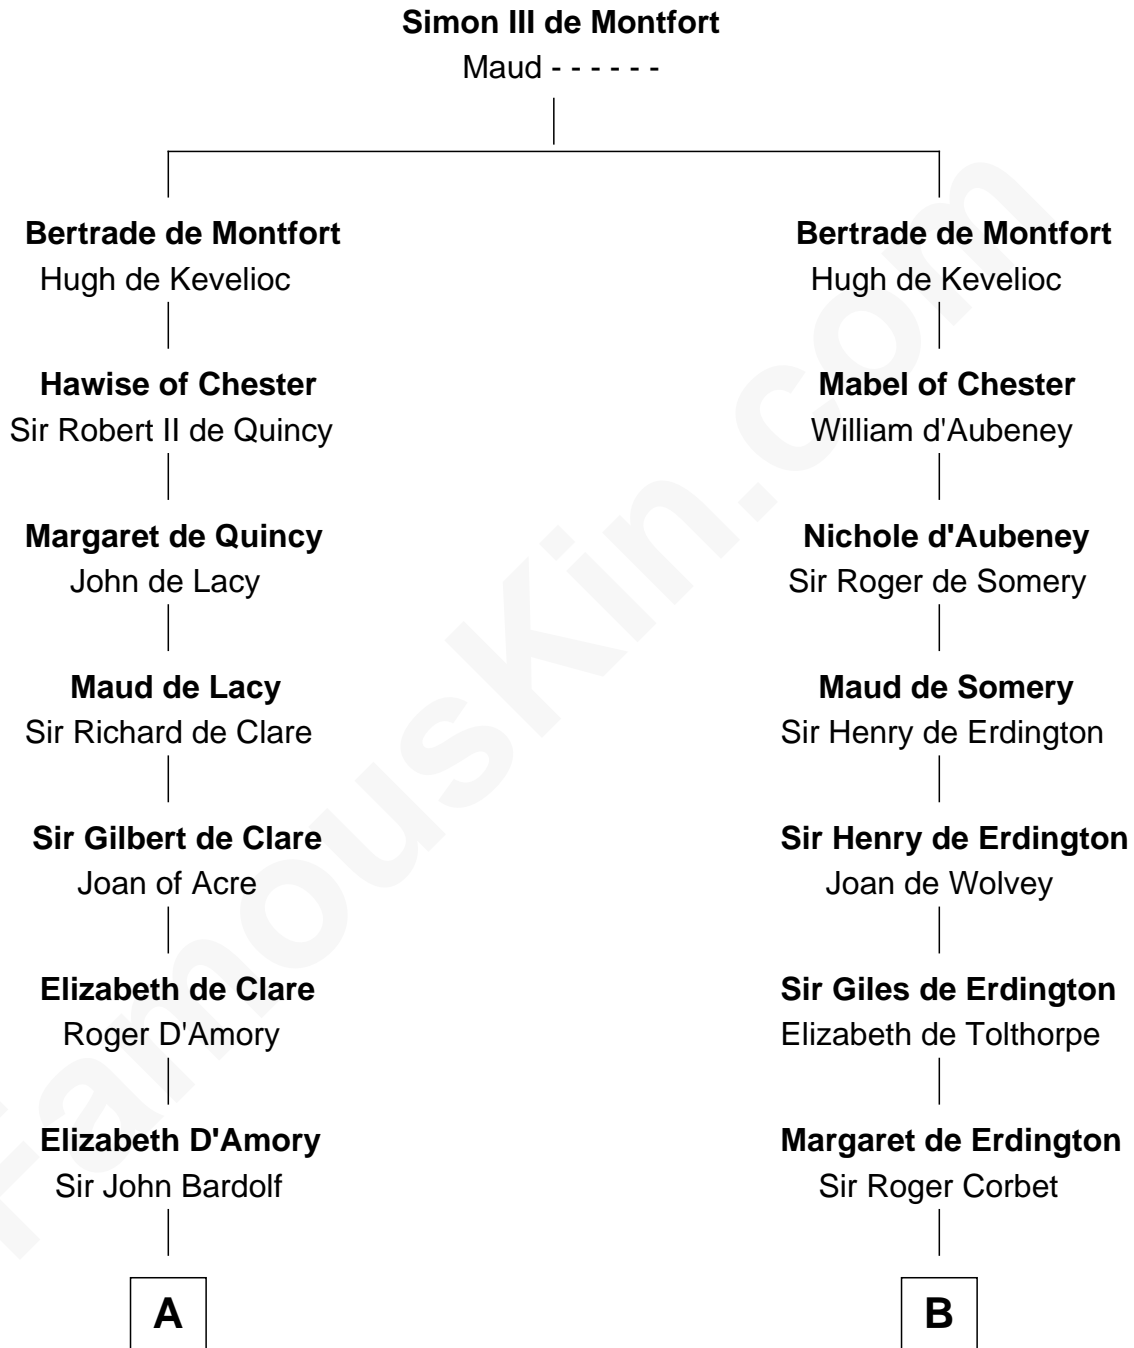

FamousKin.com

Relationship Chart of Fletcher Christian

Leader of the mutiny on the Bounty

20th cousin 1 time removed of

General Robert E. Lee

Confederate Army - U.S. Civil War

C

Humphrey Senhouse

Eleanor Kirkby

Bridget Senhouse

John Christian

Charles Christian

Anne Dixon

Fletcher Christian

Leader of the mutiny on the Bounty

D