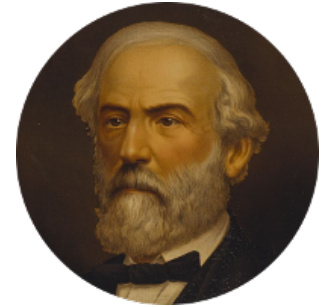

FamousKin.com

Relationship Chart of Fletcher Christian

Leader of the mutiny on the Bounty

20th cousin 1 time removed of

General Robert E. Lee

Confederate Army - U.S. Civil War

C

Humphrey Senhouse

Eleanor Kirkby

Bridget Senhouse

John Christian

Charles Christian

Anne Dixon

Fletcher Christian

Leader of the mutiny on the Bounty

D